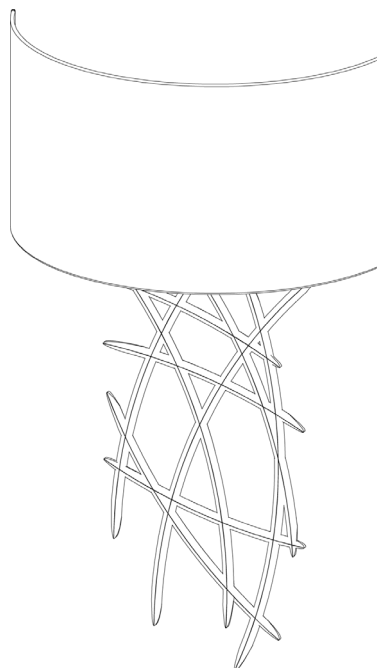

PORTA ROMANA

Flynn Wall Light Small

TWL24S | Gold

Gold shown with 12" Flynn Semi Cylinder in Natural Linen

HEIGHT
575mm | 22 3/4"

CONSTRUCTED FROM
Forged steel with decorative finish

RECOMMENDED SHADE
12" Flynn Semi Cylinder

HEIGHT WITH SHADE
650mm | 25 3/4"

WEIGHT
1 kg | 2.2 lbs

MAX WATTAGE
40W

WIDTH
230mm | 9 1/4"

PROJECTION
152mm | 6"

LAMP
1 x 450lm (5w) LED E14 Candle

WIDTH WITH SHADE
305mm | 12"

VOLTAGE
220-240V

FLEX AND SWITCH
Brass lampholder

FINISHES

- 1 Gold
- 2 Bronze
- 3 Burnished Silver

Flynn Wall Light Small

TWL24S

HEIGHT
575mm | 22 3/4"

HEIGHT WITH SHADE
650mm | 25 3/4"

WIDTH
230mm | 9 1/4"

WIDTH WITH SHADE
305mm | 12"

Drawing show with 16" Tall Semi Cylinder shade

© Porta Romana 2022

Dimensions and weights are provided as a guide. All Porta Romana Products are made by hand and variations can occur in some products. The products you are buying or marketing are exclusive designs belonging to Porta Romana. Please do not submit design sheets featuring our products to other manufacturing companies nor to other parties who might. Any manufacturer found to be reproducing Porta Romana products will be breaching copyright law and will be actively pursued