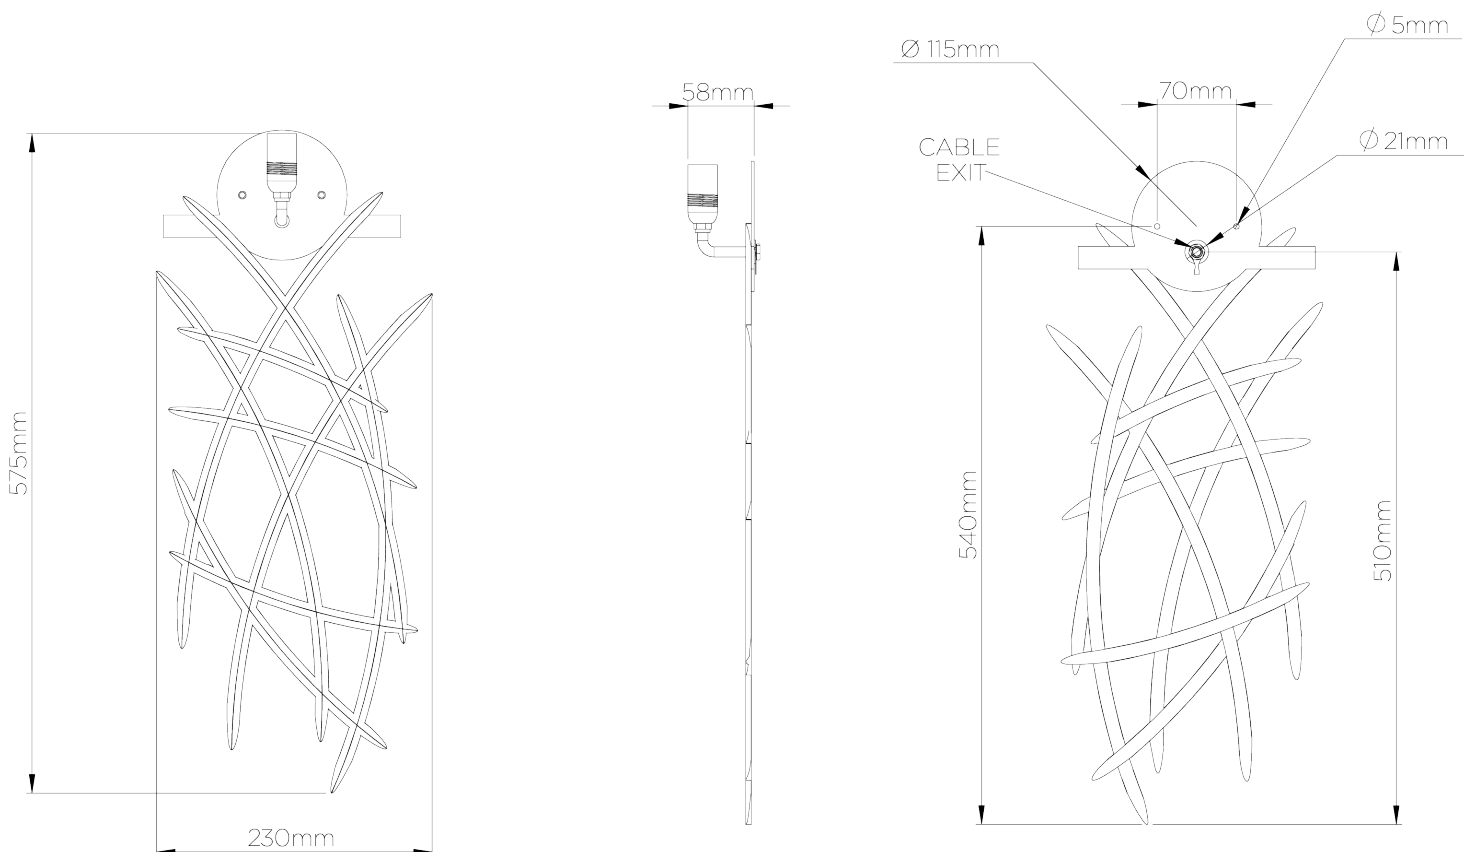

PORTA ROMANA

Flynn Wall Light Small

TWL24S | Gold

Gold shown with 12" Flynn Semi Cylinder in Natural Linen

HEIGHT
575mm | 22 3/4"

CONSTRUCTED FROM
Forged steel with decorative finish

RECOMMENDED SHADE
12" Flynn Semi Cylinder

HEIGHT WITH SHADE
650mm | 25 3/4"

WEIGHT
1 kg | 2.2 lbs

MAX WATTAGE
40W

WIDTH
230mm | 9 1/4"

PROJECTION
152mm | 6"

LAMP
1 x 450lm (5w) LED E14 Candle

WIDTH WITH SHADE
305mm | 12"

VOLTAGE
220-240V

FLEX AND SWITCH
Brass lampholder

FINISHES

- 1 Gold
- 2 Bronze
- 3 Burnished Silver

Flynn Wall Light Small

TWL24S

HEIGHT
575mm | 22 3/4"

HEIGHT WITH SHADE
650mm | 25 3/4"

WIDTH
230mm | 9 1/4"

WIDTH WITH SHADE
305mm | 12"

Drawing show with 16" Tall Semi Cylinder shade

© Porta Romana 2022

Dimensions and weights are provided as a guide. All Porta Romana Products are made by hand and variations can occur in some products. The products you are buying or marketing are exclusive designs belonging to Porta Romana. Please do not submit design sheets featuring our products to other manufacturing companies nor to other parties who might. Any manufacturer found to be reproducing Porta Romana products will be breaching copyright law and will be actively pursued