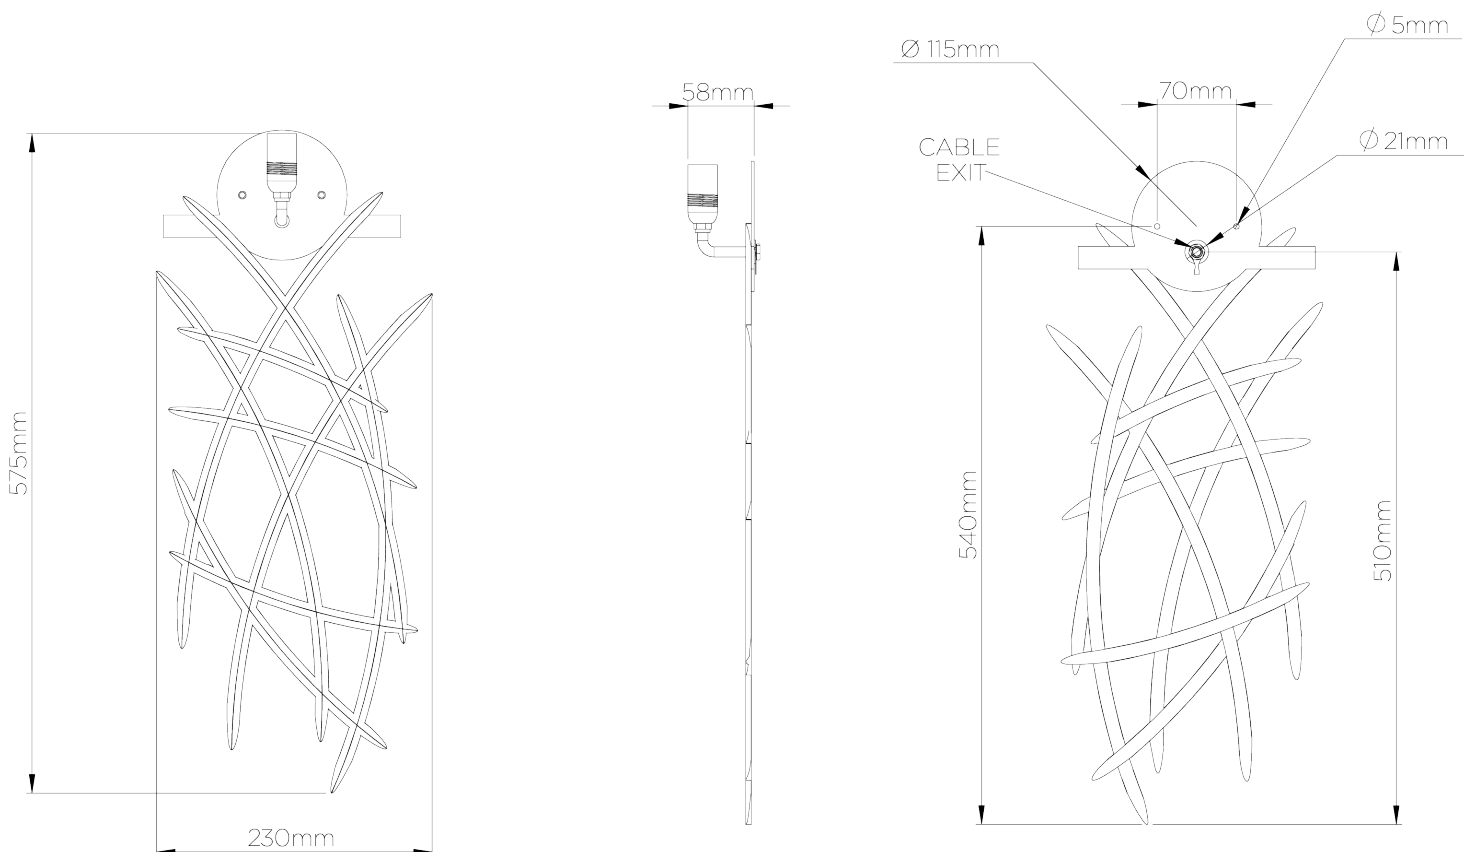

PORTA ROMANA

Flynn Wall Light Small

TWL24S | Burnished Silver

Burnished Silver shown with 12" Flynn Semi Cylinder in Natural Linen

HEIGHT
575mm | 22 3/4"

CONSTRUCTED FROM
Forged steel with decorative finish

RECOMMENDED SHADE
12" Flynn Semi Cylinder

HEIGHT WITH SHADE
650mm | 25 3/4"

WEIGHT
1 kg | 2.2 lbs

MAX WATTAGE
40W

WIDTH
230mm | 9 1/4"

PROJECTION
152mm | 6"

LAMP
1 x 450lm (5w) LED E14 Candle

WIDTH WITH SHADE
305mm | 12"

VOLTAGE
220-240V

FLEX AND SWITCH
Brass lampholder

FINISHES

- 1 Gold
- 2 Bronzed
- 3 Burnished Silver

Flynn Wall Light Small

TWL24S

HEIGHT
575mm | 22 3/4"

HEIGHT WITH SHADE
650mm | 25 3/4"

WIDTH
230mm | 9 1/4"

WIDTH WITH SHADE
305mm | 12"

Drawing shown with 16" Tall Semi Cylinder shade

© Porta Romana 2022

Dimensions and weights are provided as a guide. All Porta Romana Products are made by hand and variations can occur in some products. The products you are buying or marketing are exclusive designs belonging to Porta Romana. Please do not submit design sheets featuring our products to other manufacturing companies nor to other parties who might. Any manufacturer found to be reproducing Porta Romana products will be breaching copyright law and will be actively pursued