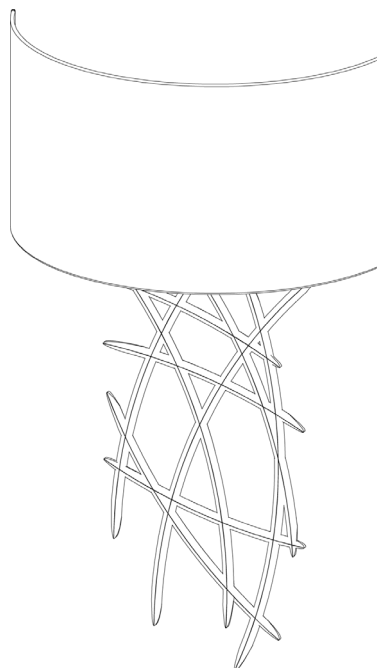

PORTA ROMANA

Flynn Wall Light Small

TWL24S | Burnished Silver

Burnished Silver shown with 12" Flynn Semi Cylinder in Natural Linen

HEIGHT
575mm | 22 3/4"

CONSTRUCTED FROM
Forged steel with decorative finish

RECOMMENDED SHADE
12" Flynn Semi Cylinder

HEIGHT WITH SHADE
650mm | 25 3/4"

WEIGHT
1 kg | 2.2 lbs

MAX WATTAGE
40W

WIDTH
230mm | 9 1/4"

PROJECTION
152mm | 6"

LAMP
1 x 450lm (5w) LED E14 Candle

WIDTH WITH SHADE
305mm | 12"

VOLTAGE
220-240V

FLEX AND SWITCH
Brass lampholder

FINISHES

- 1 Gold
- 2 Bronzed
- 3 Burnished Silver

Flynn Wall Light Small

TWL24S

HEIGHT
575mm | 22 3/4"

HEIGHT WITH SHADE
650mm | 25 3/4"

WIDTH
230mm | 9 1/4"

WIDTH WITH SHADE
305mm | 12"

Drawing shown with 16" Tall Semi Cylinder shade

© Porta Romana 2022

Dimensions and weights are provided as a guide. All Porta Romana Products are made by hand and variations can occur in some products. The products you are buying or marketing are exclusive designs belonging to Porta Romana. Please do not submit design sheets featuring our products to other manufacturing companies nor to other parties who might. Any manufacturer found to be reproducing Porta Romana products will be breaching copyright law and will be actively pursued