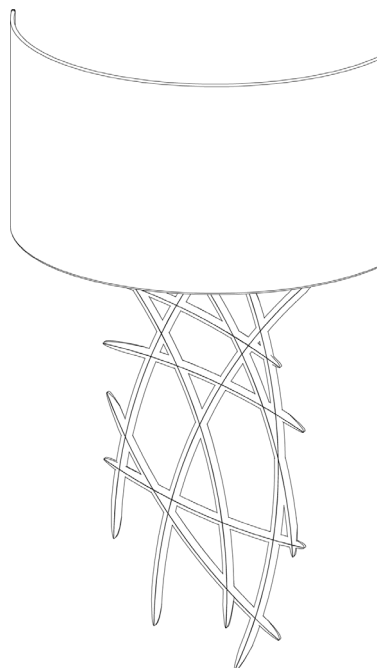

## Flynn Wall Light Small

TWL24S | Bronzed

Bronzed shown with 12" Flynn Semi Cylinder in Natural Linen

HEIGHT  
575mm | 22 3/4"

CONSTRUCTED FROM  
Forged steel with decorative finish

RECOMMENDED SHADE  
12" Flynn Semi Cylinder

HEIGHT WITH SHADE  
650mm | 25 3/4"

WEIGHT  
1 kg | 2.2 lbs

MAX WATTAGE  
40W

WIDTH  
230mm | 9 1/4"

PROJECTION  
152mm | 6"

LAMP  
1 x 450lm (5w) LED E14 Candle

WIDTH WITH SHADE  
305mm | 12"

VOLTAGE  
220-240V

# Flynn Wall Light Small

TWL24S

HEIGHT  
575mm | 22 3/4"

HEIGHT WITH SHADE  
650mm | 25 3/4"

WIDTH  
230mm | 9 1/4"

WIDTH WITH SHADE  
305mm | 12"

Drawing show with 16" Tall Semi Cylinder shade

© Porta Romana 2022