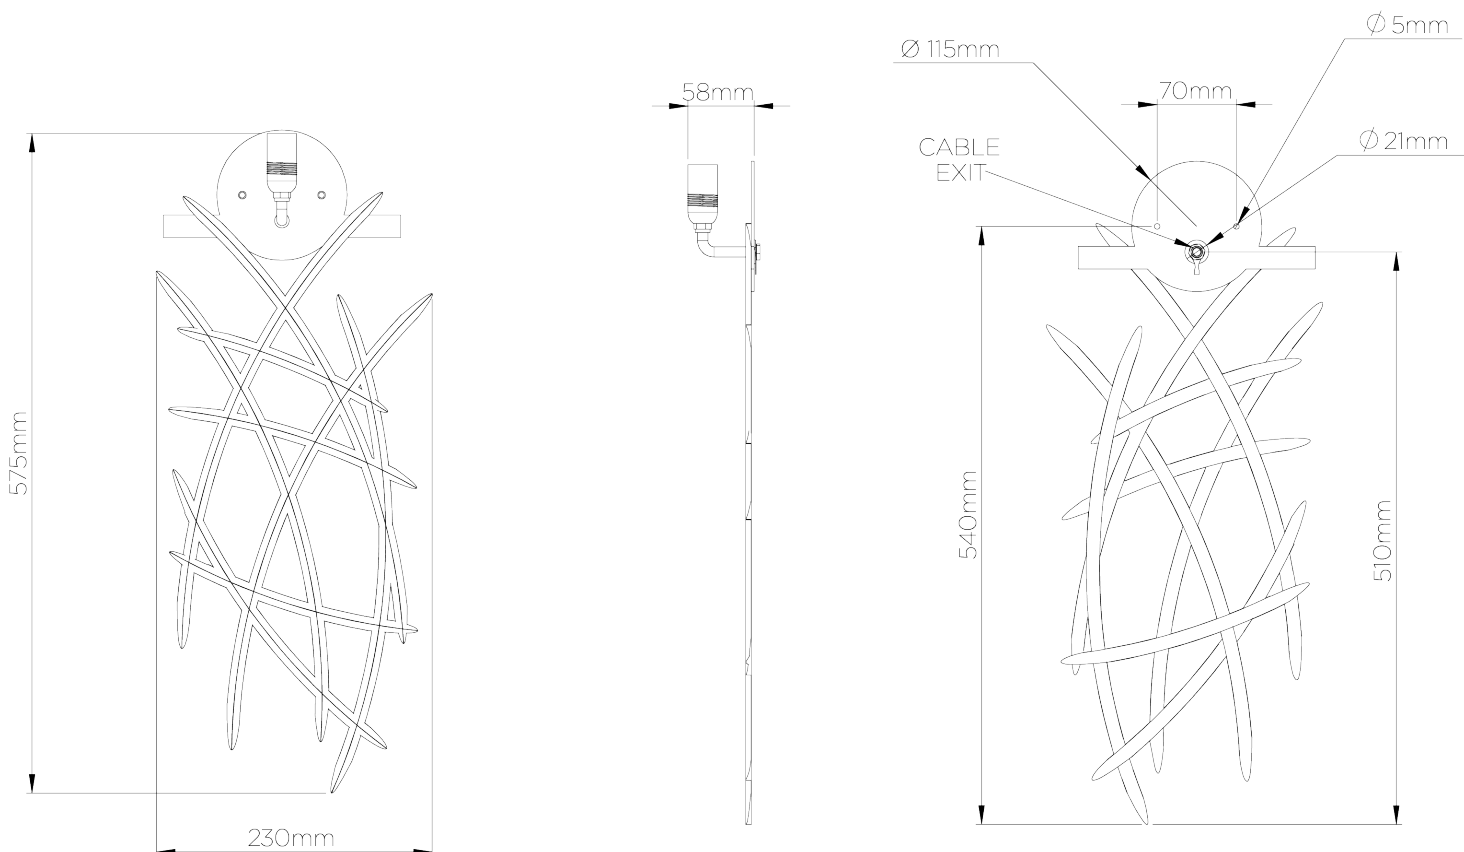

## Flynn Wall Light Small

TWL24S | Bronzed

Bronzed shown with 12" Flynn Semi Cylinder in Natural Linen

HEIGHT  
575mm | 22 3/4"

CONSTRUCTED FROM  
Forged steel with decorative finish

RECOMMENDED SHADE  
12" Flynn Semi Cylinder

HEIGHT WITH SHADE  
650mm | 25 3/4"

WEIGHT  
1 kg | 2.2 lbs

MAX WATTAGE  
40W

WIDTH  
230mm | 9 1/4"

PROJECTION  
152mm | 6"

LAMP  
1 x 450lm (5w) LED E14 Candle

WIDTH WITH SHADE  
305mm | 12"

VOLTAGE  
220-240V

# Flynn Wall Light Small

TWL24S

HEIGHT  
575mm | 22 3/4"

HEIGHT WITH SHADE  
650mm | 25 3/4"

WIDTH  
230mm | 9 1/4"

WIDTH WITH SHADE  
305mm | 12"

Drawing show with 16" Tall Semi Cylinder shade

© Porta Romana 2022