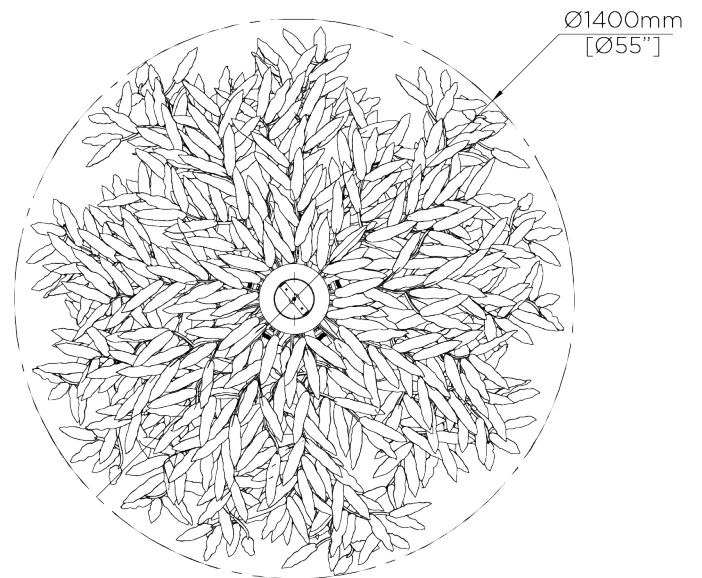

PORTA ROMANA

Florence Chandelier

MCL73 | Fired Steel

Fired Steel

WIDTH
1400mm | 55"

CONSTRUCTED FROM
Forged Steel

LAMP
5 x Torpedo Type B10 Candelabra
Base

MINIMUM DROP
900mm | 35 1/2"

WEIGHT
38.5 kg | 85 lbs

VOLTAGE
120V

MAXIMUM DROP
1860mm | 73 1/4"

DROPS AVAILABLE
1860mm / Custom

FINISHES
1 Fired Steel

Florence Chandelier

MCL73

WIDTH
1400mm | 55"

MINIMUM DROP
900mm | 35 1/2"

MAXIMUM DROP
1860mm | 73 1/4"

DROPS AVAILABLE
1860mm / Custom

CEILING MOUNT BRACKET

CEILING ROSE DETAIL

© Porta Romana 2022

Dimensions and weights are provided as a guide. All Porta Romana Products are made by hand and variations can occur in some products. The products you are buying or marketing are exclusive designs belonging to Porta Romana. Please do not submit design sheets featuring our products to other manufacturing companies nor to other parties who might. Any manufacturer found to be reproducing Porta Romana products will be breaching copyright law and will be actively pursued