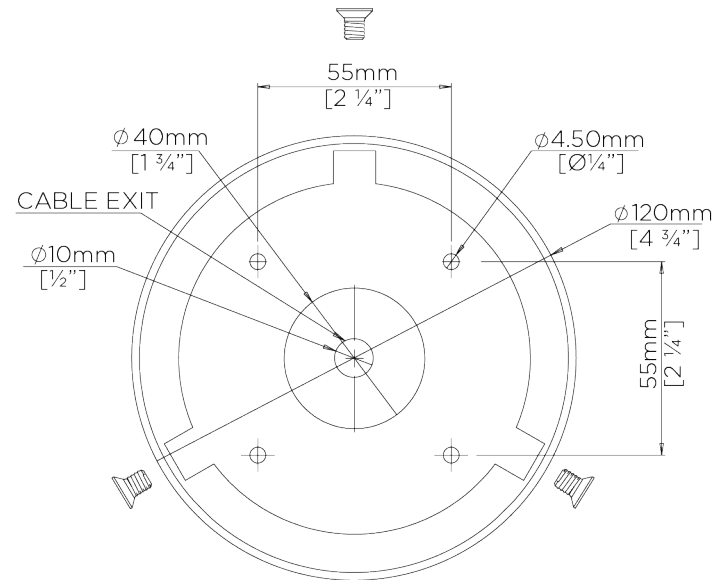

PORTA ROMANA

Florence Chandelier

MCL73 | Fired Steel

Fired Steel

WIDTH
1400mm | 55"

CONSTRUCTED FROM
Forged Steel

LAMP
5 x Torpedo Type B10 Candelabra
Base

MINIMUM DROP
900mm | 35 1/2"

WEIGHT
38.5 kg | 85 lbs

VOLTAGE
120V

MAXIMUM DROP
1860mm | 73 1/4"

DROPS AVAILABLE
1860mm / Custom

FINISHES
1 Fired Steel

Florence Chandelier

MCL73

WIDTH
1400mm | 55"

MINIMUM DROP
900mm | 35 1/2"

MAXIMUM DROP
1860mm | 73 1/4"

DROPS AVAILABLE
1860mm / Custom

CEILING MOUNT BRACKET

CEILING ROSE DETAIL

© Porta Romana 2022

Dimensions and weights are provided as a guide. All Porta Romana Products are made by hand and variations can occur in some products. The products you are buying or marketing are exclusive designs belonging to Porta Romana. Please do not submit design sheets featuring our products to other manufacturing companies nor to other parties who might. Any manufacturer found to be reproducing Porta Romana products will be breaching copyright law and will be actively pursued