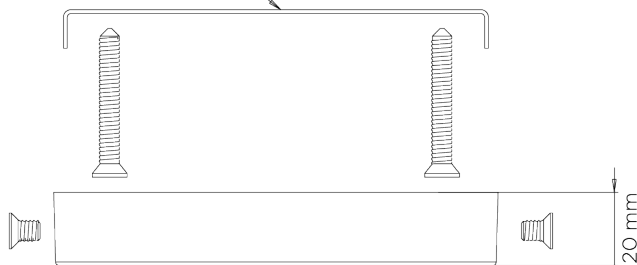

PORTA ROMANA

Florence Chandelier

MCL73 | Fired Steel

Fired Steel

WIDTH
1400mm | 55"

CONSTRUCTED FROM
Forged Steel

LAMP
5 x Torpedo Type B10 Candelabra
Base

MINIMUM DROP
900mm | 35 1/2"

WEIGHT
38.5 kg | 85 lbs

VOLTAGE
120V

MAXIMUM DROP
1860mm | 73 1/4"

DROPS AVAILABLE
1860mm / Custom

FINISHES
1 Fired Steel

Florence Chandelier

MCL73

WIDTH
1400mm | 55"

MINIMUM DROP
900mm | 35 1/2"

MAXIMUM DROP
1860mm | 73 1/4"

DROPS AVAILABLE
1860mm / Custom

CEILING MOUNT BRACKET

CEILING ROSE DETAIL

© Porta Romana 2022

Dimensions and weights are provided as a guide. All Porta Romana Products are made by hand and variations can occur in some products. The products you are buying or marketing are exclusive designs belonging to Porta Romana. Please do not submit design sheets featuring our products to other manufacturing companies nor to other parties who might. Any manufacturer found to be reproducing Porta Romana products will be breaching copyright law and will be actively pursued