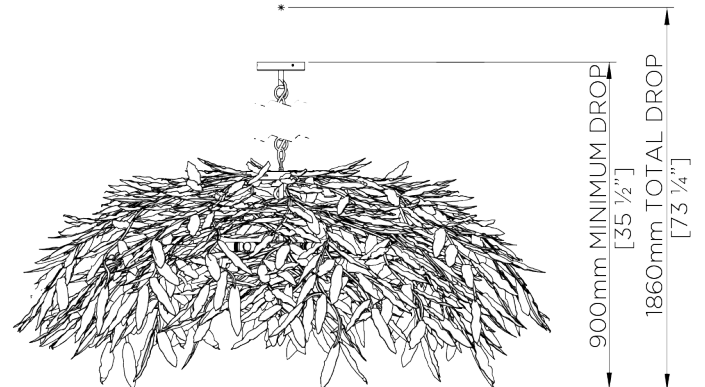

WEIGHT
38.5 kg | 85 lbs

VOLTAGE
120V

MAXIMUM DROP
1860mm | 73 1/4"

DROPS AVAILABLE
1860mm / Custom

FINISHES
1 Fired Steel

Florence Chandelier

MCL73

WIDTH
1400mm | 55"

MINIMUM DROP
900mm | 35 1/2"

MAXIMUM DROP
1860mm | 73 1/4"

DROPS AVAILABLE
1860mm / Custom

CEILING MOUNT BRACKET

CEILING ROSE DETAIL

© Porta Romana 2022

Dimensions and weights are provided as a guide. All Porta Romana Products are made by hand and variations can occur in some products. The products you are buying or marketing are exclusive designs belonging to Porta Romana. Please do not submit design sheets featuring our products to other manufacturing companies nor to other parties who might. Any manufacturer found to be reproducing Porta Romana products will be breaching copyright law and will be actively pursued