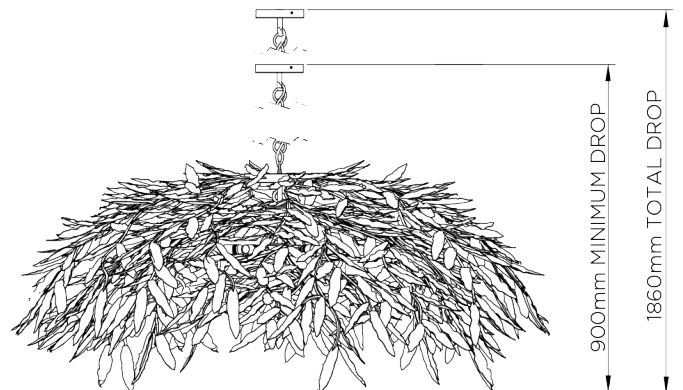

WEIGHT
38.5 kg | 85 lbs

VOLTAGE
220-240V

MAXIMUM DROP
1860mm | 73 1/4"

FLEX AND SWITCH
Nickel lampholder

DROPS AVAILABLE
1860mm / Custom

FINISHES
1 Fired Steel

Florence Chandelier

MCL73

WIDTH
1400mm | 55"

MINIMUM DROP
900mm | 35 1/2"

MAXIMUM DROP
1860mm | 73 1/4"

DROPS AVAILABLE
1860mm / Custom

CEILING MOUNT BRACKET

CEILING ROSE DETAIL

© Porta Romana 2022

Dimensions and weights are provided as a guide. All Porta Romana Products are made by hand and variations can occur in some products. The products you are buying or marketing are exclusive designs belonging to Porta Romana. Please do not submit design sheets featuring our products to other manufacturing companies nor to other parties who might. Any manufacturer found to be reproducing Porta Romana products will be breaching copyright law and will be actively pursued