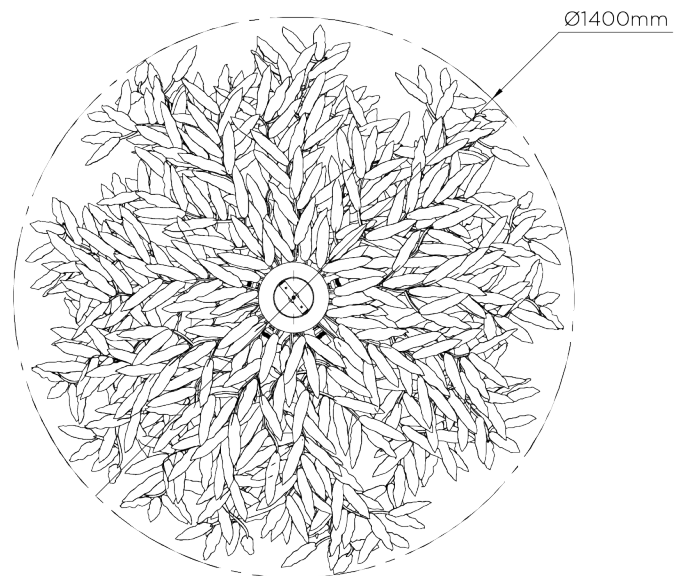

PORTA ROMANA

Florence Chandelier

MCL73 | Fired Steel

Shown in Fired Steel

WIDTH
1400mm | 55"

CONSTRUCTED FROM
Forged Steel

LAMP
5 x 450lm (5w) LED E14 Candle

MINIMUM DROP
900mm | 35 1/2"

WEIGHT
38.5 kg | 85 lbs

VOLTAGE
220-240V

MAXIMUM DROP
1860mm | 73 1/4"

FLEX AND SWITCH
Nickel lampholder

DROPS AVAILABLE
1860mm / Custom

FINISHES
1 Fired Steel

Florence Chandelier

MCL73

WIDTH
1400mm | 55"

MINIMUM DROP
900mm | 35 1/2"

MAXIMUM DROP
1860mm | 73 1/4"

DROPS AVAILABLE
1860mm / Custom

CEILING MOUNT BRACKET

CEILING ROSE DETAIL

© Porta Romana 2022

Dimensions and weights are provided as a guide. All Porta Romana Products are made by hand and variations can occur in some products. The products you are buying or marketing are exclusive designs belonging to Porta Romana. Please do not submit design sheets featuring our products to other manufacturing companies nor to other parties who might. Any manufacturer found to be reproducing Porta Romana products will be breaching copyright law and will be actively pursued