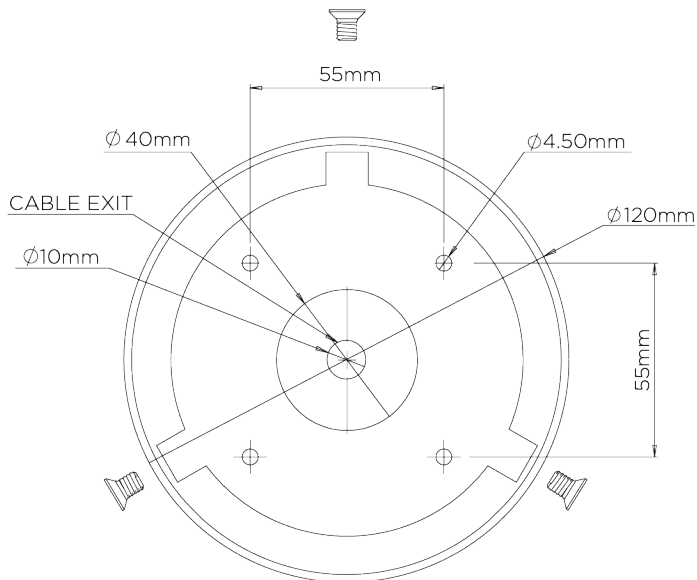

PORTA ROMANA

Florence Chandelier

MCL73 | Fired Steel

Shown in Fired Steel

WIDTH
1400mm | 55"

CONSTRUCTED FROM
Forged Steel

LAMP
5 x 450lm (5w) LED E14 Candle

MINIMUM DROP
900mm | 35 1/2"

WEIGHT
38.5 kg | 85 lbs

VOLTAGE
220-240V

MAXIMUM DROP
1860mm | 73 1/4"

FLEX AND SWITCH
Nickel lampholder

DROPS AVAILABLE
1860mm / Custom

FINISHES
1 Fired Steel

Florence Chandelier

MCL73

WIDTH
1400mm | 55"

MINIMUM DROP
900mm | 35 1/2"

MAXIMUM DROP
1860mm | 73 1/4"

DROPS AVAILABLE
1860mm / Custom

CEILING MOUNT BRACKET

CEILING ROSE DETAIL

© Porta Romana 2022

Dimensions and weights are provided as a guide. All Porta Romana Products are made by hand and variations can occur in some products. The products you are buying or marketing are exclusive designs belonging to Porta Romana. Please do not submit design sheets featuring our products to other manufacturing companies nor to other parties who might. Any manufacturer found to be reproducing Porta Romana products will be breaching copyright law and will be actively pursued