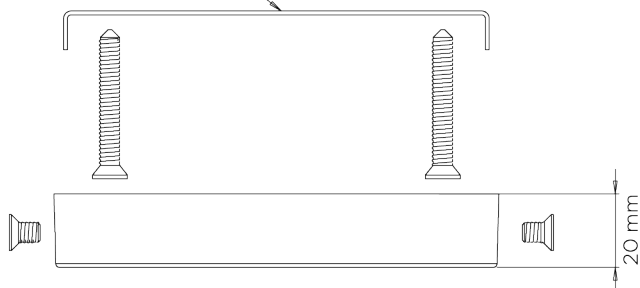

PORTA ROMANA

Florence Chandelier

MCL73 | Fired Steel

Shown in Fired Steel

WIDTH
1400mm | 55"

CONSTRUCTED FROM
Forged Steel

LAMP
5 x 450lm (5w) LED E14 Candle

MINIMUM DROP
900mm | 35 1/2"

WEIGHT
38.5 kg | 85 lbs

VOLTAGE
220-240V

MAXIMUM DROP
1860mm | 73 1/4"

FLEX AND SWITCH
Nickel lampholder

DROPS AVAILABLE
1860mm / Custom

FINISHES
1 Fired Steel

Florence Chandelier

MCL73

WIDTH
1400mm | 55"

MINIMUM DROP
900mm | 35 1/2"

MAXIMUM DROP
1860mm | 73 1/4"

DROPS AVAILABLE
1860mm / Custom

CEILING MOUNT BRACKET

CEILING ROSE DETAIL

© Porta Romana 2022

Dimensions and weights are provided as a guide. All Porta Romana Products are made by hand and variations can occur in some products. The products you are buying or marketing are exclusive designs belonging to Porta Romana. Please do not submit design sheets featuring our products to other manufacturing companies nor to other parties who might. Any manufacturer found to be reproducing Porta Romana products will be breaching copyright law and will be actively pursued