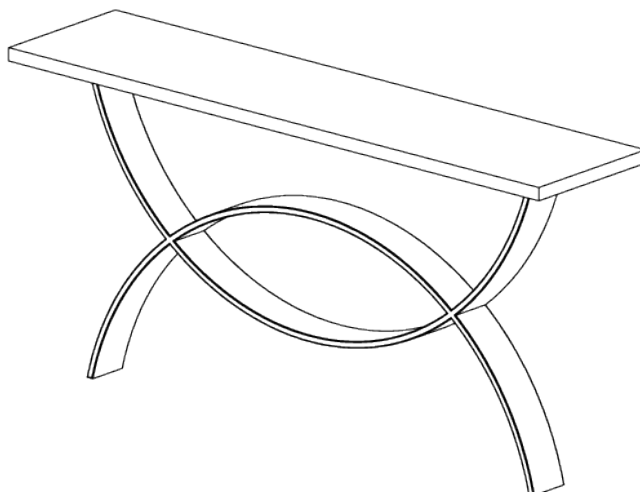

PORTA ROMANA

Fishtail Console Table Small

CCT10S | Pale Gold

Pale Gold shown with Faux Limestone Top

HEIGHT
740mm | 29 1/4"

WIDTH
1500mm | 59 1/4"

DEPTH
350mm | 14"

CONSTRUCTED FROM
Forged steel with decorative finish
and lacquered wood top

PRODUCT DESIGNER NOTE
This product requires a wall fixing

WEIGHT
54 kg | 118.8 lbs

FINISHES
1 Pale Gold
2 Fishtail Silver

Fishtail Console Table Small

CCT10S

HEIGHT
740mm | 29 1/4"

WIDTH
1500mm | 59 1/4"

DEPTH
350mm | 14"