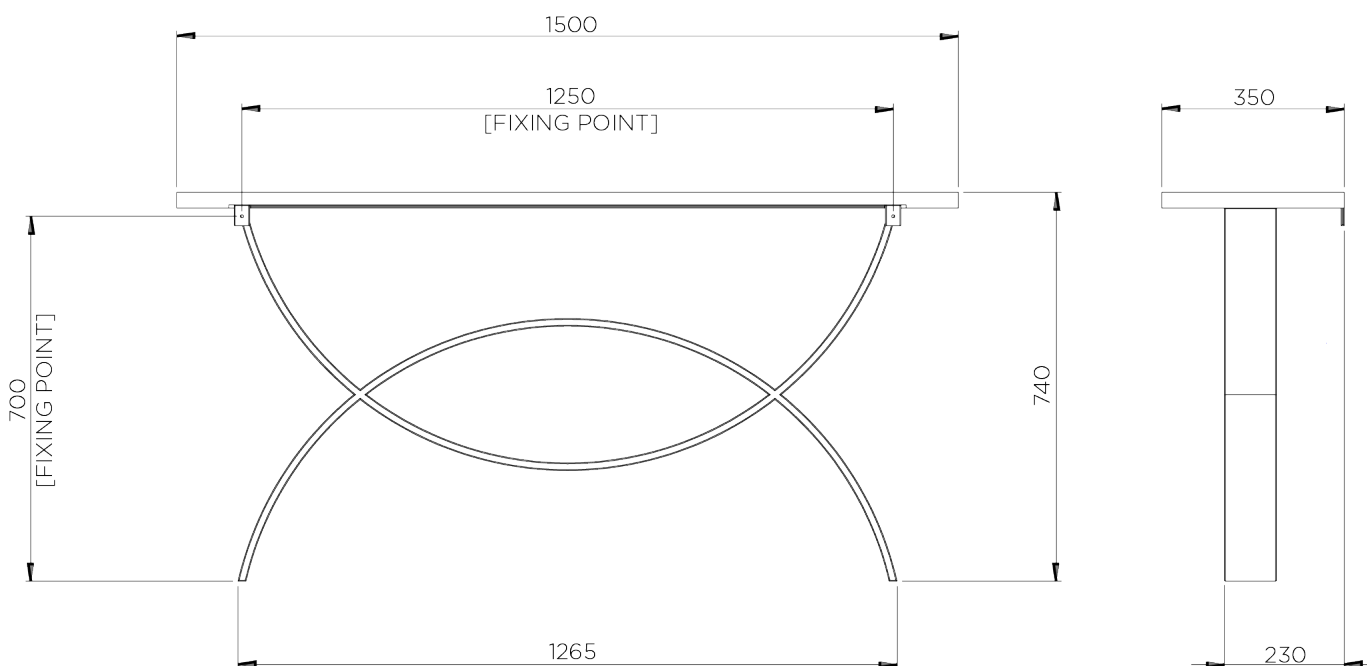

PORTA ROMANA

Fishtail Console Table Small

CCT10S | Pale Gold

Pale Gold shown with Faux Limestone Top

HEIGHT
740mm | 29 1/4"

WIDTH
1500mm | 59 1/4"

DEPTH
350mm | 14"

CONSTRUCTED FROM
Forged steel with decorative finish
and lacquered wood top

PRODUCT DESIGNER NOTE
This product requires a wall fixing

WEIGHT
54 kg | 118.8 lbs

FINISHES
1 Pale Gold
2 Fishtail Silver

Fishtail Console Table Small

CCT10S

HEIGHT
740mm | 29 1/4"

WIDTH
1500mm | 59 1/4"

DEPTH
350mm | 14"