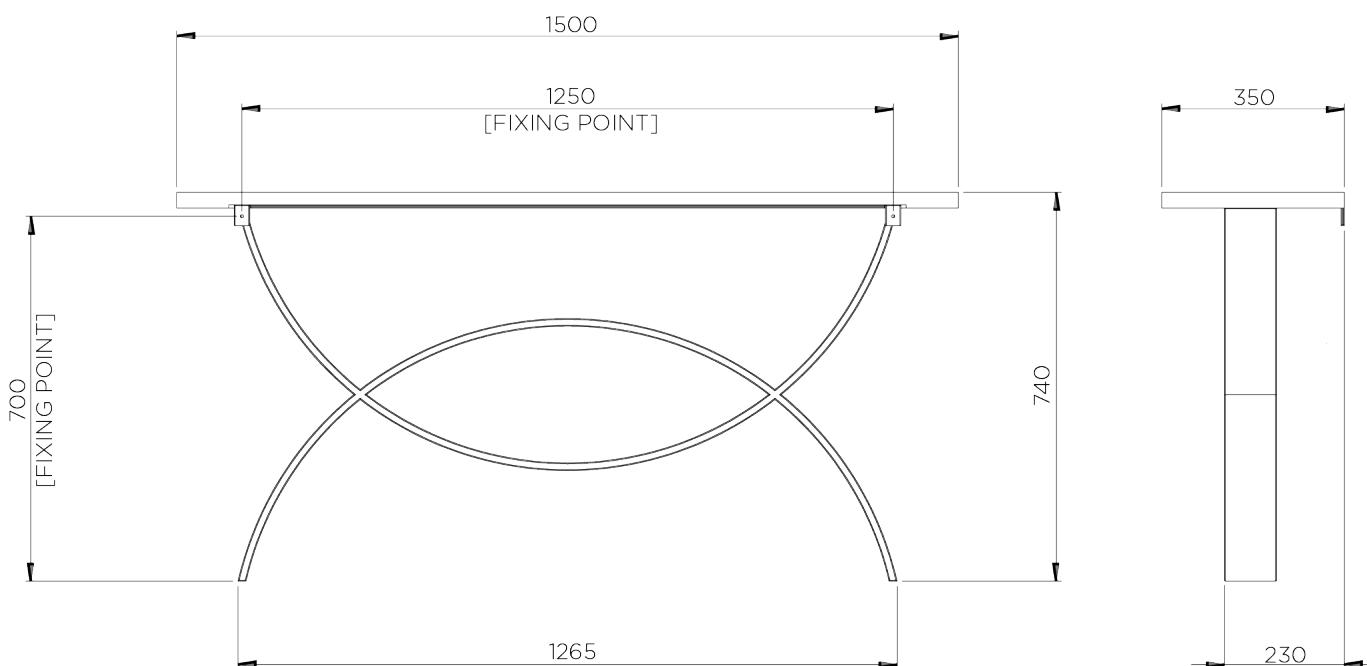

PORTA ROMANA

Fishtail Console Table Small

CCT10S | Fishtail Silver

Fishtail Silver with Faux Limestone Top

HEIGHT
740mm | 29 1/4"

WIDTH
1500mm | 59 1/4"

DEPTH
350mm | 14"

CONSTRUCTED FROM
Forged steel with decorative finish
and lacquered wood top

PRODUCT DESIGN NOTE
This product requires a wall fixing

WEIGHT
54 kg | 118.8 lbs

FINISHES
1 Pale Gold
2 Fishtail Silver

Fishtail Console Table Small

CCT10S

HEIGHT
740mm | 29 1/4"

WIDTH
1500mm | 59 1/4"

DEPTH
350mm | 14"