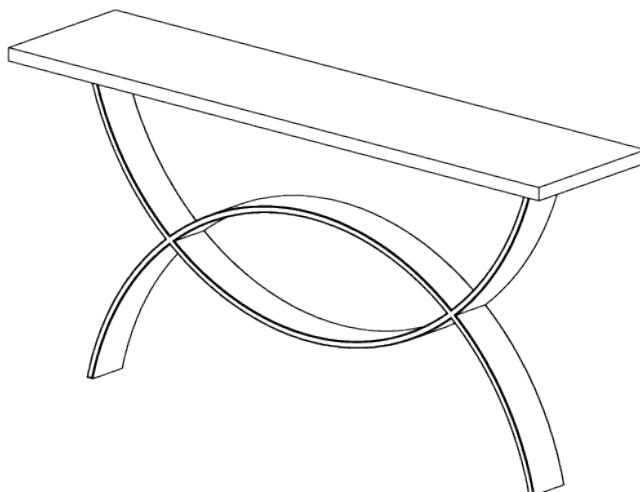

PORTA ROMANA

Fishtail Console Table Small

CCT10S | Fishtail Silver

Fishtail Silver with Faux Limestone Top

HEIGHT
740mm | 29 1/4"

WIDTH
1500mm | 59 1/4"

DEPTH
350mm | 14"

CONSTRUCTED FROM
Forged steel with decorative finish
and lacquered wood top

PRODUCT DESIGN NOTE
This product requires a wall fixing

WEIGHT
54 kg | 118.8 lbs

FINISHES
1 Pale Gold
2 Fishtail Silver

Fishtail Console Table Small

CCT10S

HEIGHT
740mm | 29 1/4"

WIDTH
1500mm | 59 1/4"

DEPTH
350mm | 14"