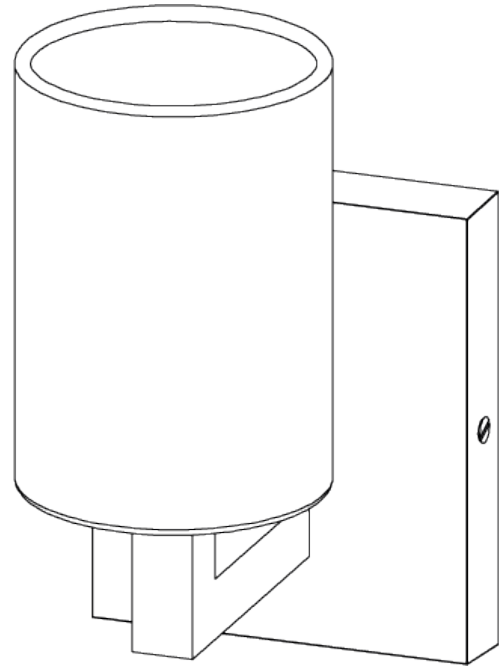

PORTA ROMANA

Faye Wall Light

TWL140 | Toffee

Toffee with 3.5" Top Hat in Natural Linen

HEIGHT
160MM | 6 1/2"

CONSTRUCTED FROM
Cast brass with decorative finish

RECOMMENDED SHADE
3.5 Top Hat

HEIGHT WITH SHADE
230MM | 9 1/4"

PROJECTION
160MM | 6 1/2"

MAX WATTAGE
40W

WIDTH
40MM | 1 3/4"

WEIGHT
1KG | 8.25LBS

LAMP
1 X 450LM (5W) LED E14 CANDLE

WIDTH WITH SHADE
90MM | 3 1/2"

VOLTAGE
120v

FINISHES

1. Masala
2. Matcha
3. Swedish Grey
4. Toffee

Faye Wall Light

TWL140

Height
160mm | 6 1/2"

Height With Shade
230mm | 9 1/4"

Width
40mm | 1 3/4"

Width With Shade
90mm | 3 1/2"

© Porta Romana 2022