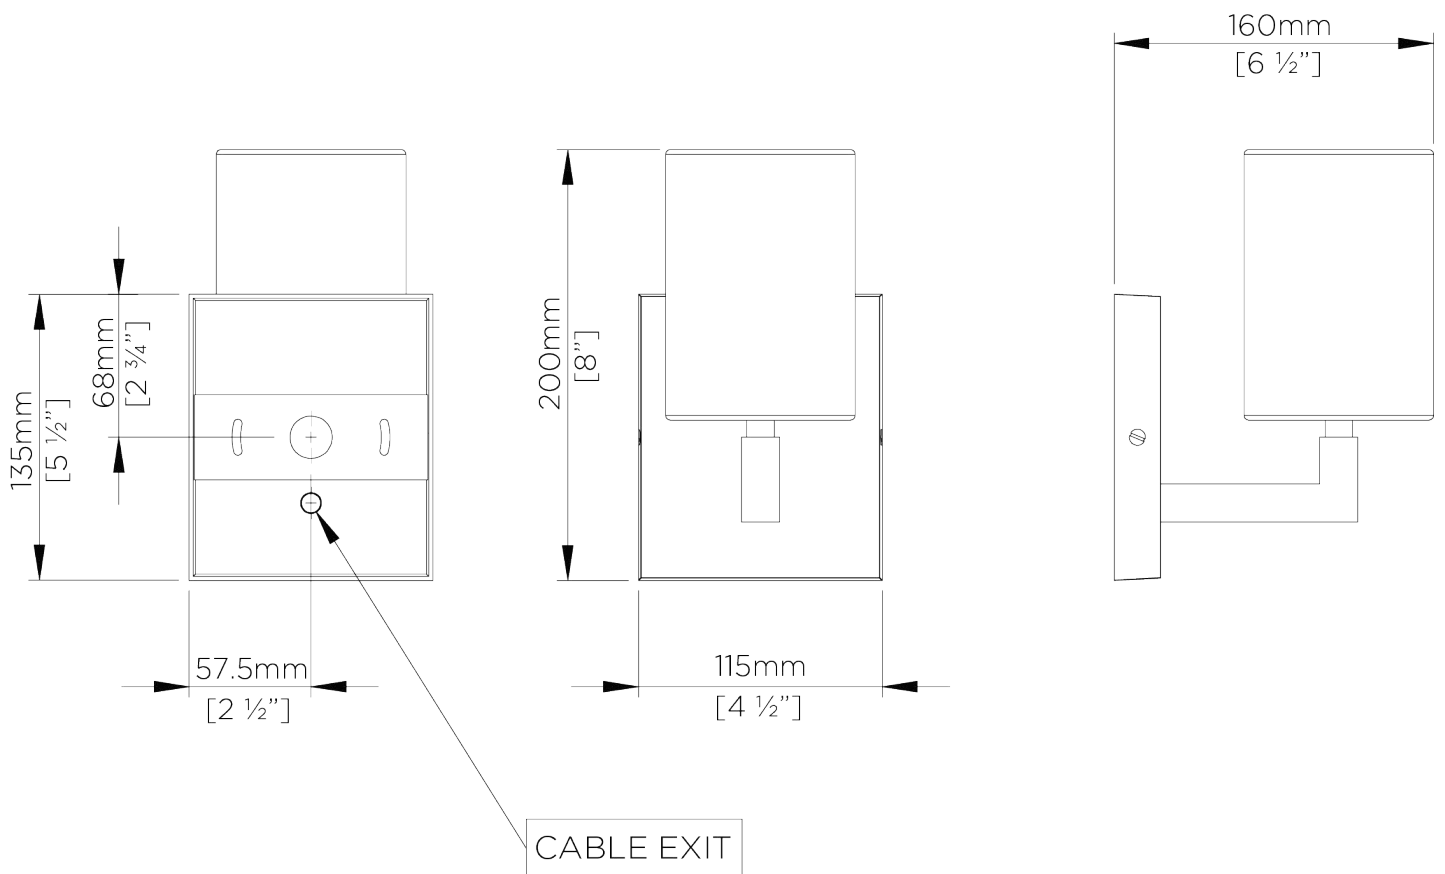

PORTA ROMANA

Faye Wall Light

TWL140 | Toffee

Toffee with 3.5" Top Hat in Natural Linen

HEIGHT
160MM | 6 1/2"

CONSTRUCTED FROM
Cast brass with decorative finish

RECOMMENDED SHADE
3.5 Top Hat

HEIGHT WITH SHADE
230MM | 9 1/4"

PROJECTION
160MM | 6 1/2"

MAX WATTAGE
40W

WIDTH
40MM | 1 3/4"

WEIGHT
1KG | 8.25LBS

LAMP
1 X 450LM (5W) LED E14 CANDLE

WIDTH WITH SHADE
90MM | 3 1/2"

VOLTAGE
120v

FINISHES

1. Masala
2. Matcha
3. Swedish Grey
4. Toffee

Faye Wall Light

TWL140

Height
160mm | 6 1/2"

Height With Shade
230mm | 9 1/4"

Width
40mm | 1 3/4"

Width With Shade
90mm | 3 1/2"

© Porta Romana 2022