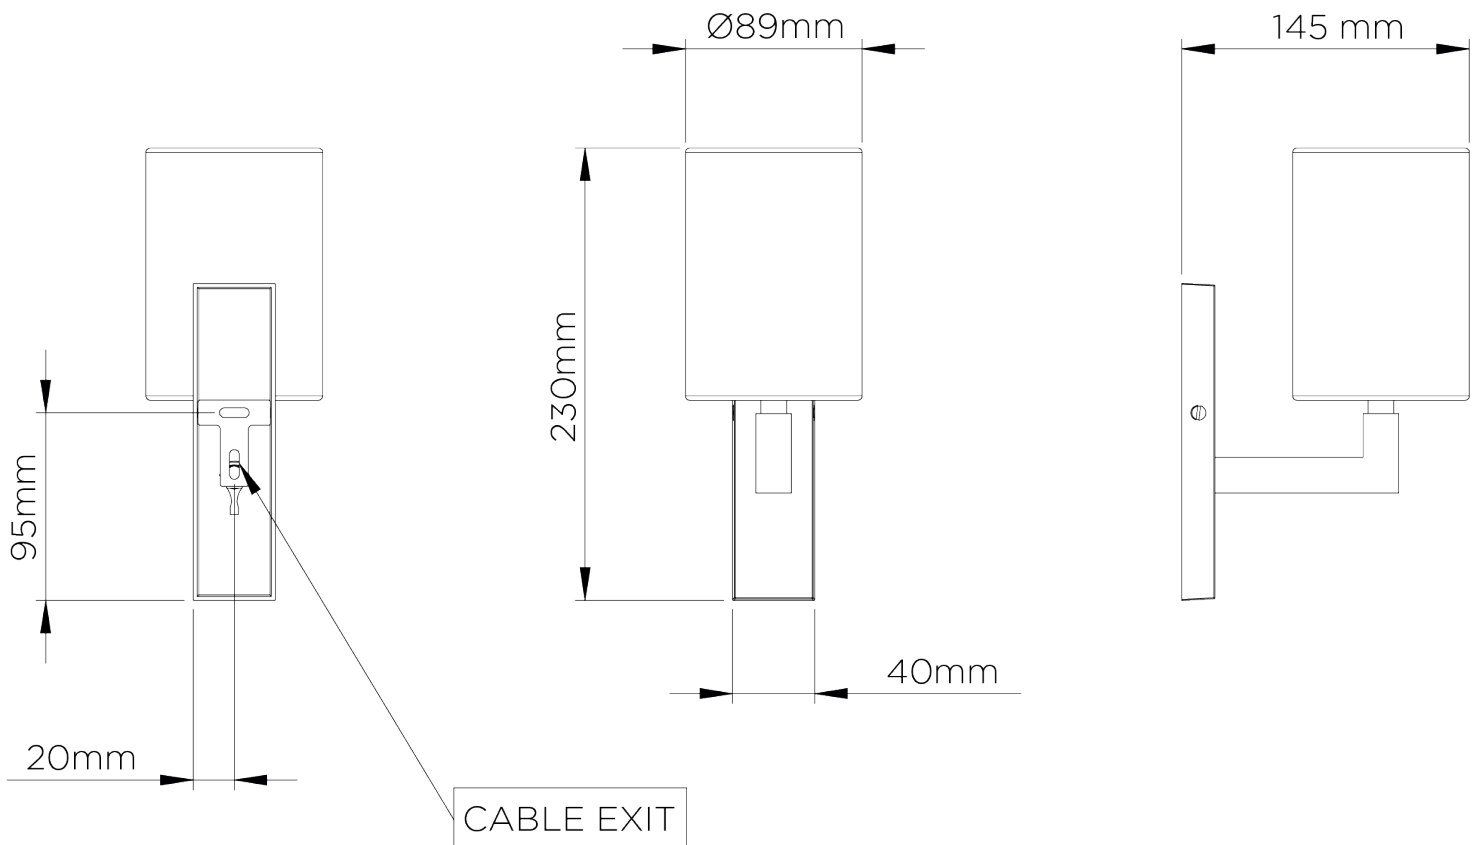

PORTA ROMANA

Faye Wall Light

TWL140 | Toffee

Toffee with 3.5" Top Hat in Natural Linen

HEIGHT
160MM | 6 1/2"

CONSTRUCTED FROM
Cast brass with decorative finish

RECOMMENDED SHADE
3.5 Top Hat

HEIGHT WITH SHADE
230MM | 9 1/4"

PROJECTION
160MM | 6 1/2"

MAX WATTAGE
40W

WIDTH
40MM | 1 3/4"

WEIGHT
1KG | 8.25LBS

LAMP
1 X 450LM (5W) LED E14 CANDLE

WIDTH WITH SHADE
90MM | 3 1/2"

VOLTAGE
220-240v

FINISHES

1. Masala
2. Matcha
3. Swedish Grey
4. Toffee

Faye Wall Light

TWL140

Height
160mm | 6 1/2"

Height With Shade
230mm | 9 1/2"

Width
40mm | 1 3/4"

Width With Shade
90mm | 3 1/2"

© Porta Romana 2022