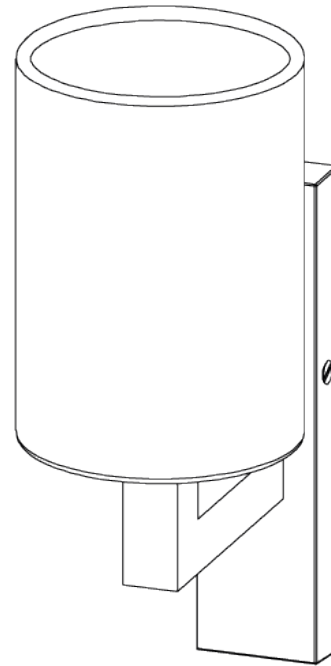

PORTA ROMANA

Faye Wall Light

TWL140 | Toffee

Toffee with 3.5" Top Hat in Natural Linen

HEIGHT
160MM | 6 1/2"

CONSTRUCTED FROM
Cast brass with decorative finish

RECOMMENDED SHADE
3.5 Top Hat

HEIGHT WITH SHADE
230MM | 9 1/4"

PROJECTION
160MM | 6 1/2"

MAX WATTAGE
40W

WIDTH
40MM | 1 3/4"

WEIGHT
1KG | 8.25LBS

LAMP
1 X 450LM (5W) LED E14 CANDLE

WIDTH WITH SHADE
90MM | 3 1/2"

VOLTAGE
220-240v

FINISHES

1. Masala
2. Matcha
3. Swedish Grey
4. Toffee

Faye Wall Light

TWL140

Height
160mm | 6 1/2"

Height With Shade
230mm | 9 1/2"

Width
40mm | 1 3/4"

Width With Shade
90mm | 3 1/2"

© Porta Romana 2022