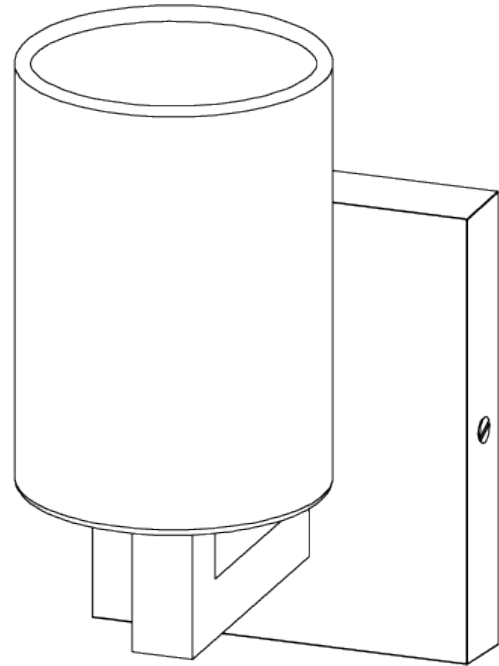

PORTA ROMANA

Faye Wall Light

TWL140 | Matcha

Matcha with 3.5" Top Hat in Natural Linen

HEIGHT
160MM | 6 1/2"

CONSTRUCTED FROM
Cast brass with decorative finish

RECOMMENDED SHADE
3.5 Top Hat

HEIGHT WITH SHADE
230MM | 9 1/4"

PROJECTION
160MM | 6 1/2"

MAX WATTAGE
40W

WIDTH
40MM | 1 3/4"

WEIGHT
1KG | 7.75LBS

LAMP
1 X 450LM (5W) LED E14 CANDLE

WIDTH WITH SHADE
90MM | 3 1/2"

VOLTAGE
120v

FINISHES

1. Masala
2. Matcha
3. Swedish Grey
4. Toffee

Faye Wall Light

TWL140

Height
160mm | 6 1/2"

Height With Shade
230mm | 9 1/4"

Width
40mm | 1 3/4"

Width With Shade
90mm | 3 1/2"

© Porta Romana 2022