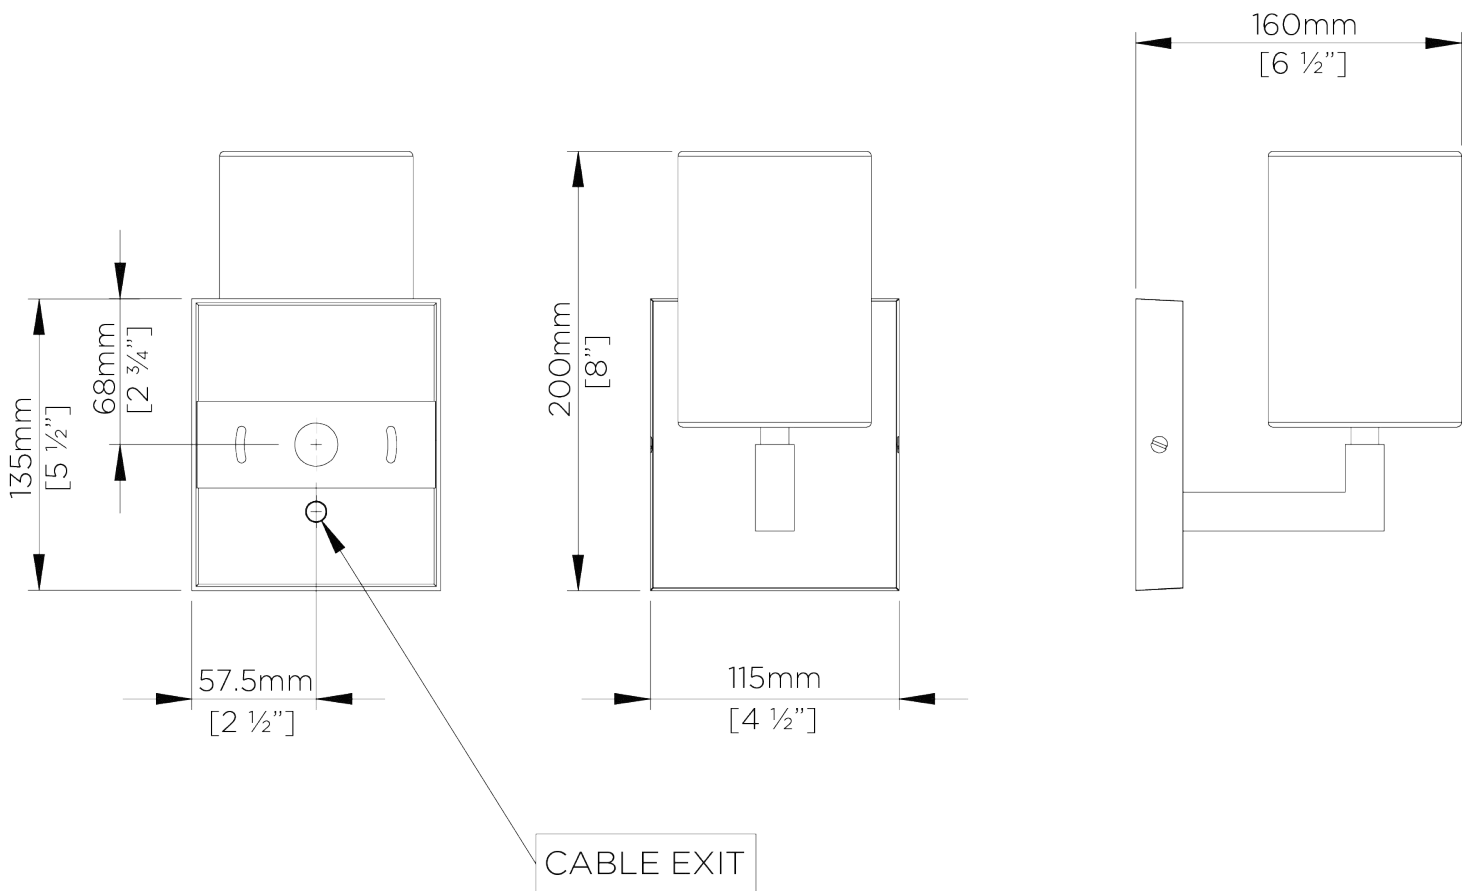

PORTA ROMANA

Faye Wall Light

TWL140 | Matcha

Matcha with 3.5" Top Hat in Natural Linen

HEIGHT
160MM | 6 1/2"

CONSTRUCTED FROM
Cast brass with decorative finish

RECOMMENDED SHADE
3.5 Top Hat

HEIGHT WITH SHADE
230MM | 9 1/4"

PROJECTION
160MM | 6 1/2"

MAX WATTAGE
40W

WIDTH
40MM | 1 3/4"

WEIGHT
1KG | 7.75LBS

LAMP
1 X 450LM (5W) LED E14 CANDLE

WIDTH WITH SHADE
90MM | 3 1/2"

VOLTAGE
120v

FINISHES

1. Masala
2. Matcha
3. Swedish Grey
4. Toffee

Faye Wall Light

TWL140

Height
160mm | 6 1/2"

Height With Shade
230mm | 9 1/4"

Width
40mm | 1 3/4"

Width With Shade
90mm | 3 1/2"

© Porta Romana 2022