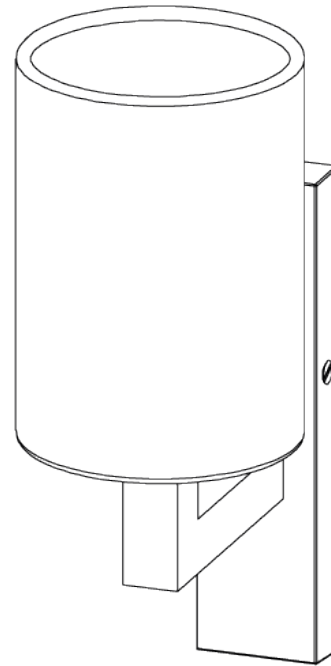

## Faye Wall Light

TWL140 | Matcha

Matcha with 3.5" Top Hat in Natural Linen

HEIGHT  
160MM | 6 1/2"

CONSTRUCTED FROM  
Cast brass with decorative finish

RECOMMENDED SHADE  
3.5 Top Hat

HEIGHT WITH SHADE  
230MM | 9 1/2"

PROJECTION  
160MM | 6 1/2"

MAX WATTAGE  
40W

WIDTH  
40MM | 1 3/4"

WEIGHT  
1KG | 7.75LBS

LAMP  
1 X 450LM (5W) LED E14 CANDLE

WIDTH WITH SHADE  
90MM | 3 1/2"

VOLTAGE  
220-240v

# Faye Wall Light

TWL140

Height  
160mm | 6 1/2"

Height With Shade  
230mm | 9 1/4"

Width  
40mm | 1 3/4"

Width With Shade  
90mm | 3 1/2"

© Porta Romana 2022

Dimensions and weights are provided as a guide. All Porta Romana Products are made by hand and variations can occur in some products. The products you are buying or marketing are exclusive designs belonging to Porta Romana. Please do not submit design sheets featuring our products to other manufacturing companies nor to other parties who might. Any manufacturer found to be reproducing Porta Romana products will be breaching copyright law and will be actively pursued