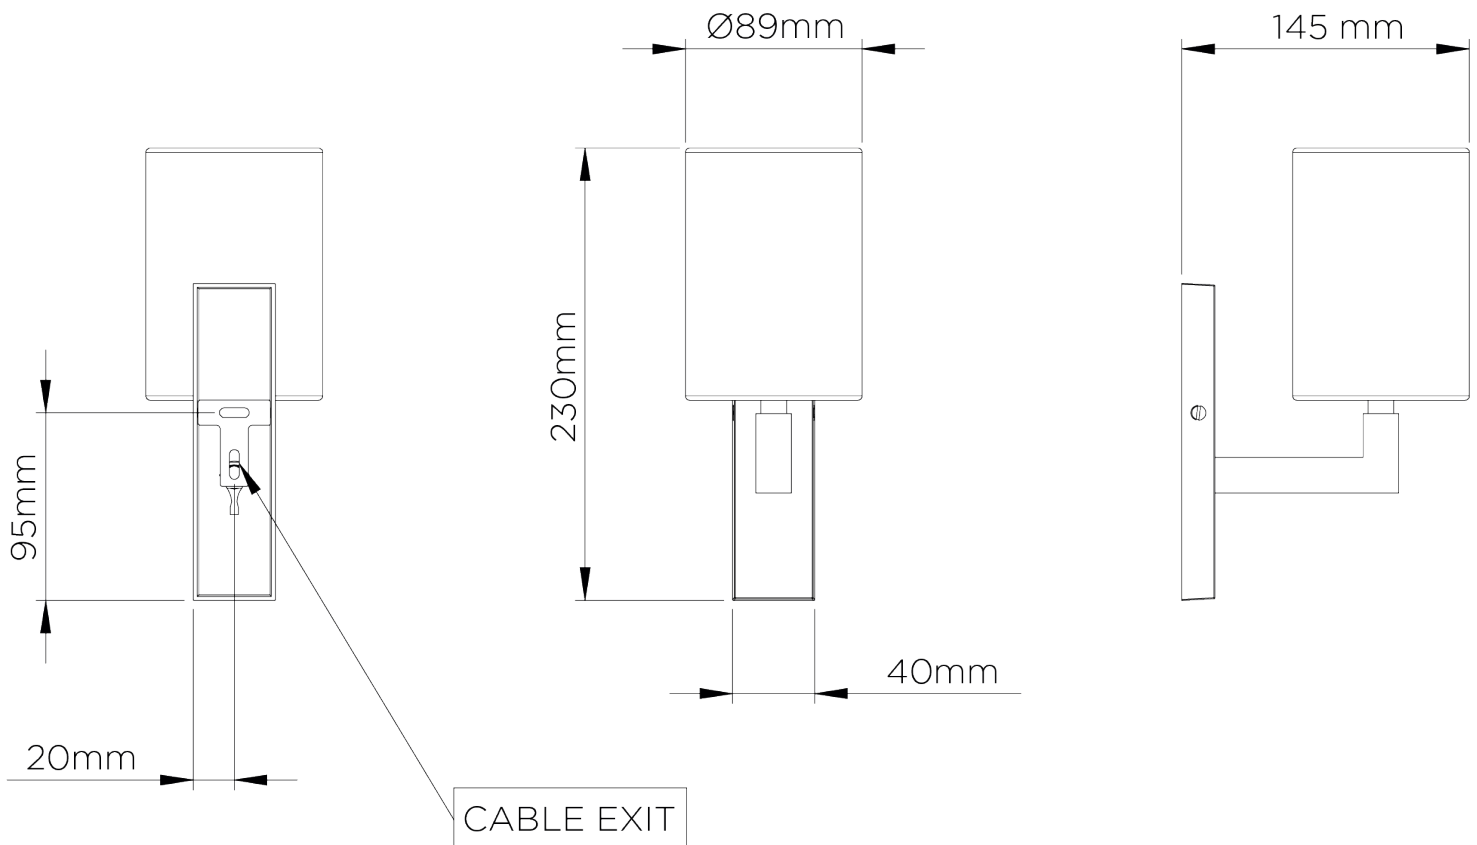

## Faye Wall Light

TWL140 | Matcha

Matcha with 3.5" Top Hat in Natural Linen

HEIGHT  
160MM | 6 1/2"

CONSTRUCTED FROM  
Cast brass with decorative finish

RECOMMENDED SHADE  
3.5 Top Hat

HEIGHT WITH SHADE  
230MM | 9 1/2"

PROJECTION  
160MM | 6 1/2"

MAX WATTAGE  
40W

WIDTH  
40MM | 1 3/4"

WEIGHT  
1KG | 7.75LBS

LAMP  
1 X 450LM (5W) LED E14 CANDLE

WIDTH WITH SHADE  
90MM | 3 1/2"

VOLTAGE  
220-240v

# Faye Wall Light

TWL140

Height  
160mm | 6 1/2"

Height With Shade  
230mm | 9 1/4"

Width  
40mm | 1 3/4"

Width With Shade  
90mm | 3 1/2"

© Porta Romana 2022

Dimensions and weights are provided as a guide. All Porta Romana Products are made by hand and variations can occur in some products. The products you are buying or marketing are exclusive designs belonging to Porta Romana. Please do not submit design sheets featuring our products to other manufacturing companies nor to other parties who might. Any manufacturer found to be reproducing Porta Romana products will be breaching copyright law and will be actively pursued