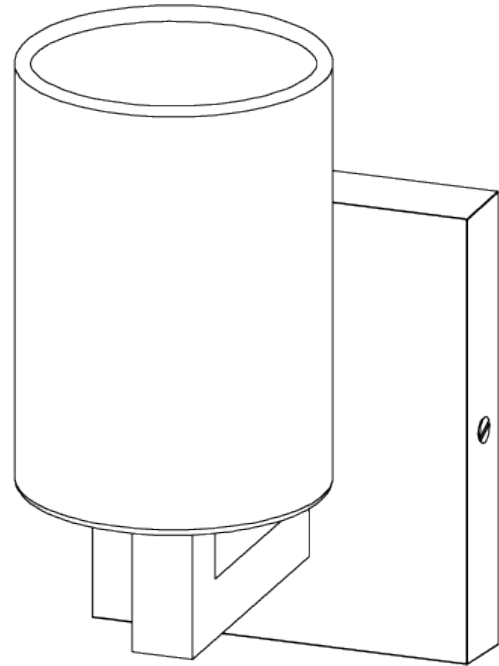

PORTA ROMANA

Faye Wall Light

TWL140 | Masala

Masala with 3.5" Top Hat in Natural Linen

HEIGHT
160 MM | 6 1/2"

CONSTRUCTED FROM
Cast brass with decorative finish

RECOMMENDED SHADE
3.5 Top Hat

HEIGHT WITH SHADE
230MM | 9 1/4"

PROJECTION
160MM | 6 1/2"

MAX WATTAGE
40W

WIDTH
40MM | 1 3/4"

WEIGHT
1KG | 6 1/4LBS

LAMP
1 X 450LM (5W) LED E14 CANDLE

WIDTH WITH SHADE
90MM | 3 1/2"

VOLTAGE
120v

FINISHES

1. Masala
2. Matcha
3. Swedish Grey
4. Toffee

Faye Wall Light

TWL140

Height
160mm | 6 1/2"

Height With Shade
230mm | 9 1/4"

Width
40mm | 1 3/4"

Width With Shade
90mm | 3 1/2"

© Porta Romana 2022