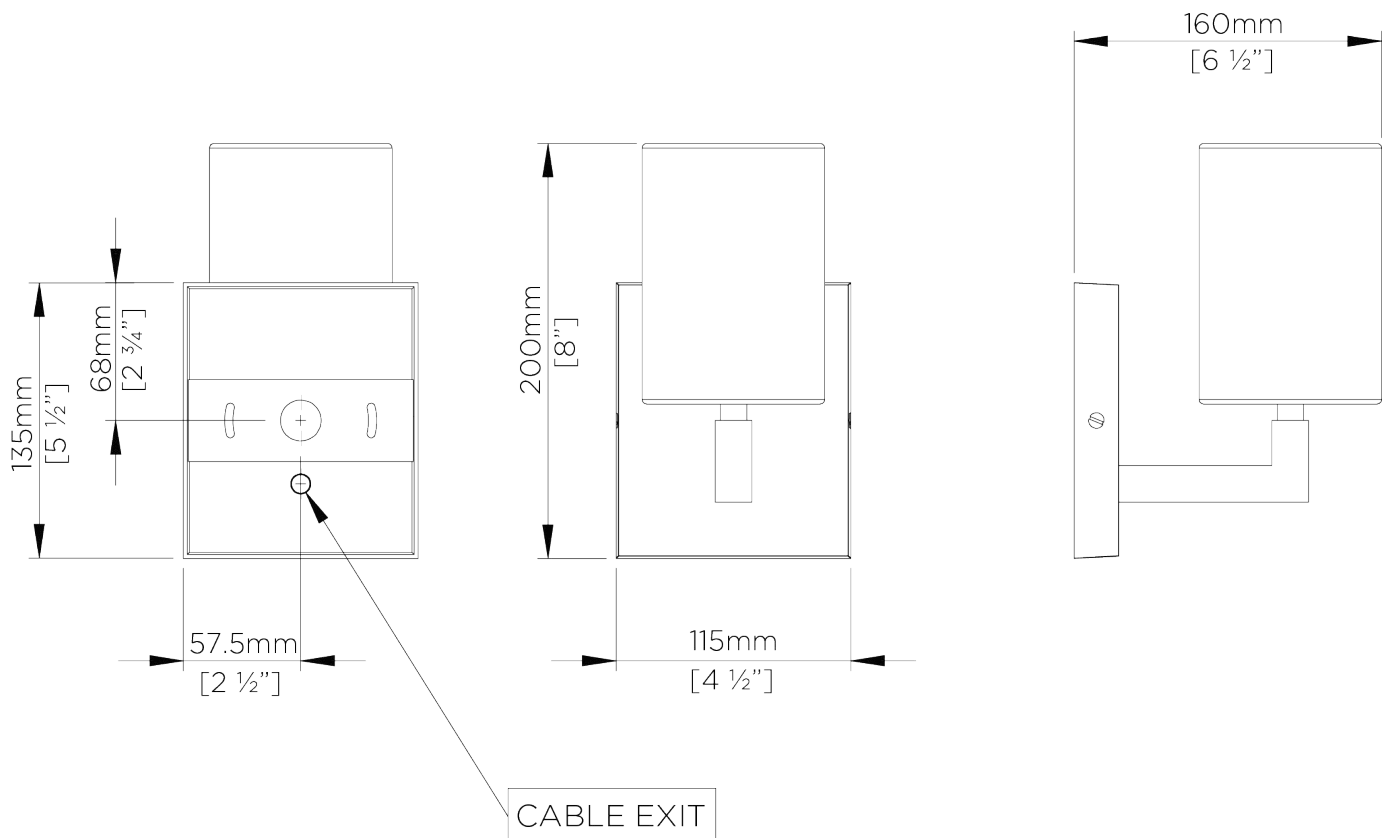

PORTA ROMANA

Faye Wall Light

TWL140 | Masala

Masala with 3.5" Top Hat in Natural Linen

HEIGHT
160 MM | 6 1/2"

CONSTRUCTED FROM
Cast brass with decorative finish

RECOMMENDED SHADE
3.5 Top Hat

HEIGHT WITH SHADE
230MM | 9 1/4"

PROJECTION
160MM | 6 1/2"

MAX WATTAGE
40W

WIDTH
40MM | 1 3/4"

WEIGHT
1KG | 6 1/4LBS

LAMP
1 X 450LM (5W) LED E14 CANDLE

WIDTH WITH SHADE
90MM | 3 1/2"

VOLTAGE
120v

FINISHES

1. Masala
2. Matcha
3. Swedish Grey
4. Toffee

Faye Wall Light

TWL140

Height
160mm | 6 1/2"

Height With Shade
230mm | 9 1/4"

Width
40mm | 1 3/4"

Width With Shade
90mm | 3 1/2"

© Porta Romana 2022