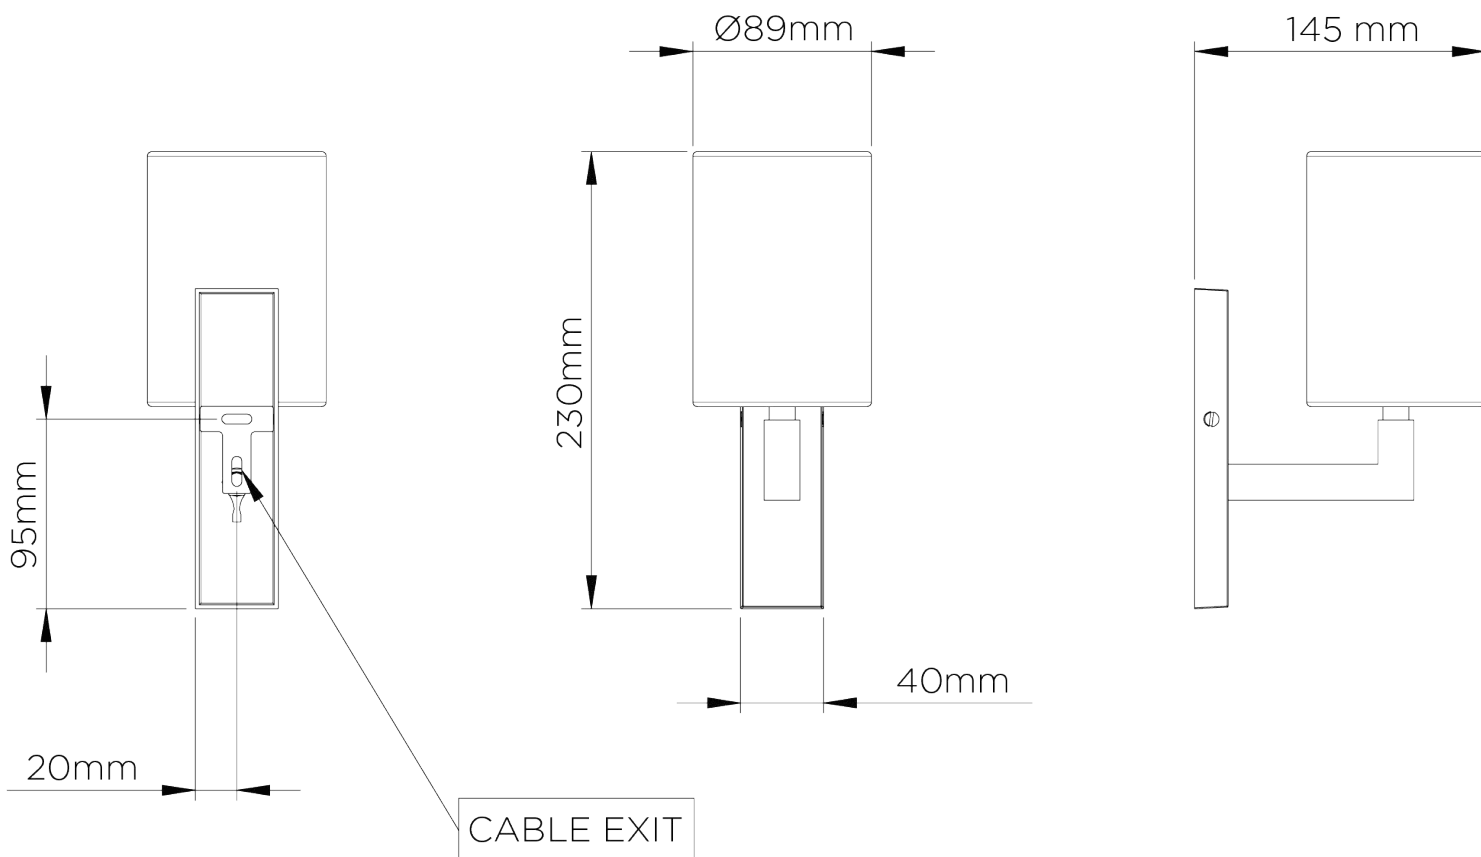

PORTA ROMANA

Faye Wall Light

TWL140 | Masala

Masala with 3.5" Top Hat in Natural Linen

HEIGHT
160 MM | 6 1/2"

CONSTRUCTED FROM
Cast brass with decorative finish

RECOMMENDED SHADE
3.5 Top Hat

HEIGHT WITH SHADE
230MM | 9 1/4"

PROJECTION
160MM | 6 1/2"

MAX WATTAGE
40W

WIDTH
40MM | 1 3/4"

WEIGHT
1KG | 6 1/4LBS

LAMP
1 X 450LM (5W) LED E14 CANDLE

WIDTH WITH SHADE
90MM | 3 1/2"

VOLTAGE
220-240v

FINISHES

1. Masala
2. Matcha
3. Swedish Grey
4. Toffee

Faye Wall Light

TWL140

Height
160mm | 6 1/2"

Height With Shade
230mm | 9 1/2"

Width
40mm | 1 3/4"

Width With Shade
90mm | 3 1/2"

© Porta Romana 2022