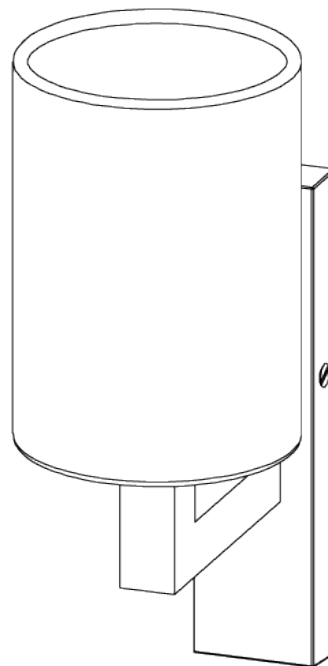

PORTA ROMANA

Faye Wall Light

TWL140 | Masala

Masala with 3.5" Top Hat in Natural Linen

HEIGHT
160 MM | 6 1/2"

CONSTRUCTED FROM
Cast brass with decorative finish

RECOMMENDED SHADE
3.5 Top Hat

HEIGHT WITH SHADE
230MM | 9 1/4"

PROJECTION
160MM | 6 1/2"

MAX WATTAGE
40W

WIDTH
40MM | 1 3/4"

WEIGHT
1KG | 6 1/4LBS

LAMP
1 X 450LM (5W) LED E14 CANDLE

WIDTH WITH SHADE
90MM | 3 1/2"

VOLTAGE
220-240v

FINISHES

1. Masala
2. Matcha
3. Swedish Grey
4. Toffee

Faye Wall Light

TWL140

Height
160mm | 6 1/2"

Height With Shade
230mm | 9 1/2"

Width
40mm | 1 3/4"

Width With Shade
90mm | 3 1/2"

© Porta Romana 2022