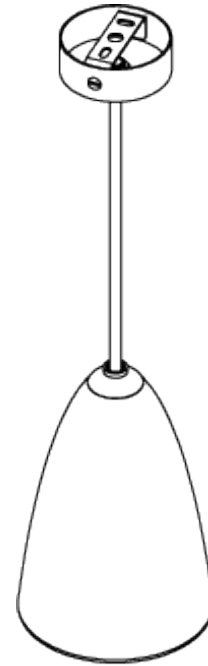

PORTA ROMANA

Ellory Pendant Small

MCL69S | Plaster White

Plaster White

WIDTH
105mm | 4"

CONSTRUCTED FROM
Cast composite with decorative finish

LAMP
1 x 320lm (3w) LED G9 Capsule

MINIMUM DROP
335mm | 13 1/4"

WEIGHT
4 kg | 8.8 lbs

VOLTAGE
220-240V

STANDARD DROP
1135mm | 44 1/2"

FLEX AND SWITCH
Rosier Grey Fabric flex

MAXIMUM DROP
1175mm | 46 1/2"

FINISHES
1 Plaster White

Ellory Pendant Small

MCL69S

WIDTH
105mm | 4"

MINIMUM DROP
335mm | 13 1/4"

STANDARD DROP
1135mm | 44 1/2"

MAXIMUM DROP
1175mm | 46 1/2"

© Porta Romana 2022

Dimensions and weights are provided as a guide. All Porta Romana Products are made by hand and variations can occur in some products. The products you are buying or marketing are exclusive designs belonging to Porta Romana. Please do not submit design sheets featuring our products to other manufacturing companies nor to other parties who might. Any manufacturer found to be reproducing Porta Romana products will be breaching copyright law and will be actively pursued