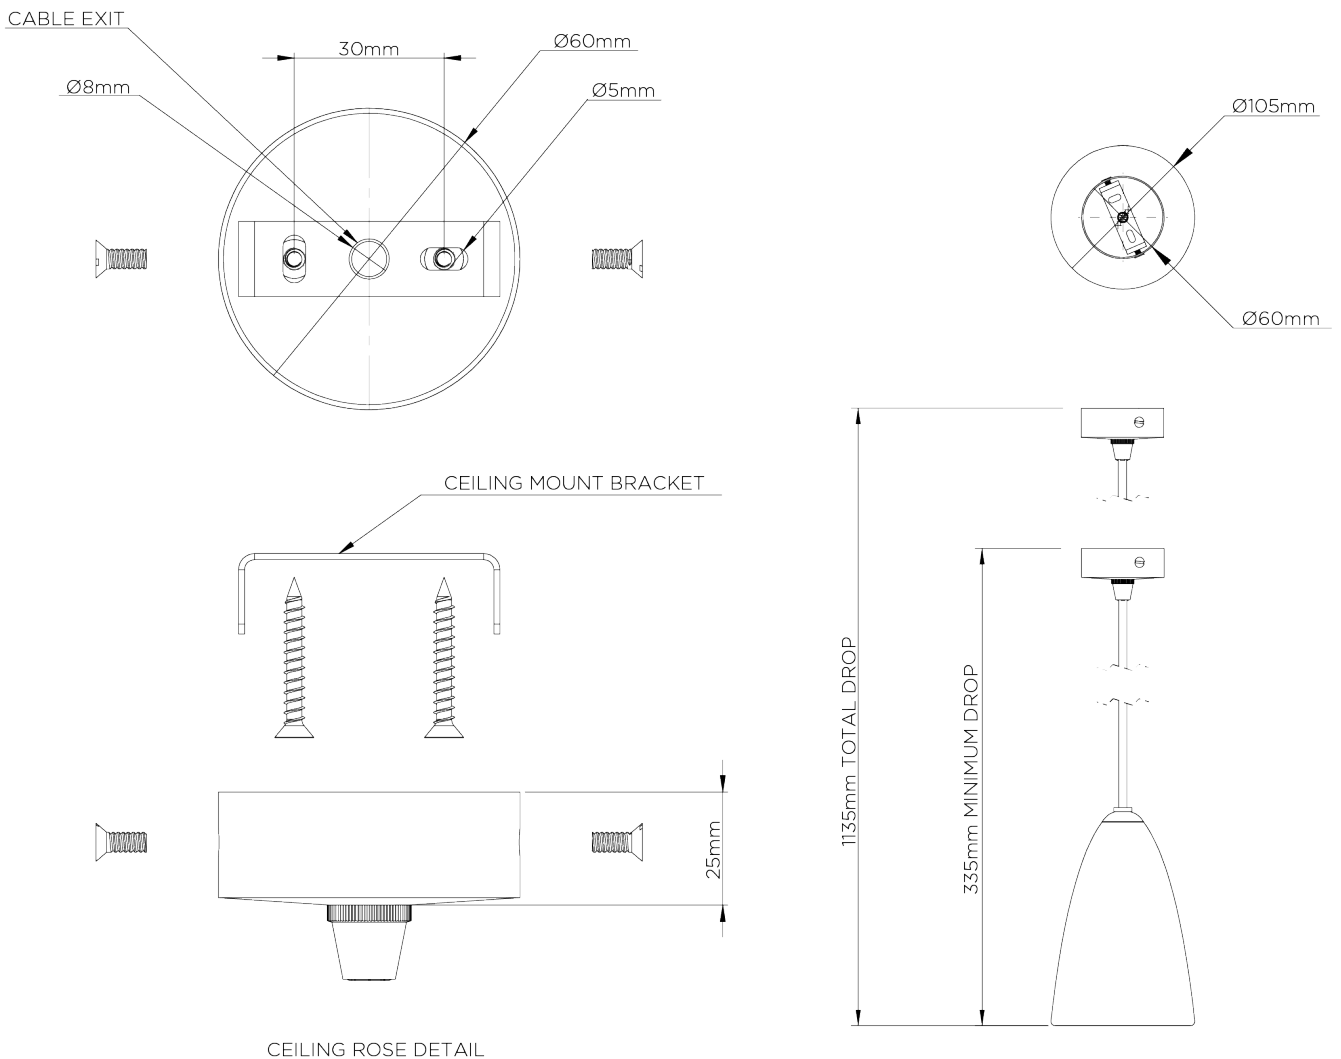

PORTA ROMANA

Ellory Pendant Small

MCL69S | Plaster White

Plaster White

WIDTH
105mm | 4"

CONSTRUCTED FROM
Cast composite with decorative finish

LAMP
1 x 320lm (3w) LED G9 Capsule

MINIMUM DROP
335mm | 13 1/4"

WEIGHT
4 kg | 8.8 lbs

VOLTAGE
220-240V

STANDARD DROP
1135mm | 44 1/2"

FLEX AND SWITCH
Rosier Grey Fabric flex

MAXIMUM DROP
1175mm | 46 1/2"

FINISHES
1 Plaster White

Ellory Pendant Small

MCL69S

WIDTH
105mm | 4"

MINIMUM DROP
335mm | 13 1/4"

STANDARD DROP
1135mm | 44 1/2"

MAXIMUM DROP
1175mm | 46 1/2"

© Porta Romana 2022

Dimensions and weights are provided as a guide. All Porta Romana Products are made by hand and variations can occur in some products. The products you are buying or marketing are exclusive designs belonging to Porta Romana. Please do not submit design sheets featuring our products to other manufacturing companies nor to other parties who might. Any manufacturer found to be reproducing Porta Romana products will be breaching copyright law and will be actively pursued