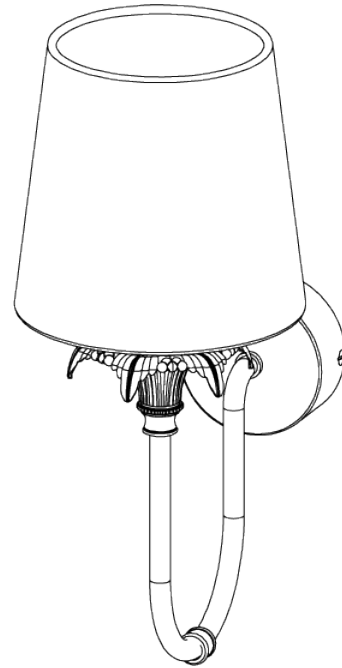

PORTA ROMANA

Edith Wall Light

TWL118 | Ochre

Ochre shown with 5.5" Fez in Natural Linen

HEIGHT
230mm | 9 1/4"

CONSTRUCTED FROM
Brass with decorative finish

RECOMMENDED SHADE
5.5" Fez

HEIGHT WITH SHADE
330mm | 13"

WEIGHT
0.7 kg | 1.54 lbs

MAX WATTAGE
25W

WIDTH
90mm | 3 3/4"

PROJECTION
200mm | 8"

LAMP
1 x 450lm (5w) LED E14 Candle

WIDTH WITH SHADE
140mm | 5 3/4"

VOLTAGE
220-240V

FLEX AND SWITCH
Brass lampholder

FINISHES

- 1 Black
- 2 Indian Red
- 3 Ochre

Edith Wall Light

TWL118

HEIGHT
230mm | 9 1/4"

HEIGHT WITH SHADE
330mm | 13"

WIDTH
90mm | 3 3/4"

WIDTH WITH SHADE
140mm | 5 3/4"