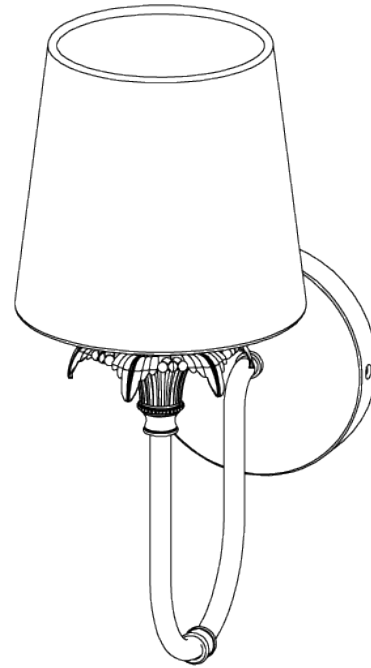

## Edith Wall Light

TWL118 | Ochre

Ochre shown with 5.5" Fez in Natural Linen

HEIGHT  
230mm | 9 1/4"

CONSTRUCTED FROM  
Brass with decorative finish

RECOMMENDED SHADE  
5.5" Fez

HEIGHT WITH SHADE  
330mm | 13"

WEIGHT  
0.7 kg | 1.54 lbs

MAX WATTAGE  
25W

WIDTH  
90mm | 3 3/4"

PROJECTION  
200mm | 8"

LAMP  
1 x Torpedo Type B10 Candelabra  
Base

WIDTH WITH SHADE  
140mm | 5 3/4"

VOLTAGE  
120V

# Edith Wall Light

TWL118

HEIGHT  
230mm | 9 1/4"

HEIGHT WITH SHADE  
330mm | 13"

WIDTH  
90mm | 3 3/4"

WIDTH WITH SHADE  
140mm | 5 3/4"

© Porta Romana 2022

Dimensions and weights are provided as a guide. All Porta Romana Products are made by hand and variations can occur in some products. The products you are buying or marketing are exclusive designs belonging to Porta Romana. Please do not submit design sheets featuring our products to other manufacturing companies nor to other parties who might. Any manufacturer found to be reproducing Porta Romana products will be breaching copyright law and will be actively pursued