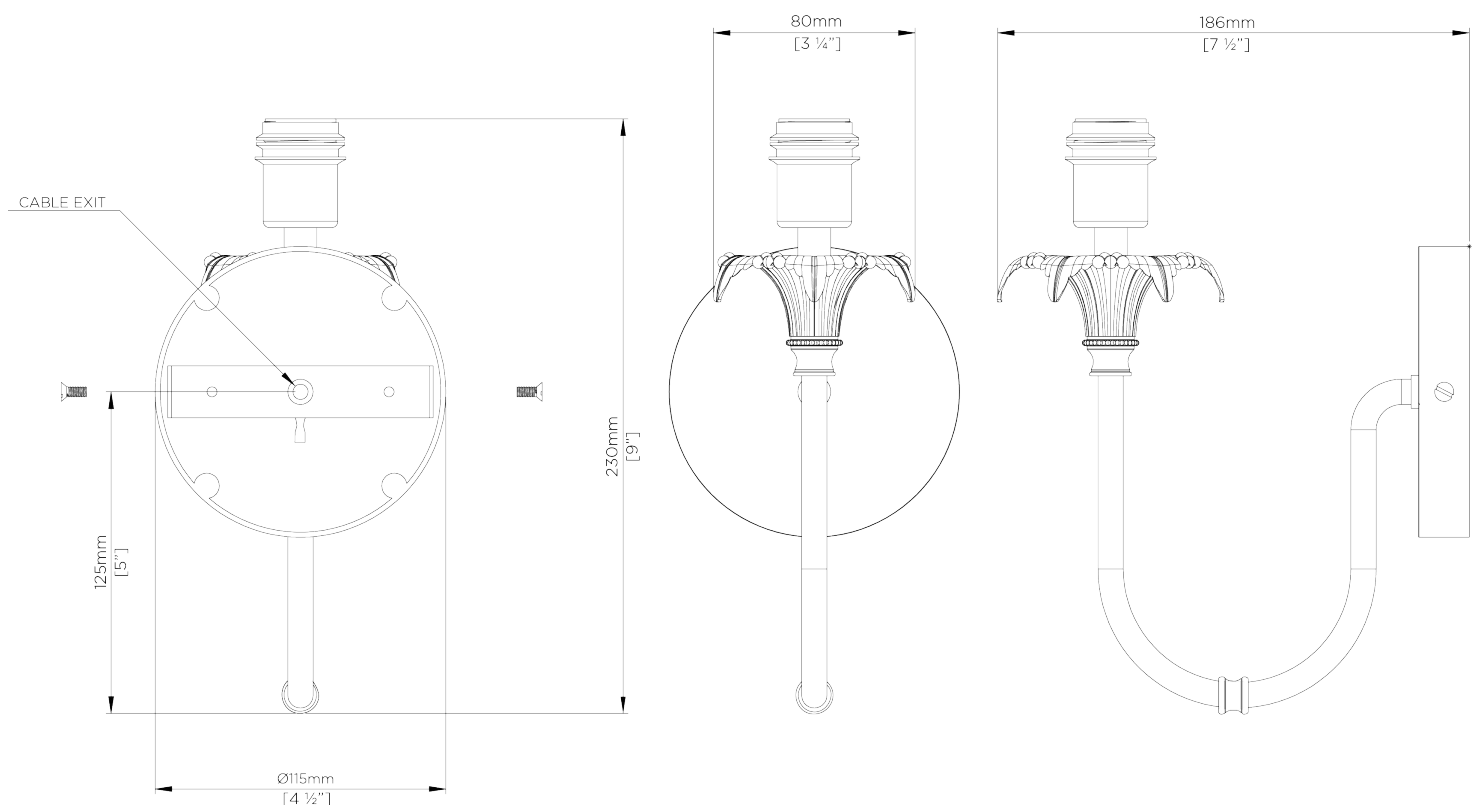

## Edith Wall Light

TWL118 | Ochre

Ochre shown with 5.5" Fez in Natural Linen

HEIGHT  
230mm | 9 1/4"

CONSTRUCTED FROM  
Brass with decorative finish

RECOMMENDED SHADE  
5.5" Fez

HEIGHT WITH SHADE  
330mm | 13"

WEIGHT  
0.7 kg | 1.54 lbs

MAX WATTAGE  
25W

WIDTH  
90mm | 3 3/4"

PROJECTION  
200mm | 8"

LAMP  
1 x Torpedo Type B10 Candelabra  
Base

WIDTH WITH SHADE  
140mm | 5 3/4"

VOLTAGE  
120V

# Edith Wall Light

TWL118

HEIGHT  
230mm | 9 1/4"

HEIGHT WITH SHADE  
330mm | 13"

WIDTH  
90mm | 3 3/4"

WIDTH WITH SHADE  
140mm | 5 3/4"

© Porta Romana 2022

Dimensions and weights are provided as a guide. All Porta Romana Products are made by hand and variations can occur in some products. The products you are buying or marketing are exclusive designs belonging to Porta Romana. Please do not submit design sheets featuring our products to other manufacturing companies nor to other parties who might. Any manufacturer found to be reproducing Porta Romana products will be breaching copyright law and will be actively pursued