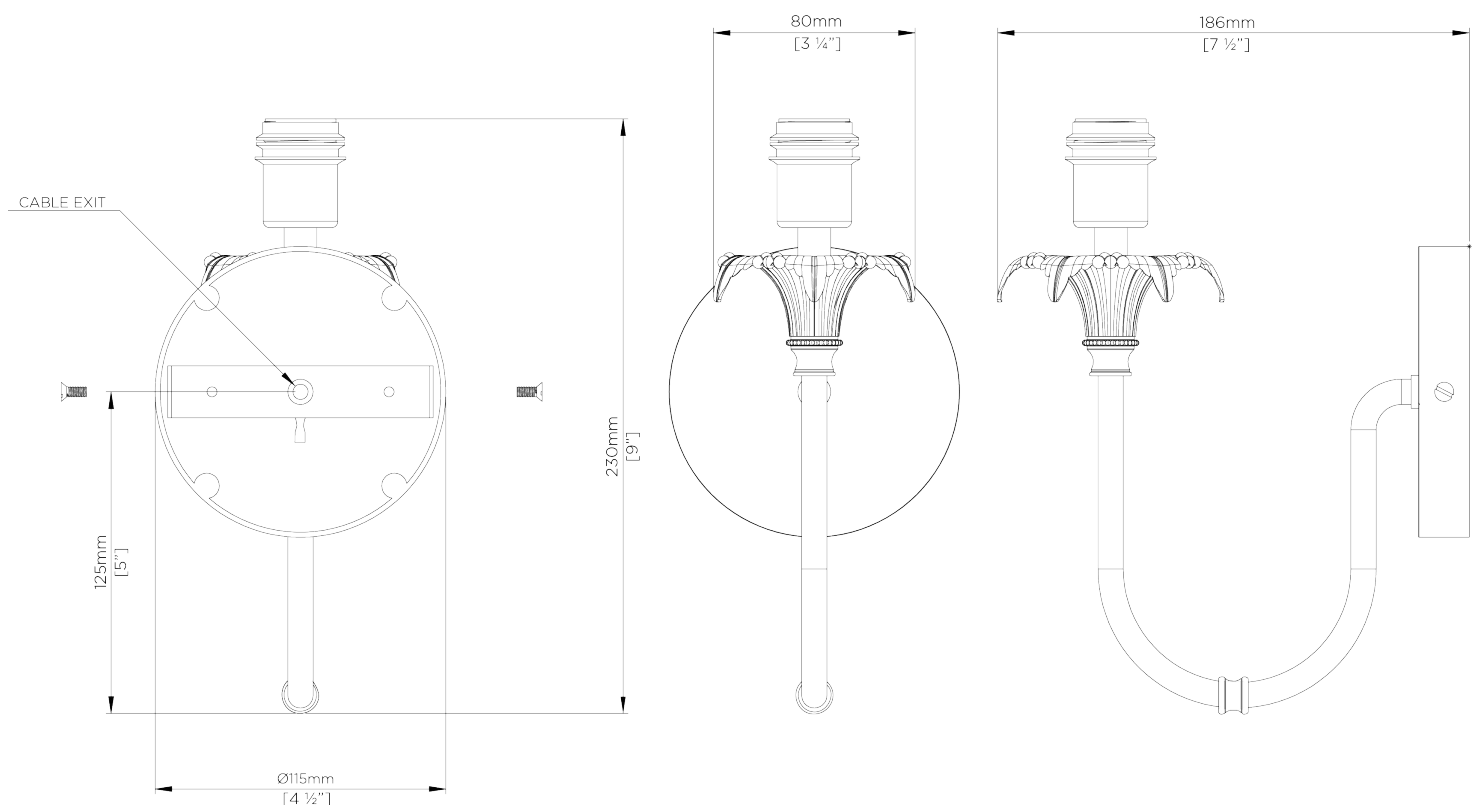

PORTA ROMANA

Edith Wall Light

TWL118 | Indian Red

Indian Red shown with 5.5" Fez in Natural Linen

HEIGHT
230mm | 9 1/4"

CONSTRUCTED FROM
Brass with decorative finish

RECOMMENDED SHADE
5.5" Fez

HEIGHT WITH SHADE
330mm | 13"

WEIGHT
0.7 kg | 1.54 lbs

MAX WATTAGE
25W

WIDTH
90mm | 3 3/4"

PROJECTION
200mm | 8"

LAMP
1 x Torpedo Type B10 Candelabra
Base

WIDTH WITH SHADE
140mm | 5 3/4"

VOLTAGE
120V

FINISHES

- 1 Black
- 2 Indian Red
- 3 Ochre

Edith Wall Light

TWL118

HEIGHT
230mm | 9 1/4"

HEIGHT WITH SHADE
330mm | 13"

WIDTH
90mm | 3 3/4"

WIDTH WITH SHADE
140mm | 5 3/4"

© Porta Romana 2022