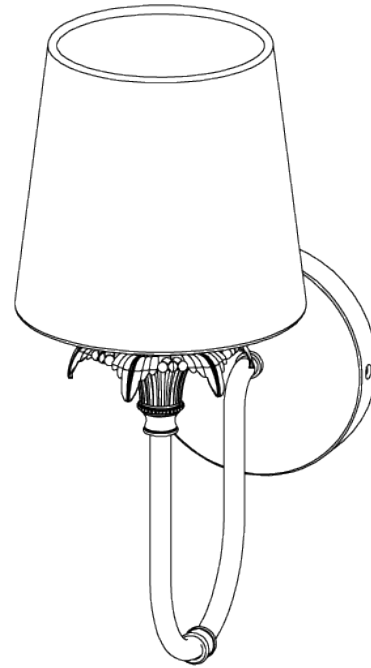

PORTA ROMANA

Edith Wall Light

TWL118 | Indian Red

Indian Red shown with 5.5" Fez in Natural Linen

HEIGHT
230mm | 9 1/4"

CONSTRUCTED FROM
Brass with decorative finish

RECOMMENDED SHADE
5.5" Fez

HEIGHT WITH SHADE
330mm | 13"

WEIGHT
0.7 kg | 1.54 lbs

MAX WATTAGE
25W

WIDTH
90mm | 3 3/4"

PROJECTION
200mm | 8"

LAMP
1 x Torpedo Type B10 Candelabra
Base

WIDTH WITH SHADE
140mm | 5 3/4"

VOLTAGE
120V

FINISHES

- 1 Black
- 2 Indian Red
- 3 Ochre

Edith Wall Light

TWL118

HEIGHT
230mm | 9 1/4"

HEIGHT WITH SHADE
330mm | 13"

WIDTH
90mm | 3 3/4"

WIDTH WITH SHADE
140mm | 5 3/4"

© Porta Romana 2022