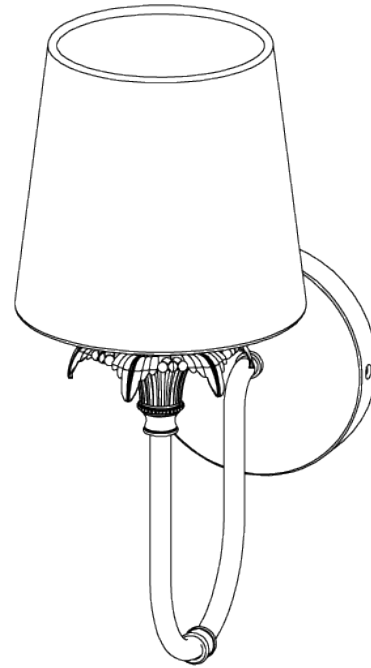

PORTA ROMANA

Edith Wall Light

TWL118 | Black

Black shown with 5.5" Fez in Natural Linen

HEIGHT
230mm | 9 1/4"

CONSTRUCTED FROM
Brass with decorative finish

RECOMMENDED SHADE
5.5" Fez

HEIGHT WITH SHADE
330mm | 13"

WEIGHT
0.7 kg | 1.54 lbs

MAX WATTAGE
25W

WIDTH
90mm | 3 3/4"

PROJECTION
200mm | 8"

LAMP
1 x Torpedo Type B10 Candelabra
Base

WIDTH WITH SHADE
140mm | 5 3/4"

VOLTAGE
120V

FINISHES

- 1 Black
- 2 Indian Red
- 3 Ochre

Edith Wall Light

TWL118

HEIGHT
230mm | 9 1/4"

HEIGHT WITH SHADE
330mm | 13"

WIDTH
90mm | 3 3/4"

WIDTH WITH SHADE
140mm | 5 3/4"

© Porta Romana 2022