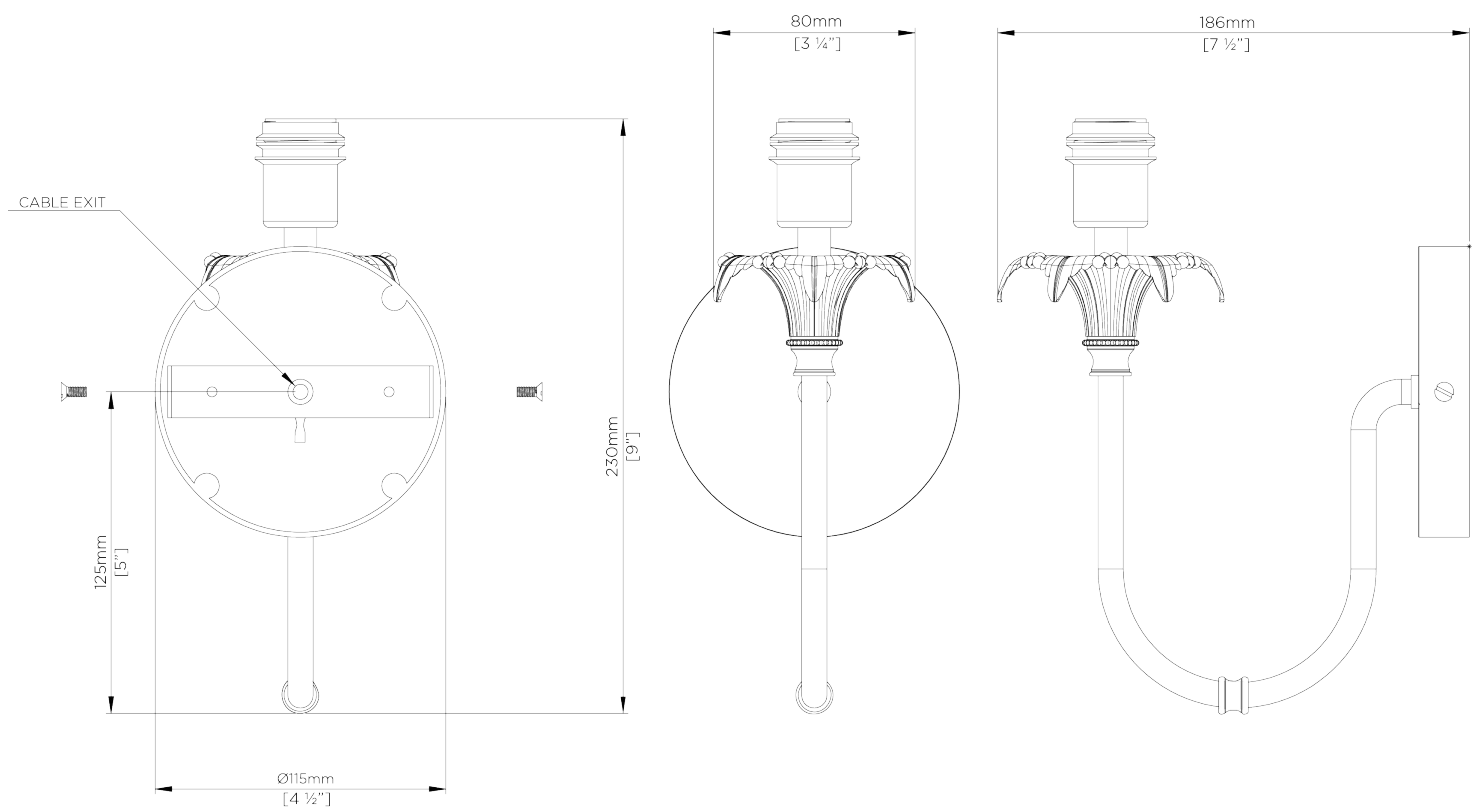

PORTA ROMANA

Edith Wall Light

TWL118 | Black

Black shown with 5.5" Fez in Natural Linen

HEIGHT
230mm | 9 1/4"

CONSTRUCTED FROM
Brass with decorative finish

RECOMMENDED SHADE
5.5" Fez

HEIGHT WITH SHADE
330mm | 13"

WEIGHT
0.7 kg | 1.54 lbs

MAX WATTAGE
25W

WIDTH
90mm | 3 3/4"

PROJECTION
200mm | 8"

LAMP
1 x Torpedo Type B10 Candelabra
Base

WIDTH WITH SHADE
140mm | 5 3/4"

VOLTAGE
120V

FINISHES

- 1 Black
- 2 Indian Red
- 3 Ochre

Edith Wall Light

TWL118

HEIGHT
230mm | 9 1/4"

HEIGHT WITH SHADE
330mm | 13"

WIDTH
90mm | 3 3/4"

WIDTH WITH SHADE
140mm | 5 3/4"

© Porta Romana 2022