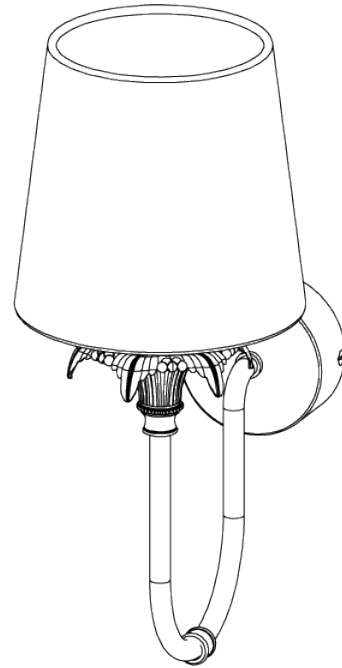

PORTA ROMANA

Edith Wall Light

TWL118 | Black

Black shown with 5.5" Fez in Natural Linen

HEIGHT
230mm | 9 1/4"

CONSTRUCTED FROM
Brass with decorative finish

RECOMMENDED SHADE
5.5" Fez

HEIGHT WITH SHADE
330mm | 13"

WEIGHT
0.7 kg | 1.54 lbs

MAX WATTAGE
25W

WIDTH
90mm | 3 3/4"

PROJECTION
200mm | 8"

LAMP
1 x 450lm (5w) LED E14 Candle

WIDTH WITH SHADE
140mm | 5 3/4"

VOLTAGE
220-240V

FLEX AND SWITCH
Bronze lampholder

FINISHES

- 1 Black
- 2 Indian Red
- 3 Ochre

Edith Wall Light

TWL118

HEIGHT
230mm | 9 1/4"

HEIGHT WITH SHADE
330mm | 13"

WIDTH
90mm | 3 3/4"

WIDTH WITH SHADE
140mm | 5 3/4"