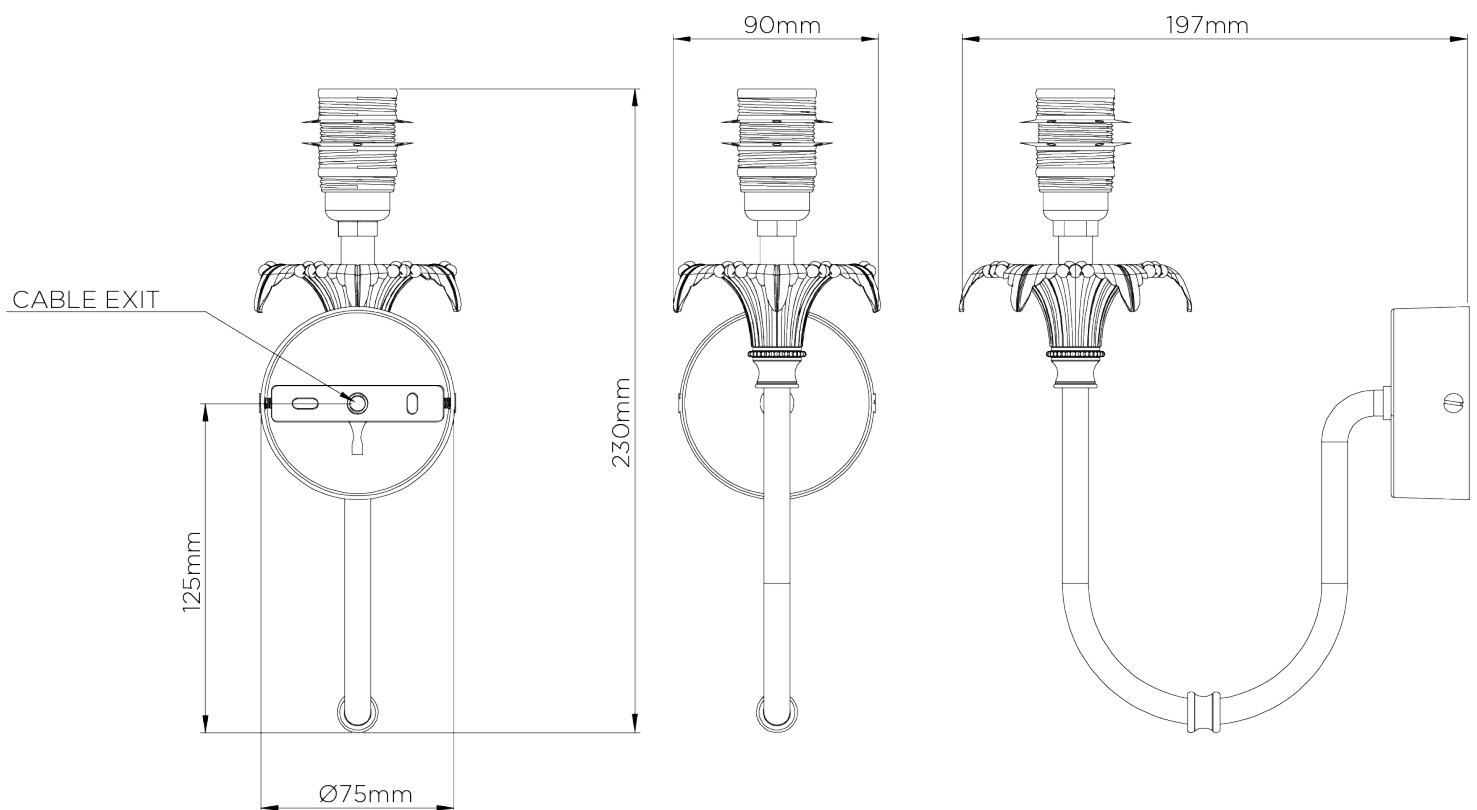

PORTA ROMANA

Edith Wall Light

TWL118 | Black

Black shown with 5.5" Fez in Natural Linen

HEIGHT
230mm | 9 1/4"

CONSTRUCTED FROM
Brass with decorative finish

RECOMMENDED SHADE
5.5" Fez

HEIGHT WITH SHADE
330mm | 13"

WEIGHT
0.7 kg | 1.54 lbs

MAX WATTAGE
25W

WIDTH
90mm | 3 3/4"

PROJECTION
200mm | 8"

LAMP
1 x 450lm (5w) LED E14 Candle

WIDTH WITH SHADE
140mm | 5 3/4"

VOLTAGE
220-240V

FLEX AND SWITCH
Bronze lampholder

FINISHES

- 1 Black
- 2 Indian Red
- 3 Ochre

Edith Wall Light

TWL118

HEIGHT
230mm | 9 1/4"

HEIGHT WITH SHADE
330mm | 13"

WIDTH
90mm | 3 3/4"

WIDTH WITH SHADE
140mm | 5 3/4"