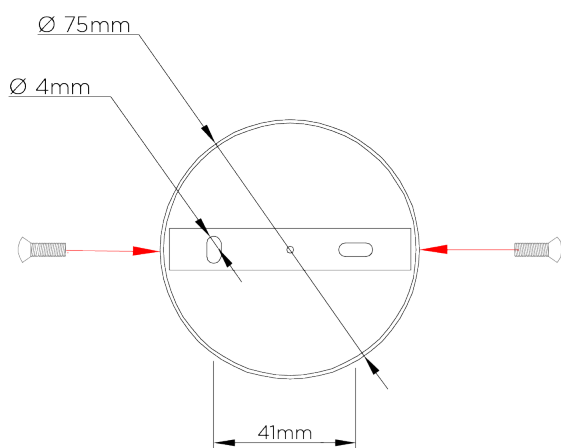

PORTA ROMANA

Cross Braced Ceiling Light

MCL12 | Bronze

Bronze shown with Putty Silk and Frosted Perspex Diffuser

WIDTH
540mm | 21 1/4"

CONSTRUCTED FROM
Patinated brass and perspex

RECOMMENDED SHADE
20" Short Cylinder

MINIMUM DROP
557mm | 22"

WEIGHT
2.2 kg | 4.84 lbs

MAX WATTAGE
40W

DROPS AVAILABLE
557mm / 797mm / 1147mm /
Custom

LAMP
2 x 450lm (5w) LED E14 Candle

VOLTAGE
220-240V

FLEX AND SWITCH
Bronze lampholder

FINISHES
1 Bronze

Cross Braced Ceiling Light

MCL12

WIDTH

540mm | 21 1/4"

MINIMUM DROP

557mm | 22"

DROPS AVAILABLE

557mm / 797mm / 1147mm / Custom