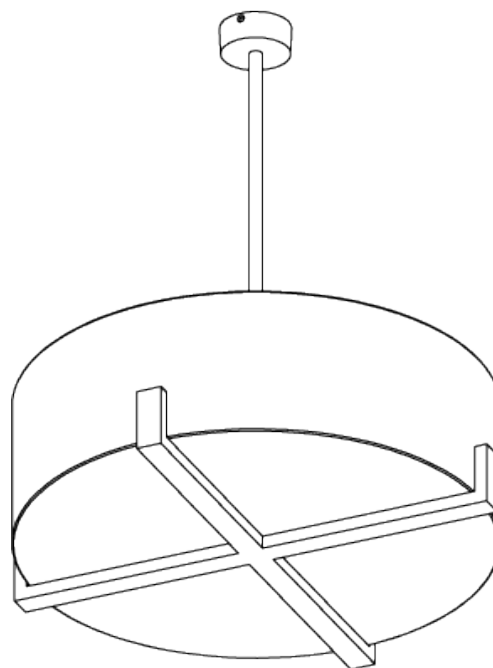

PORTA ROMANA

Cross Braced Ceiling Light

MCL12 | Bronze

Bronze shown with Putty Silk and Frosted Perspex Diffuser

WIDTH
540mm | 21 1/4"

CONSTRUCTED FROM
Patinated brass and perspex

RECOMMENDED SHADE
20" Short Cylinder

MINIMUM DROP
557mm | 22"

WEIGHT
2.2 kg | 4.84 lbs

MAX WATTAGE
40W

DROPS AVAILABLE
557mm / 797mm / 1147mm /
Custom

LAMP
2 x 450lm (5w) LED E14 Candle

VOLTAGE
220-240V

FLEX AND SWITCH
Bronze lampholder

FINISHES
1 Bronze

Cross Braced Ceiling Light

MCL12

WIDTH

540mm | 21 1/4"

MINIMUM DROP

557mm | 22"

DROPS AVAILABLE

557mm / 797mm / 1147mm / Custom