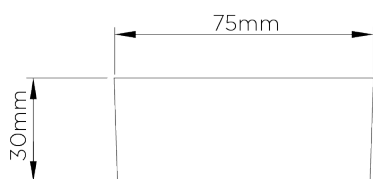

PORTA ROMANA

Cross Braced Ceiling Light

MCL12 | Bronze

Bronze shown with Putty Silk and Frosted Perspex Diffuser

WIDTH
540mm | 21 1/4"

CONSTRUCTED FROM
Patinated brass and perspex

RECOMMENDED SHADE
20" Short Cylinder

MINIMUM DROP
557mm | 22"

WEIGHT
2.2 kg | 4.84 lbs

MAX WATTAGE
40W

DROPS AVAILABLE
557mm / 797mm / 1147mm /
Custom

LAMP
2 x 450lm (5w) LED E14 Candle

VOLTAGE
220-240V

FLEX AND SWITCH
Bronze lampholder

FINISHES
1 Bronze

Cross Braced Ceiling Light

MCL12

WIDTH

540mm | 21 1/4"

MINIMUM DROP

557mm | 22"

DROPS AVAILABLE

557mm / 797mm / 1147mm / Custom