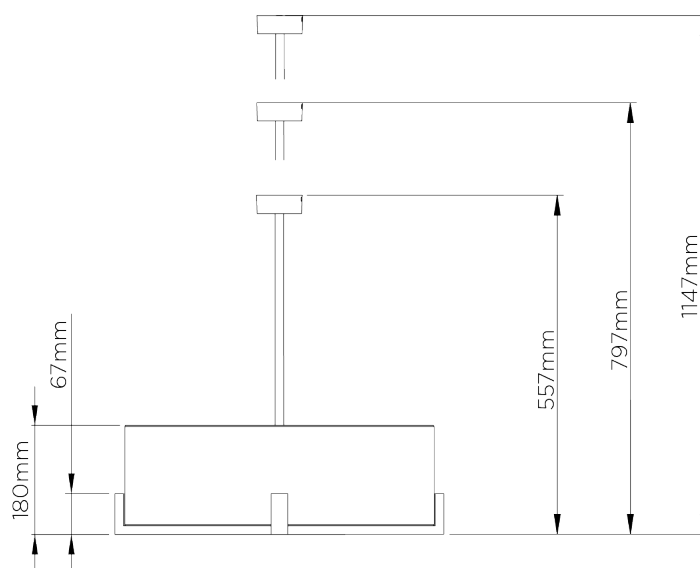

© Porta Romana 2022

Dimensions and weights are provided as a guide. All Porta Romana Products are made by hand and variations can occur in some products. The products you are buying or marketing are exclusive designs belonging to Porta Romana. Please do not submit design sheets featuring our products to other manufacturing companies nor to other parties who might. Any manufacturer found to be reproducing Porta Romana products will be breaching copyright law and will be actively pursued