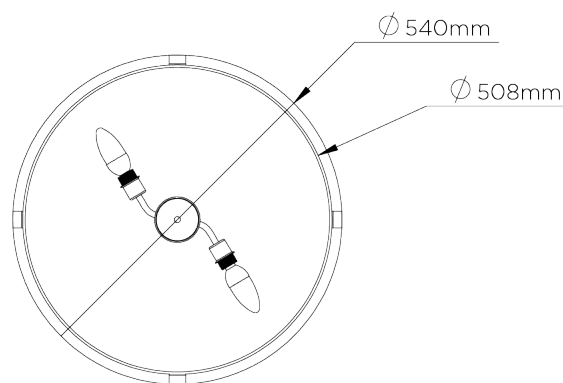

PORTA ROMANA

Cross Braced Ceiling Light

MCL12 | Bronze

Bronze shown with Putty Silk and Frosted Perspex Diffuser

WIDTH
540mm | 21 1/4"

CONSTRUCTED FROM
Patinated brass and perspex

RECOMMENDED SHADE
20" Short Cylinder

MINIMUM DROP
557mm | 22"

WEIGHT
2.2 kg | 4.84 lbs

MAX WATTAGE
40W

DROPS AVAILABLE
557mm / 797mm / 1147mm /
Custom

LAMP
2 x 450lm (5w) LED E14 Candle

VOLTAGE
220-240V

FLEX AND SWITCH
Bronze lampholder

FINISHES
1 Bronze

Cross Braced Ceiling Light

MCL12

WIDTH

540mm | 21 1/4"

MINIMUM DROP

557mm | 22"

DROPS AVAILABLE

557mm / 797mm / 1147mm / Custom