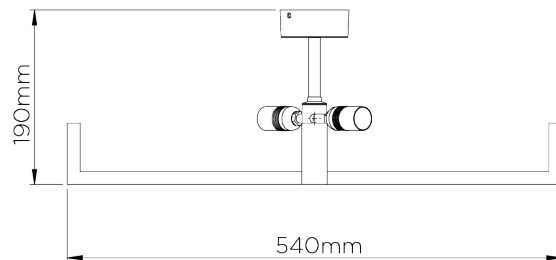

PORTA ROMANA

Cross Braced Bulkhead

MCL32 | Bronze

Bronze shown with 20" Short Cylinder in Putty and Frosted Perspex Diffuser

WIDTH
540mm | 21 1/4"

CONSTRUCTED FROM
Patinated brass and perspex

RECOMMENDED SHADE
20" Short Cylinder

MAXIMUM DROP
120mm | 4 3/4"

WEIGHT
2.2 kg | 4.84 lbs

MAX WATTAGE
25W

DROPS AVAILABLE
120mm

LAMP
2 x 450lm (5w) LED E14 Candle

VOLTAGE
220-240V

FLEX AND SWITCH
Bronze lampholder

FINISHES
1 Bronze

Cross Braced Bulkhead

MCL32

WIDTH
540mm | 21 1/4"

MAXIMUM DROP
120mm | 4 3/4"

DROPS AVAILABLE
120mm

CEILING ROSE DETAIL

© Porta Romana 2022

Dimensions and weights are provided as a guide. All Porta Romana Products are made by hand and variations can occur in some products. The products you are buying or marketing are exclusive designs belonging to Porta Romana. Please do not submit design sheets featuring our products to other manufacturing companies nor to other parties who might. Any manufacturer found to be reproducing Porta Romana products will be breaching copyright law and will be actively pursued