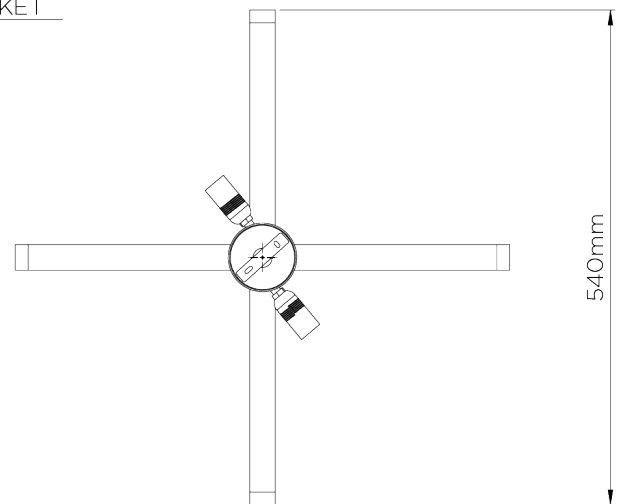

PORTA ROMANA

Cross Braced Bulkhead

MCL32 | Bronze

Bronze shown with 20" Short Cylinder in Putty and Frosted Perspex Diffuser

WIDTH
540mm | 21 1/4"

CONSTRUCTED FROM
Patinated brass and perspex

RECOMMENDED SHADE
20" Short Cylinder

MAXIMUM DROP
120mm | 4 3/4"

WEIGHT
2.2 kg | 4.84 lbs

MAX WATTAGE
25W

DROPS AVAILABLE
120mm

LAMP
2 x 450lm (5w) LED E14 Candle

VOLTAGE
220-240V

FLEX AND SWITCH
Bronze lampholder

FINISHES
1 Bronze

Cross Braced Bulkhead

MCL32

WIDTH
540mm | 21 1/4"

MAXIMUM DROP
120mm | 4 3/4"

DROPS AVAILABLE
120mm

CEILING ROSE DETAIL

© Porta Romana 2022

Dimensions and weights are provided as a guide. All Porta Romana Products are made by hand and variations can occur in some products. The products you are buying or marketing are exclusive designs belonging to Porta Romana. Please do not submit design sheets featuring our products to other manufacturing companies nor to other parties who might. Any manufacturer found to be reproducing Porta Romana products will be breaching copyright law and will be actively pursued