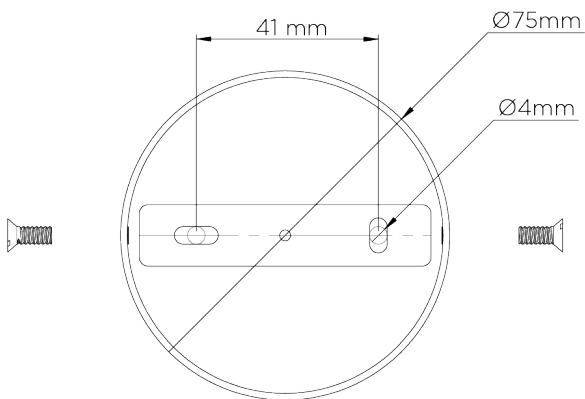

PORTA ROMANA

Cross Braced Bulkhead

MCL32 | Bronze

Bronze shown with 20" Short Cylinder in Putty and Frosted Perspex Diffuser

WIDTH
540mm | 21 1/4"

CONSTRUCTED FROM
Patinated brass and perspex

RECOMMENDED SHADE
20" Short Cylinder

MAXIMUM DROP
120mm | 4 3/4"

WEIGHT
2.2 kg | 4.84 lbs

MAX WATTAGE
25W

DROPS AVAILABLE
120mm

LAMP
2 x 450lm (5w) LED E14 Candle

VOLTAGE
220-240V

FLEX AND SWITCH
Bronze lampholder

FINISHES
1 Bronze

Cross Braced Bulkhead

MCL32

WIDTH
540mm | 21 1/4"

MAXIMUM DROP
120mm | 4 3/4"

DROPS AVAILABLE
120mm

CEILING ROSE DETAIL

© Porta Romana 2022

Dimensions and weights are provided as a guide. All Porta Romana Products are made by hand and variations can occur in some products. The products you are buying or marketing are exclusive designs belonging to Porta Romana. Please do not submit design sheets featuring our products to other manufacturing companies nor to other parties who might. Any manufacturer found to be reproducing Porta Romana products will be breaching copyright law and will be actively pursued