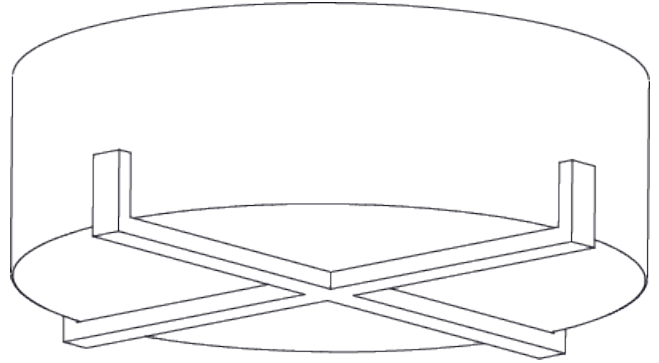

PORTA ROMANA

Cross Braced Bulkhead

MCL32 | Bronze

Bronze shown with 20" Short Cylinder in Putty and Frosted Perspex Diffuser

WIDTH
540mm | 21 1/4"

CONSTRUCTED FROM
Patinated brass and perspex

RECOMMENDED SHADE
20" Short Cylinder

MAXIMUM DROP
120mm | 4 3/4"

WEIGHT
2.2 kg | 4.84 lbs

MAX WATTAGE
25W

DROPS AVAILABLE
120mm

LAMP
2 x 450lm (5w) LED E14 Candle

VOLTAGE
220-240V

FLEX AND SWITCH
Bronze lampholder

FINISHES
1 Bronze

Cross Braced Bulkhead

MCL32

WIDTH
540mm | 21 1/4"

MAXIMUM DROP
120mm | 4 3/4"

DROPS AVAILABLE
120mm

CEILING ROSE DETAIL

© Porta Romana 2022

Dimensions and weights are provided as a guide. All Porta Romana Products are made by hand and variations can occur in some products. The products you are buying or marketing are exclusive designs belonging to Porta Romana. Please do not submit design sheets featuring our products to other manufacturing companies nor to other parties who might. Any manufacturer found to be reproducing Porta Romana products will be breaching copyright law and will be actively pursued