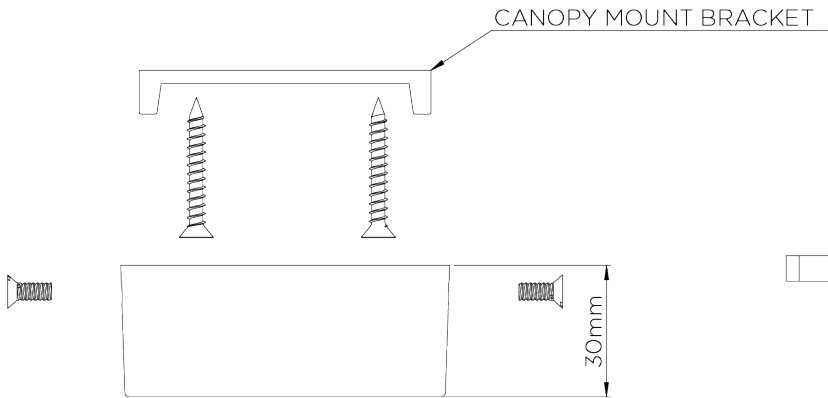

PORTA ROMANA

Cross Braced Bulkhead

MCL32 | Bronze

Bronze shown with 20" Short Cylinder in Putty and Frosted Perspex Diffuser

WIDTH
540mm | 21 1/4"

CONSTRUCTED FROM
Patinated brass and perspex

RECOMMENDED SHADE
20" Short Cylinder

MAXIMUM DROP
120mm | 4 3/4"

WEIGHT
2.2 kg | 4.84 lbs

MAX WATTAGE
25W

DROPS AVAILABLE
120mm

LAMP
2 x 450lm (5w) LED E14 Candle

VOLTAGE
220-240V

FLEX AND SWITCH
Bronze lampholder

FINISHES
1 Bronze

Cross Braced Bulkhead

MCL32

WIDTH
540mm | 21 1/4"

MAXIMUM DROP
120mm | 4 3/4"

DROPS AVAILABLE
120mm

CEILING ROSE DETAIL

© Porta Romana 2022

Dimensions and weights are provided as a guide. All Porta Romana Products are made by hand and variations can occur in some products. The products you are buying or marketing are exclusive designs belonging to Porta Romana. Please do not submit design sheets featuring our products to other manufacturing companies nor to other parties who might. Any manufacturer found to be reproducing Porta Romana products will be breaching copyright law and will be actively pursued