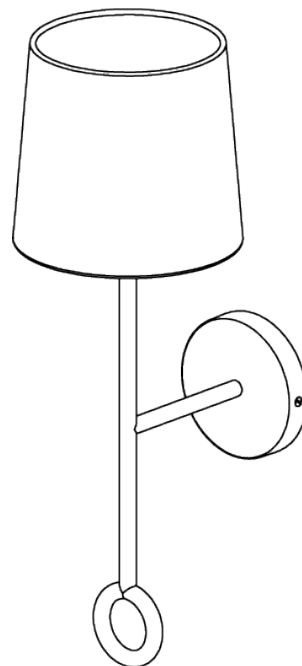

PORTA ROMANA

Crawford Wall Light

TWL124 | Plaster White

Plaster White shown with 7" Bongo in Wicker

HEIGHT
390mm | 15 1/2"

CONSTRUCTED FROM
Forged steel with decorative finish

RECOMMENDED SHADE
7" Bongo

HEIGHT WITH SHADE
520mm | 20 1/2"

WEIGHT
0.8 kg | 1.76 lbs

MAX WATTAGE
40W

WIDTH
80mm | 3 1/4"

PROJECTION
240mm | 9 1/2"

LAMP
1 x 450lm (5w) LED E26 GLS

WIDTH WITH SHADE
178mm | 7 1/4"

VOLTAGE
120V

FINISHES
1 Plaster White

Crawford Wall Light

TWL124

HEIGHT

390mm | 15 1/2"

HEIGHT WITH SHADE

520mm | 20 1/2"

WIDTH

80mm | 3 1/4"

WIDTH WITH SHADE

178mm | 7 1/4"

© Porta Romana 2022

Dimensions and weights are provided as a guide. All Porta Romana Products are made by hand and variations can occur in some products. The products you are buying or marketing are exclusive designs belonging to Porta Romana. Please do not submit design sheets featuring our products to other manufacturing companies nor to other parties who might. Any manufacturer found to be reproducing Porta Romana products will be breaching copyright law and will be actively pursued