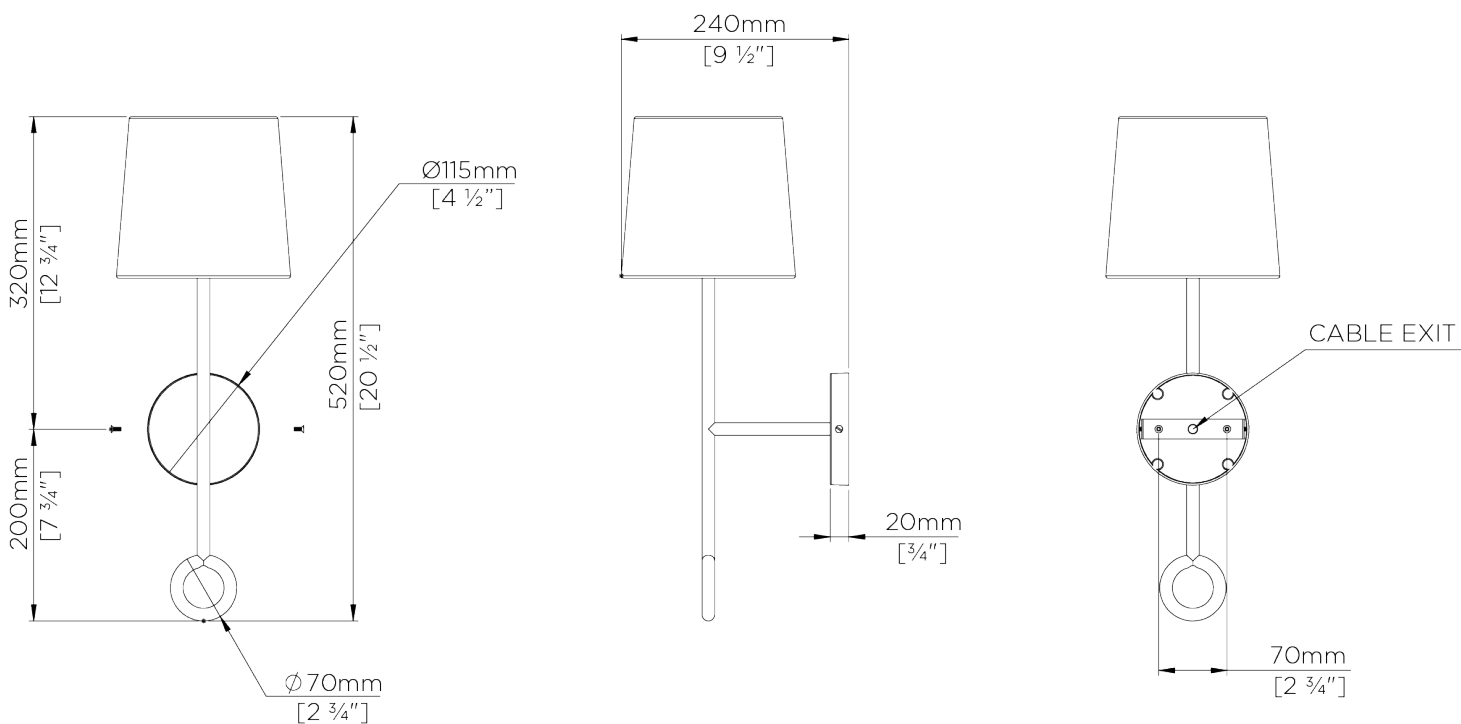

PORTA ROMANA

Crawford Wall Light

TWL124 | Plaster White

Plaster White shown with 7" Bongo in Wicker

HEIGHT
390mm | 15 1/2"

CONSTRUCTED FROM
Forged steel with decorative finish

RECOMMENDED SHADE
7" Bongo

HEIGHT WITH SHADE
520mm | 20 1/2"

WEIGHT
0.8 kg | 1.76 lbs

MAX WATTAGE
40W

WIDTH
80mm | 3 1/4"

PROJECTION
240mm | 9 1/2"

LAMP
1 x 450lm (5w) LED E26 GLS

WIDTH WITH SHADE
178mm | 7 1/4"

VOLTAGE
120V

FINISHES
1 Plaster White

Crawford Wall Light

TWL124

HEIGHT

390mm | 15 1/2"

HEIGHT WITH SHADE

520mm | 20 1/2"

WIDTH

80mm | 3 1/4"

WIDTH WITH SHADE

178mm | 7 1/4"

© Porta Romana 2022

Dimensions and weights are provided as a guide. All Porta Romana Products are made by hand and variations can occur in some products. The products you are buying or marketing are exclusive designs belonging to Porta Romana. Please do not submit design sheets featuring our products to other manufacturing companies nor to other parties who might. Any manufacturer found to be reproducing Porta Romana products will be breaching copyright law and will be actively pursued