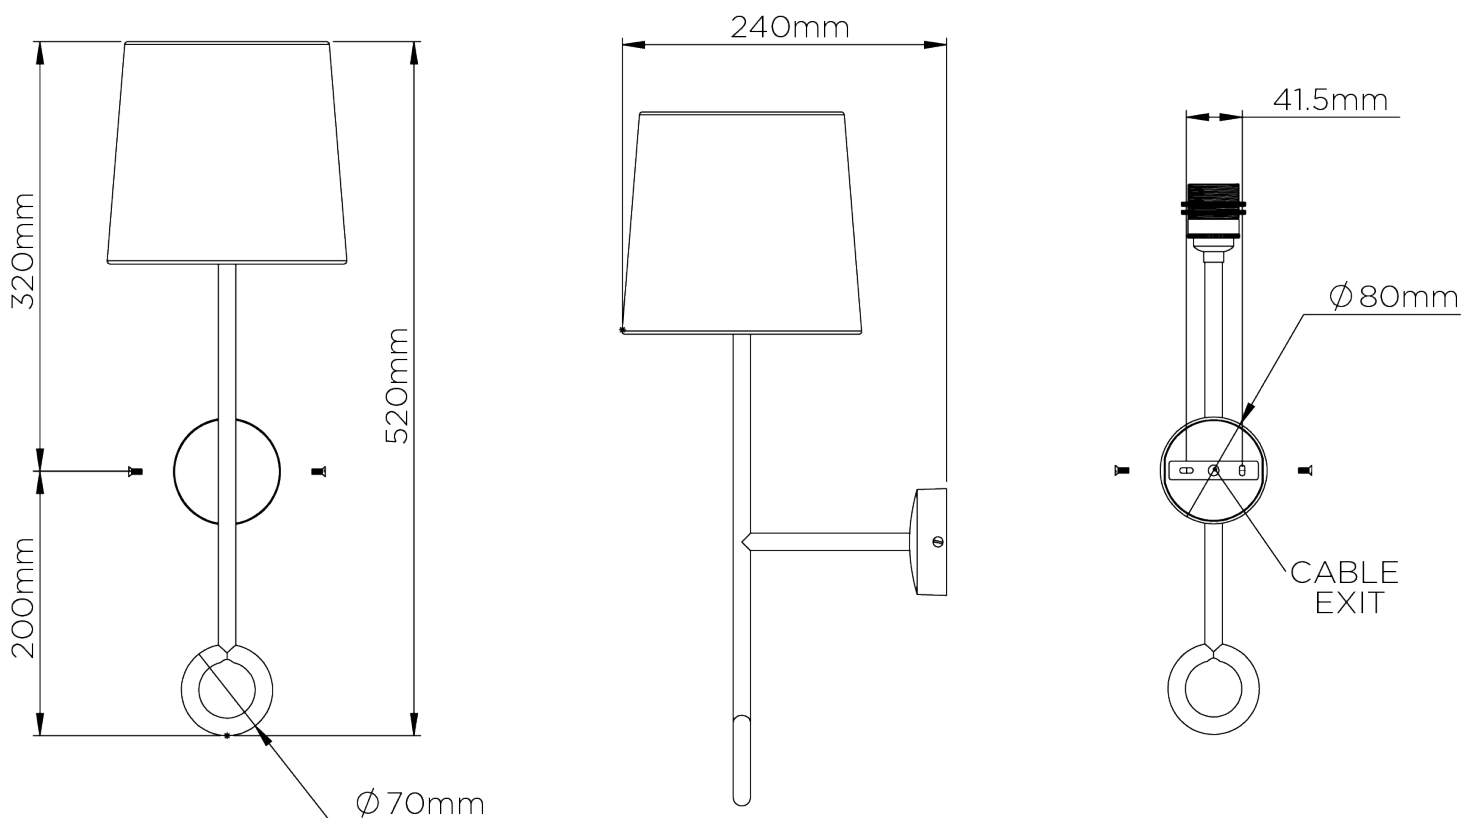

## HEIGHT

390mm | 15 1/2"

## HEIGHT WITH SHADE

520mm | 20 1/2"

## WIDTH

80mm | 3 1/4"

## WIDTH WITH SHADE

178mm | 7 1/4"

© Porta Romana 2022

Dimensions and weights are provided as a guide. All Porta Romana Products are made by hand and variations can occur in some products. The products you are buying or marketing are exclusive designs belonging to Porta Romana. Please do not submit design sheets featuring our products to other manufacturing companies nor to other parties who might. Any manufacturer found to be reproducing Porta Romana products will be breaching copyright law and will be actively pursued