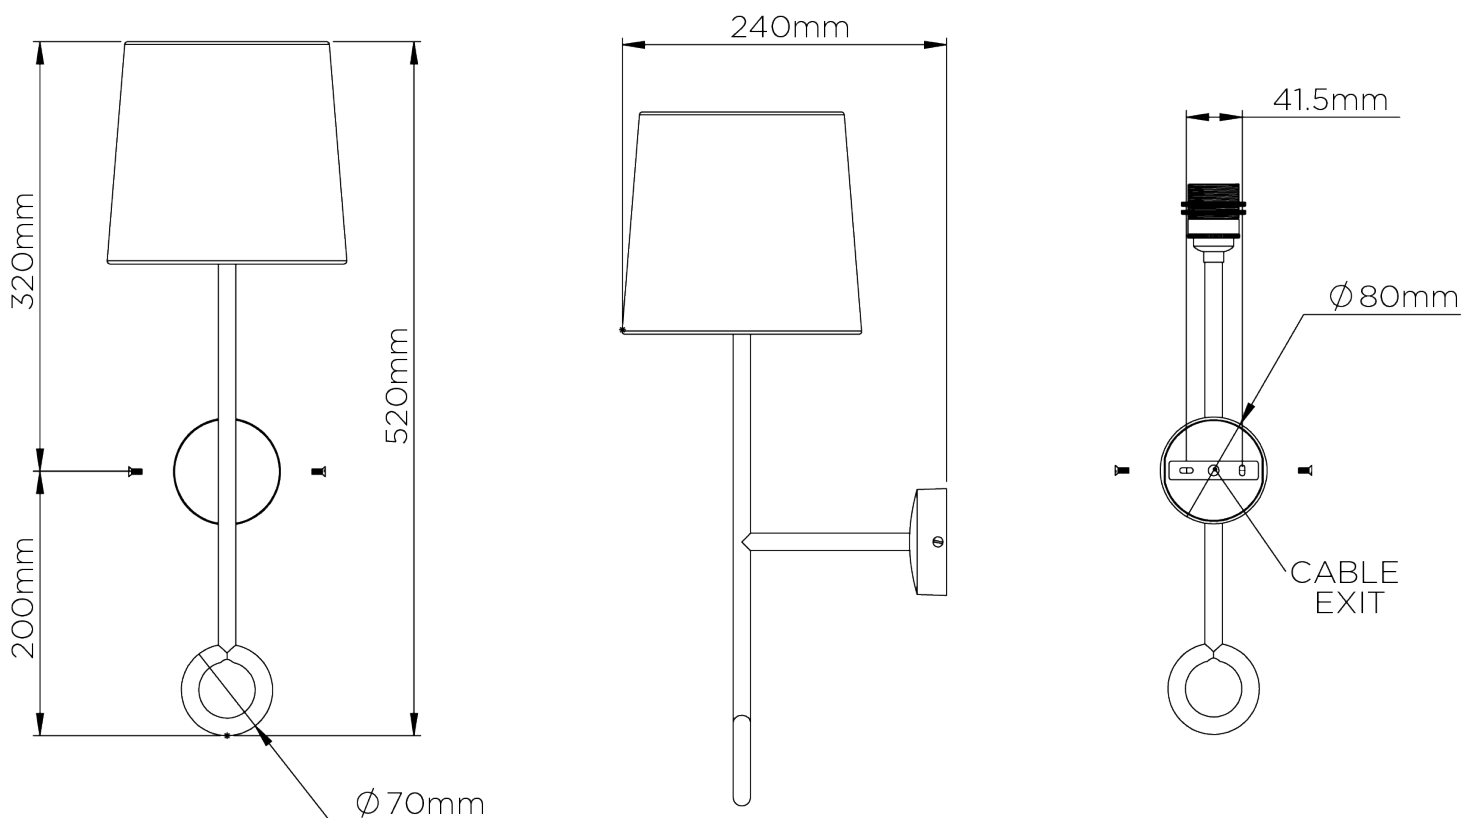

PORTA ROMANA

Crawford Wall Light

TWL124 | Plaster White

Plaster White shown with 7" Bongo in Wicker

HEIGHT 390mm 15 1/2"	CONSTRUCTED FROM Forged steel with decorative finish	RECOMMENDED SHADE 7" Bongo	
HEIGHT WITH SHADE 520mm 20 1/2"	WEIGHT 0.8 kg 1.76 lbs	MAX WATTAGE 40W	
WIDTH 80mm 3 1/4"	PROJECTION 240mm 9 1/2"	LAMP 1 x 450lm (5w) LED E27 Candle	
WIDTH WITH SHADE 178mm 7 1/4"		VOLTAGE 220-240V	
		FLEX AND SWITCH Brass lampholder	

FINISHES
1 Plaster White

Crawford Wall Light

TWL124

HEIGHT
390mm | 15 1/2"

HEIGHT WITH SHADE
520mm | 20 1/2"

WIDTH
80mm | 3 1/4"

WIDTH WITH SHADE
178mm | 7 1/4"

© Porta Romana 2022