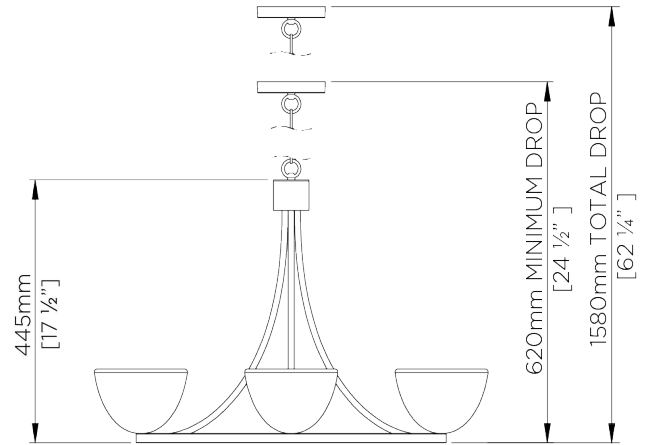

PORTA ROMANA

Compton Chandelier Small

MCL65S | Plaster White

Plaster White

WIDTH
660mm | 26"

CONSTRUCTED FROM
Cast composite and metal with
decorative finish

LAMP
4 x T-4 G-9 Lamp

HEIGHT
442mm | 17 1/2"

WEIGHT
7 kg | 15.4 lbs

VOLTAGE
120V

MINIMUM DROP
620mm | 24 1/2"

MAXIMUM DROP
1580mm | 62 1/4"

FINISHES
1 Plaster White

Compton Chandelier Small

MCL65S

WIDTH
660mm | 26"

MINIMUM DROP
620mm | 24 1/2"

MAXIMUM DROP
1580mm | 62 1/4"

CEILING MOUNT BRACKET

CEILING ROSE DETAIL

Ø 660mm [Ø 26"]

© Porta Romana 2022

Dimensions and weights are provided as a guide. All Porta Romana Products are made by hand and variations can occur in some products. The products you are buying or marketing are exclusive designs belonging to Porta Romana. Please do not submit design sheets featuring our products to other manufacturing companies nor to other parties who might. Any manufacturer found to be reproducing Porta Romana products will be breaching copyright law and will be actively pursued