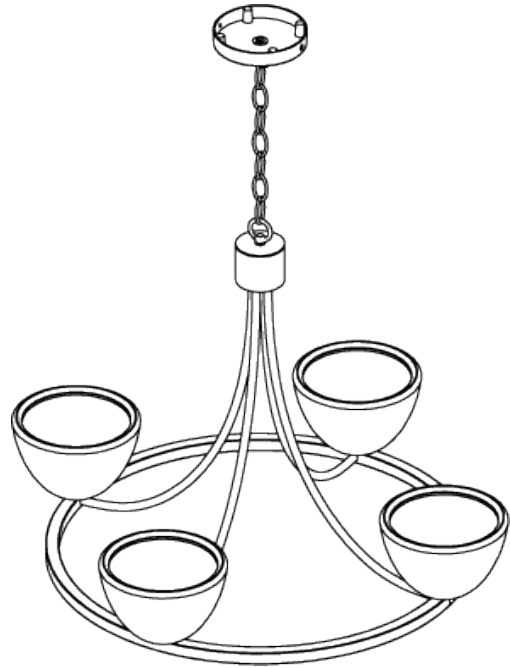

PORTA ROMANA

Compton Chandelier Small

MCL65S | Plaster White

Plaster White

WIDTH
660mm | 26"

CONSTRUCTED FROM
Cast composite and metal with
decorative finish

LAMP
4 x T-4 G-9 Lamp

HEIGHT
442mm | 17 1/2"

WEIGHT
7 kg | 15.4 lbs

VOLTAGE
120V

MINIMUM DROP
620mm | 24 1/2"

MAXIMUM DROP
1580mm | 62 1/4"

FINISHES
1 Plaster White

Compton Chandelier Small

MCL65S

WIDTH
660mm | 26"

MINIMUM DROP
620mm | 24 1/2"

MAXIMUM DROP
1580mm | 62 1/4"

CEILING MOUNT BRACKET

CEILING ROSE DETAIL

Ø 660mm [Ø 26"]

© Porta Romana 2022

Dimensions and weights are provided as a guide. All Porta Romana Products are made by hand and variations can occur in some products. The products you are buying or marketing are exclusive designs belonging to Porta Romana. Please do not submit design sheets featuring our products to other manufacturing companies nor to other parties who might. Any manufacturer found to be reproducing Porta Romana products will be breaching copyright law and will be actively pursued