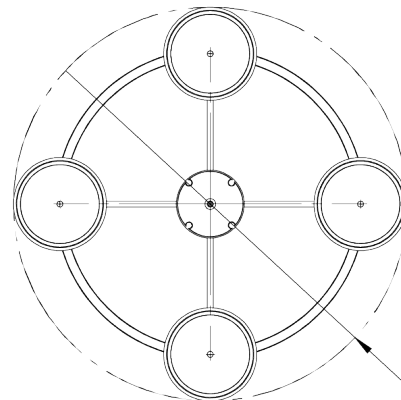

PORTA ROMANA

Compton Chandelier Small

MCL65S | Plaster White

Plaster White

WIDTH
660mm | 26"

CONSTRUCTED FROM
Cast composite and metal with
decorative finish

LAMP
4 x T-4 G-9 Lamp

HEIGHT
442mm | 17 1/2"

WEIGHT
7 kg | 15.4 lbs

VOLTAGE
120V

MINIMUM DROP
620mm | 24 1/2"

MAXIMUM DROP
1580mm | 62 1/4"

FINISHES
1 Plaster White

Compton Chandelier Small

MCL65S

WIDTH
660mm | 26"

MINIMUM DROP
620mm | 24 1/2"

MAXIMUM DROP
1580mm | 62 1/4"

CEILING MOUNT BRACKET

CEILING ROSE DETAIL

Ø 660mm [Ø 26"]

© Porta Romana 2022

Dimensions and weights are provided as a guide. All Porta Romana Products are made by hand and variations can occur in some products. The products you are buying or marketing are exclusive designs belonging to Porta Romana. Please do not submit design sheets featuring our products to other manufacturing companies nor to other parties who might. Any manufacturer found to be reproducing Porta Romana products will be breaching copyright law and will be actively pursued