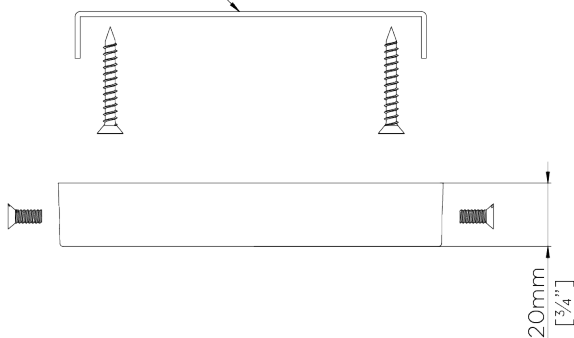

PORTA ROMANA

Compton Chandelier Small

MCL65S | Plaster White

Plaster White

WIDTH
660mm | 26"

CONSTRUCTED FROM
Cast composite and metal with
decorative finish

LAMP
4 x T-4 G-9 Lamp

HEIGHT
442mm | 17 1/2"

WEIGHT
7 kg | 15.4 lbs

VOLTAGE
120V

MINIMUM DROP
620mm | 24 1/2"

MAXIMUM DROP
1580mm | 62 1/4"

FINISHES
1 Plaster White

Compton Chandelier Small

MCL65S

WIDTH
660mm | 26"

MINIMUM DROP
620mm | 24 1/2"

MAXIMUM DROP
1580mm | 62 1/4"

CEILING MOUNT BRACKET

CEILING ROSE DETAIL

Ø 660mm [Ø 26"]

© Porta Romana 2022

Dimensions and weights are provided as a guide. All Porta Romana Products are made by hand and variations can occur in some products. The products you are buying or marketing are exclusive designs belonging to Porta Romana. Please do not submit design sheets featuring our products to other manufacturing companies nor to other parties who might. Any manufacturer found to be reproducing Porta Romana products will be breaching copyright law and will be actively pursued