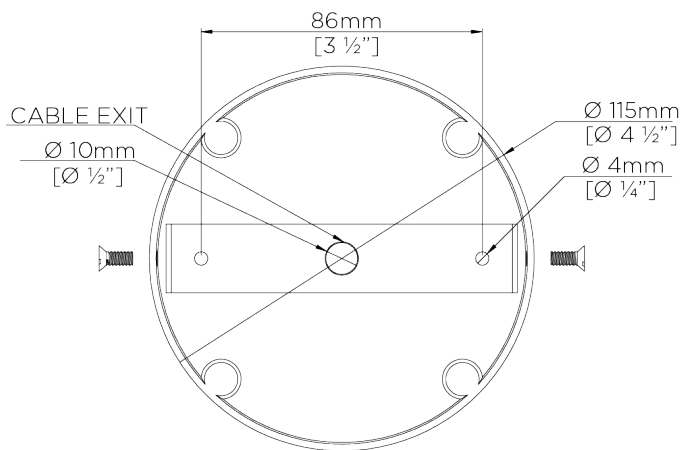

PORTA ROMANA

Compton Chandelier Small

MCL65S | Plaster White

Plaster White

WIDTH
660mm | 26"

CONSTRUCTED FROM
Cast composite and metal with
decorative finish

LAMP
4 x T-4 G-9 Lamp

HEIGHT
442mm | 17 1/2"

WEIGHT
7 kg | 15.4 lbs

VOLTAGE
120V

MINIMUM DROP
620mm | 24 1/2"

MAXIMUM DROP
1580mm | 62 1/4"

FINISHES
1 Plaster White

Compton Chandelier Small

MCL65S

WIDTH
660mm | 26"

MINIMUM DROP
620mm | 24 1/2"

MAXIMUM DROP
1580mm | 62 1/4"

CEILING MOUNT BRACKET

CEILING ROSE DETAIL

Ø 660mm [Ø 26"]

© Porta Romana 2022

Dimensions and weights are provided as a guide. All Porta Romana Products are made by hand and variations can occur in some products. The products you are buying or marketing are exclusive designs belonging to Porta Romana. Please do not submit design sheets featuring our products to other manufacturing companies nor to other parties who might. Any manufacturer found to be reproducing Porta Romana products will be breaching copyright law and will be actively pursued