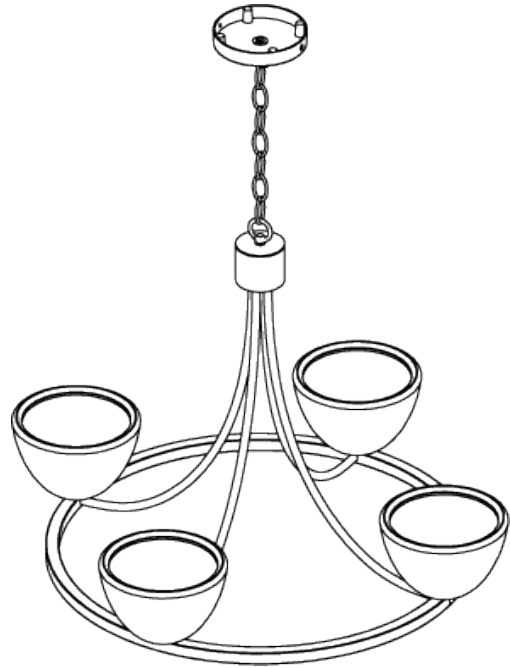

PORTA ROMANA

Compton Chandelier Small

MCL65S | Plaster White

Plaster White

WIDTH
660mm | 26"

CONSTRUCTED FROM
Cast composite and metal with decorative finish

LAMP
4 x 320lm (3w) LED G9 Capsule

HEIGHT
442mm | 17 1/2"

WEIGHT
7 kg | 15.4 lbs

VOLTAGE
220-240V

MINIMUM DROP
620mm | 24 1/2"

MAXIMUM DROP
1580mm | 62 1/4"

FINISHES
1 Plaster White

Compton Chandelier Small

MCL65S

WIDTH
660mm | 26"

MINIMUM DROP
620mm | 24 1/2"

MAXIMUM DROP
1580mm | 62 1/4"

CEILING ROSE DETAIL

© Porta Romana 2022

Dimensions and weights are provided as a guide. All Porta Romana Products are made by hand and variations can occur in some products. The products you are buying or marketing are exclusive designs belonging to Porta Romana. Please do not submit design sheets featuring our products to other manufacturing companies nor to other parties who might. Any manufacturer found to be reproducing Porta Romana products will be breaching copyright law and will be actively pursued