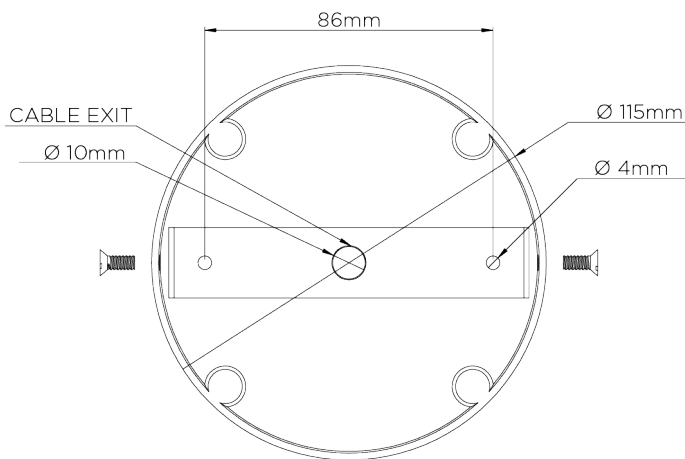

PORTA ROMANA

Compton Chandelier Small

MCL65S | Plaster White

Plaster White

WIDTH
660mm | 26"

CONSTRUCTED FROM
Cast composite and metal with decorative finish

LAMP
4 x 320lm (3w) LED G9 Capsule

HEIGHT
442mm | 17 1/2"

WEIGHT
7 kg | 15.4 lbs

VOLTAGE
220-240V

MINIMUM DROP
620mm | 24 1/2"

MAXIMUM DROP
1580mm | 62 1/4"

FINISHES
1 Plaster White

Compton Chandelier Small

MCL65S

WIDTH
660mm | 26"

MINIMUM DROP
620mm | 24 1/2"

MAXIMUM DROP
1580mm | 62 1/4"

CEILING ROSE DETAIL

© Porta Romana 2022

Dimensions and weights are provided as a guide. All Porta Romana Products are made by hand and variations can occur in some products. The products you are buying or marketing are exclusive designs belonging to Porta Romana. Please do not submit design sheets featuring our products to other manufacturing companies nor to other parties who might. Any manufacturer found to be reproducing Porta Romana products will be breaching copyright law and will be actively pursued