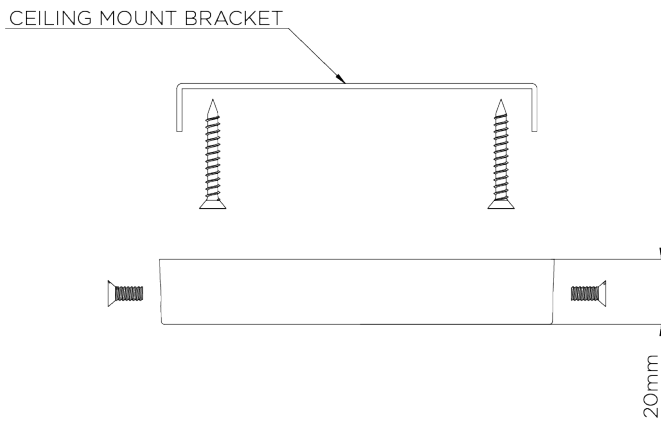

PORTA ROMANA

Compton Chandelier Small

MCL65S | Plaster White

Plaster White

WIDTH
660mm | 26"

CONSTRUCTED FROM
Cast composite and metal with decorative finish

LAMP
4 x 320lm (3w) LED G9 Capsule

HEIGHT
442mm | 17 1/2"

WEIGHT
7 kg | 15.4 lbs

VOLTAGE
220-240V

MINIMUM DROP
620mm | 24 1/2"

MAXIMUM DROP
1580mm | 62 1/4"

FINISHES
1 Plaster White

Compton Chandelier Small

MCL65S

WIDTH
660mm | 26"

MINIMUM DROP
620mm | 24 1/2"

MAXIMUM DROP
1580mm | 62 1/4"

CEILING ROSE DETAIL

© Porta Romana 2022

Dimensions and weights are provided as a guide. All Porta Romana Products are made by hand and variations can occur in some products. The products you are buying or marketing are exclusive designs belonging to Porta Romana. Please do not submit design sheets featuring our products to other manufacturing companies nor to other parties who might. Any manufacturer found to be reproducing Porta Romana products will be breaching copyright law and will be actively pursued