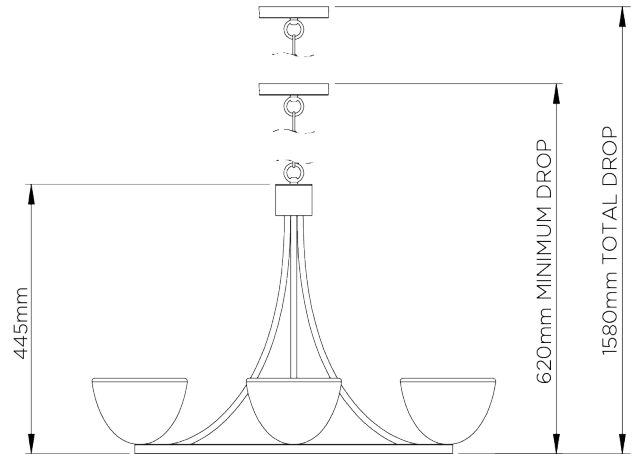

PORTA ROMANA

Compton Chandelier Small

MCL65S | Plaster White

Plaster White

WIDTH
660mm | 26"

CONSTRUCTED FROM
Cast composite and metal with decorative finish

LAMP
4 x 320lm (3w) LED G9 Capsule

HEIGHT
442mm | 17 1/2"

WEIGHT
7 kg | 15.4 lbs

VOLTAGE
220-240V

MINIMUM DROP
620mm | 24 1/2"

MAXIMUM DROP
1580mm | 62 1/4"

FINISHES
1 Plaster White

Compton Chandelier Small

MCL65S

WIDTH
660mm | 26"

MINIMUM DROP
620mm | 24 1/2"

MAXIMUM DROP
1580mm | 62 1/4"

CEILING ROSE DETAIL

© Porta Romana 2022

Dimensions and weights are provided as a guide. All Porta Romana Products are made by hand and variations can occur in some products. The products you are buying or marketing are exclusive designs belonging to Porta Romana. Please do not submit design sheets featuring our products to other manufacturing companies nor to other parties who might. Any manufacturer found to be reproducing Porta Romana products will be breaching copyright law and will be actively pursued