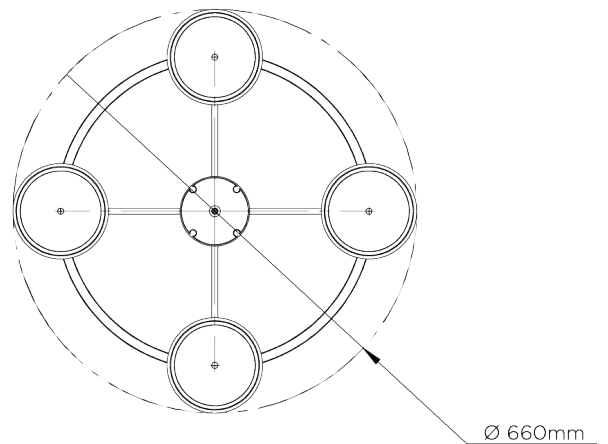

PORTA ROMANA

Compton Chandelier Small

MCL65S | Plaster White

Plaster White

WIDTH
660mm | 26"

CONSTRUCTED FROM
Cast composite and metal with decorative finish

LAMP
4 x 320lm (3w) LED G9 Capsule

HEIGHT
442mm | 17 1/2"

WEIGHT
7 kg | 15.4 lbs

VOLTAGE
220-240V

MINIMUM DROP
620mm | 24 1/2"

MAXIMUM DROP
1580mm | 62 1/4"

FINISHES
1 Plaster White

Compton Chandelier Small

MCL65S

WIDTH
660mm | 26"

MINIMUM DROP
620mm | 24 1/2"

MAXIMUM DROP
1580mm | 62 1/4"

CEILING ROSE DETAIL

© Porta Romana 2022

Dimensions and weights are provided as a guide. All Porta Romana Products are made by hand and variations can occur in some products. The products you are buying or marketing are exclusive designs belonging to Porta Romana. Please do not submit design sheets featuring our products to other manufacturing companies nor to other parties who might. Any manufacturer found to be reproducing Porta Romana products will be breaching copyright law and will be actively pursued