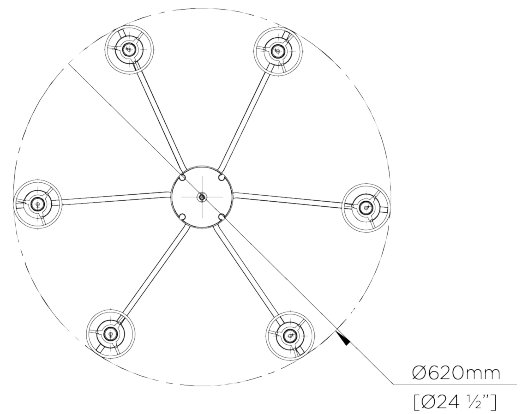

PORTA ROMANA

Clare Chandelier

MCL89 | Patinated Brass

Antiqued Brass

HEIGHT
540mm | 21 1/2"

CONSTRUCTED FROM
Patinated brass

RECOMMENDED SHADE
3.5 Top Hat

HEIGHT WITH SHADE
540mm | 21 1/2"

WEIGHT
2.8KG | 6.25LBS

MAX WATTAGE
40W

WIDTH
620MM | 24 1/2"

LAMP
6 X 450LM (5W) LED E14 CANDLE

MINIMUM DROP
630MM | 24 3/4"

VOLTAGE
120v

MAXIMUM DROP
1600MM | 63"

FINISHES

1. Antiqued Brass

CRATE CHARGES WILL APPLY, THIS PIECE REQUIRES A DEDICATED CARRIER

Clare Chandelier

MCL89

Height
1600mm | 63"

Height With Shade
630mm | 24 3/4"

Width
620mm | 24 1/2"

Minimum Drop
630mm | 24 3/4"

Maximum Drop
63"

CEILING ROSE DETAIL

© Porta Romana 2022

Dimensions and weights are provided as a guide. All Porta Romana Products are made by hand and variations can occur in some products. The products you are buying or marketing are exclusive designs belonging to Porta Romana. Please do not submit design sheets featuring our products to other manufacturing companies nor to other parties who might. Any manufacturer found to be reproducing Porta Romana products will be breaching copyright law and will be actively pursued