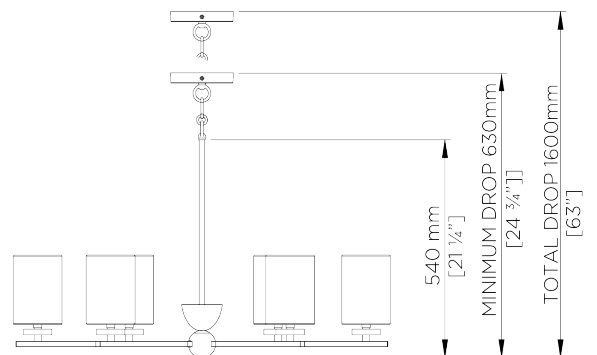

PORTA ROMANA

Clare Chandelier

MCL89 | Patinated Brass

Antiqued Brass

HEIGHT
540mm | 21 1/2"

CONSTRUCTED FROM
Patinated brass

RECOMMENDED SHADE
3.5 Top Hat

HEIGHT WITH SHADE
540mm | 21 1/2"

WEIGHT
2.8KG | 6.25LBS

MAX WATTAGE
40W

WIDTH
620MM | 24 1/2"

LAMP
6 X 450LM (5W) LED E14 CANDLE

MINIMUM DROP
630MM | 24 3/4"

VOLTAGE
120v

MAXIMUM DROP
1600MM | 63"

FINISHES

1. Antiqued Brass

CRATE CHARGES WILL APPLY, THIS PIECE REQUIRES A DEDICATED CARRIER

Clare Chandelier

MCL89

Height
1600mm | 63"

Height With Shade
630mm | 24 3/4"

Width
620mm | 24 1/2"

Minimum Drop
630mm | 24 3/4"

Maximum Drop
63"

CEILING ROSE DETAIL

© Porta Romana 2022

Dimensions and weights are provided as a guide. All Porta Romana Products are made by hand and variations can occur in some products. The products you are buying or marketing are exclusive designs belonging to Porta Romana. Please do not submit design sheets featuring our products to other manufacturing companies nor to other parties who might. Any manufacturer found to be reproducing Porta Romana products will be breaching copyright law and will be actively pursued