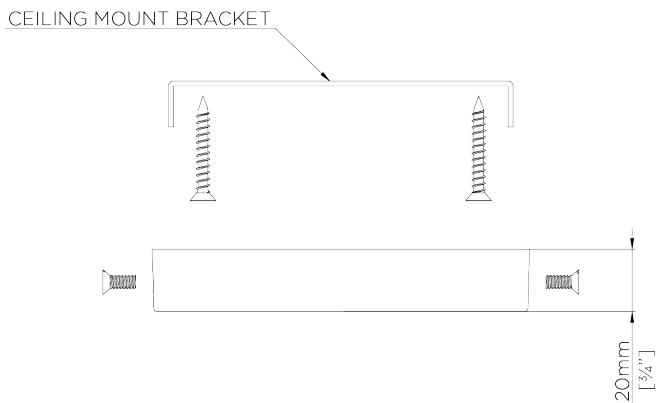

PORTA ROMANA

Clare Chandelier

MCL89 | Patinated Brass

Antiqued Brass

HEIGHT
540mm | 21 1/2"

CONSTRUCTED FROM
Patinated brass

RECOMMENDED SHADE
3.5 Top Hat

HEIGHT WITH SHADE
540mm | 21 1/2"

WEIGHT
2.8KG | 6.25LBS

MAX WATTAGE
40W

WIDTH
620MM | 24 1/2"

LAMP
6 X 450LM (5W) LED E14 CANDLE

MINIMUM DROP
630MM | 24 3/4"

VOLTAGE
120v

MAXIMUM DROP
1600MM | 63"

FINISHES

1. Antiqued Brass

CRATE CHARGES WILL APPLY, THIS PIECE REQUIRES A DEDICATED CARRIER

Clare Chandelier

MCL89

Height
1600mm | 63"

Height With Shade
630mm | 24 3/4"

Width
620mm | 24 1/2"

Minimum Drop
630mm | 24 3/4"

Maximum Drop
63"

CEILING ROSE DETAIL

© Porta Romana 2022

Dimensions and weights are provided as a guide. All Porta Romana Products are made by hand and variations can occur in some products. The products you are buying or marketing are exclusive designs belonging to Porta Romana. Please do not submit design sheets featuring our products to other manufacturing companies nor to other parties who might. Any manufacturer found to be reproducing Porta Romana products will be breaching copyright law and will be actively pursued