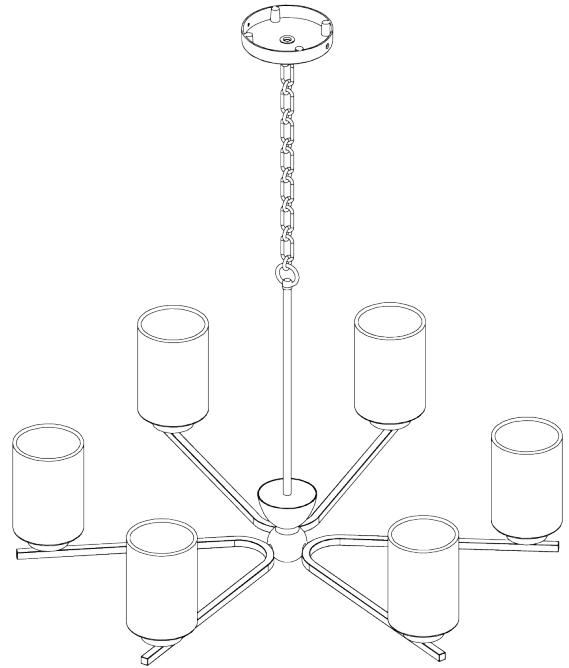

PORTA ROMANA

Clare Chandelier

MCL89 | Patinated Brass

Antiqued Brass

HEIGHT
540mm | 21 1/2"

CONSTRUCTED FROM
Patinated brass

RECOMMENDED SHADE
3.5 Top Hat

HEIGHT WITH SHADE
540mm | 21 1/2"

WEIGHT
2.8KG | 6.25LBS

MAX WATTAGE
40W

WIDTH
620MM | 24 1/2"

LAMP
6 X 450LM (5W) LED E14 CANDLE

MINIMUM DROP
630MM | 24 3/4"

VOLTAGE
120v

MAXIMUM DROP
1600MM | 63"

FINISHES

1. Antiqued Brass

CRATE CHARGES WILL APPLY, THIS PIECE REQUIRES A DEDICATED CARRIER

Clare Chandelier

MCL89

Height
1600mm | 63"

Height With Shade
630mm | 24 3/4"

Width
620mm | 24 1/2"

Minimum Drop
630mm | 24 3/4"

Maximum Drop
63"

CEILING ROSE DETAIL

© Porta Romana 2022

Dimensions and weights are provided as a guide. All Porta Romana Products are made by hand and variations can occur in some products. The products you are buying or marketing are exclusive designs belonging to Porta Romana. Please do not submit design sheets featuring our products to other manufacturing companies nor to other parties who might. Any manufacturer found to be reproducing Porta Romana products will be breaching copyright law and will be actively pursued