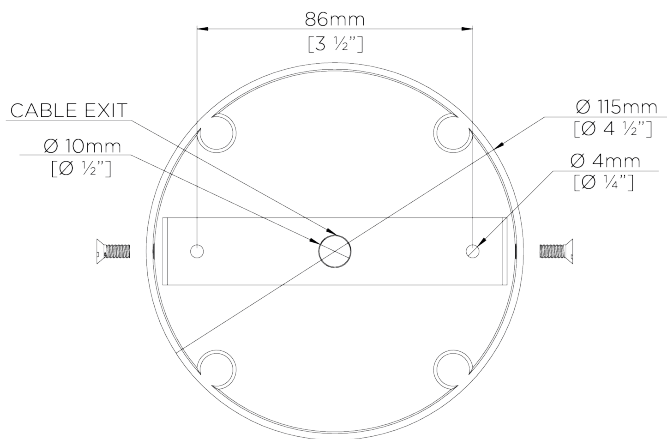

PORTA ROMANA

Clare Chandelier

MCL89 | Patinated Brass

Antiqued Brass

HEIGHT
540mm | 21 1/2"

CONSTRUCTED FROM
Patinated brass

RECOMMENDED SHADE
3.5 Top Hat

HEIGHT WITH SHADE
540mm | 21 1/2"

WEIGHT
2.8KG | 6.25LBS

MAX WATTAGE
40W

WIDTH
620MM | 24 1/2"

LAMP
6 X 450LM (5W) LED E14 CANDLE

MINIMUM DROP
630MM | 24 3/4"

VOLTAGE
120v

MAXIMUM DROP
1600MM | 63"

FINISHES

1. Antiqued Brass

CRATE CHARGES WILL APPLY, THIS PIECE REQUIRES A DEDICATED CARRIER

Clare Chandelier

MCL89

Height
1600mm | 63"

Height With Shade
630mm | 24 3/4"

Width
620mm | 24 1/2"

Minimum Drop
630mm | 24 3/4"

Maximum Drop
63"

CEILING ROSE DETAIL

© Porta Romana 2022

Dimensions and weights are provided as a guide. All Porta Romana Products are made by hand and variations can occur in some products. The products you are buying or marketing are exclusive designs belonging to Porta Romana. Please do not submit design sheets featuring our products to other manufacturing companies nor to other parties who might. Any manufacturer found to be reproducing Porta Romana products will be breaching copyright law and will be actively pursued