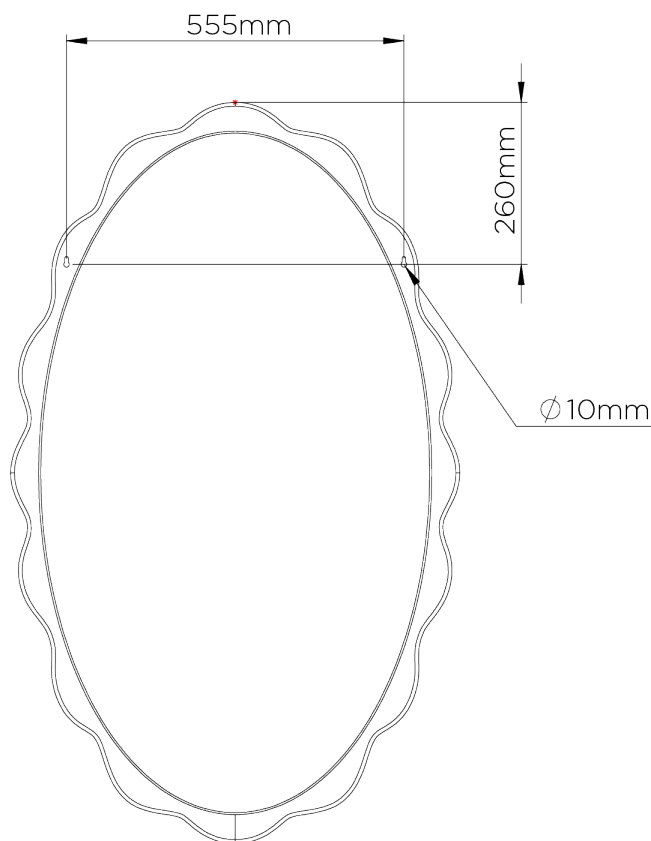

## Clam Shell Mirror

WM56 | Plaster White

Shown in Plaster White

HEIGHT  
1200mm | 47 1/4"

WIDTH  
720mm | 28 1/2"

DEPTH  
50mm | 2"

CONSTRUCTED FROM  
Cast composite with decorative  
finish

NET WEIGHT  
7.5 kg | 16.5 lb

FIXING METHOD  
Key Hole Fixing

Requires crate for all overseas  
destinations. Crating charges may apply

FINISHES  
1 Plaster White

# Clam Shell Mirror

WM56

HEIGHT  
1200mm | 47 1/4"

WIDTH  
720mm | 28 1/2"

DEPTH  
50mm | 2"

© Porta Romana 2022

Dimensions and weights are provided as a guide. All Porta Romana Products are made by hand and variations can occur in some products. The products you are buying or marketing are exclusive designs belonging to Porta Romana. Please do not submit design sheets featuring our products to other manufacturing companies nor to other parties who might. Any manufacturer found to be reproducing Porta Romana products will be breaching copyright law and will be actively pursued