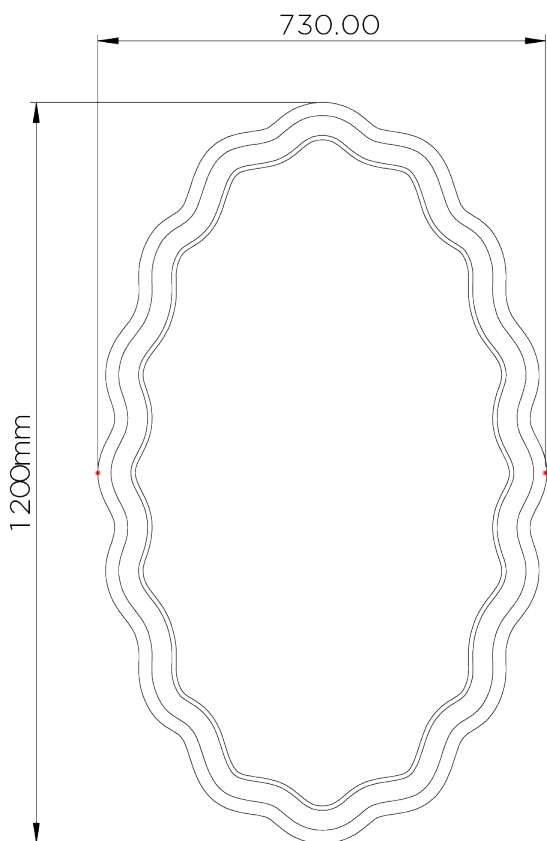

## Clam Shell Mirror

WM56 | Plaster White

Shown in Plaster White

HEIGHT  
1200mm | 47 1/4"

WIDTH  
720mm | 28 1/2"

DEPTH  
50mm | 2"

CONSTRUCTED FROM  
Cast composite with decorative  
finish

NET WEIGHT  
7.5 kg | 16.5 lb

# Clam Shell Mirror

WM56

HEIGHT  
1200mm | 47 1/4"

WIDTH  
720mm | 28 1/2"

DEPTH  
50mm | 2"

© Porta Romana 2022

Dimensions and weights are provided as a guide. All Porta Romana Products are made by hand and variations can occur in some products. The products you are buying or marketing are exclusive designs belonging to Porta Romana. Please do not submit design sheets featuring our products to other manufacturing companies nor to other parties who might. Any manufacturer found to be reproducing Porta Romana products will be breaching copyright law and will be actively pursued