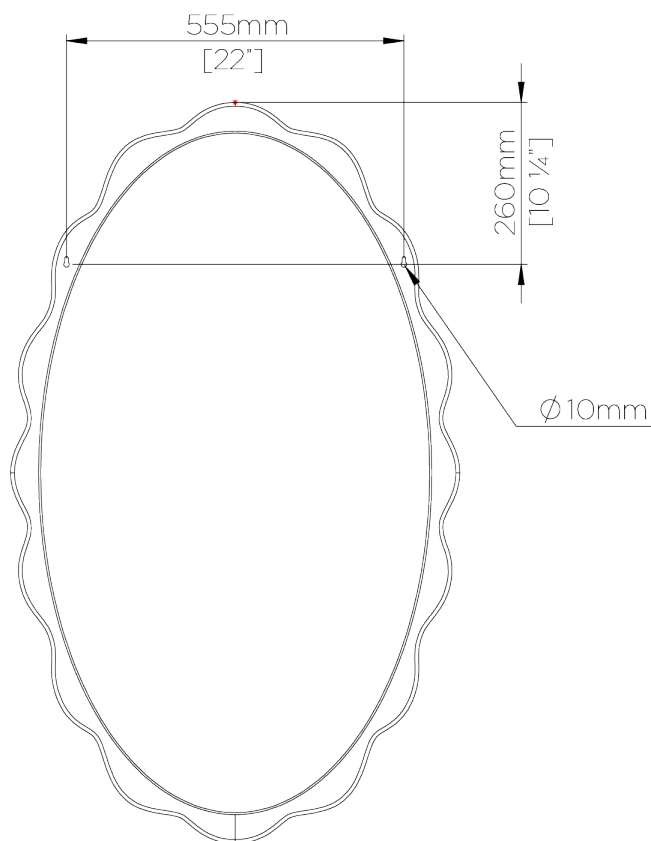

PORTA ROMANA

Clam Shell Mirror

WM56 | Plaster White

Shown in Plaster White

HEIGHT
1200mm | 47 1/4"

CONSTRUCTED FROM
Cast composite with decorative
finish

FIXING METHOD
Key Hole Fixing

WIDTH
720mm | 28 1/2"

NET WEIGHT
7.5 kg | 16.5 lb

Requires crate for all overseas
destinations. Crating charges may apply

DEPTH
50mm | 2"

FINISHES
1 Plaster White

Clam Shell Mirror

WM56

HEIGHT
1200mm | 47 1/4"

WIDTH
720mm | 28 1/2"

DEPTH
50mm | 2"

© Porta Romana 2022

Dimensions and weights are provided as a guide. All Porta Romana Products are made by hand and variations can occur in some products. The products you are buying or marketing are exclusive designs belonging to Porta Romana. Please do not submit design sheets featuring our products to other manufacturing companies nor to other parties who might. Any manufacturer found to be reproducing Porta Romana products will be breaching copyright law and will be actively pursued