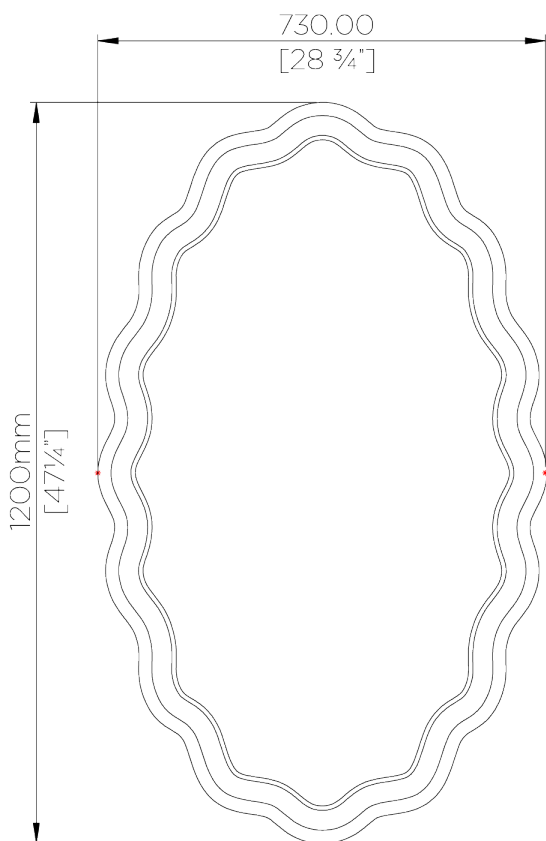

PORTA ROMANA

Clam Shell Mirror

WM56 | Plaster White

Shown in Plaster White

HEIGHT
1200mm | 47 1/4"

CONSTRUCTED FROM
Cast composite with decorative
finish

FIXING METHOD
Key Hole Fixing

WIDTH
720mm | 28 1/2"

NET WEIGHT
7.5 kg | 16.5 lb

Requires crate for all overseas
destinations. Crating charges may apply

DEPTH
50mm | 2"

FINISHES
1 Plaster White

Clam Shell Mirror

WM56

HEIGHT
1200mm | 47 1/4"

WIDTH
720mm | 28 1/2"

DEPTH
50mm | 2"

© Porta Romana 2022

Dimensions and weights are provided as a guide. All Porta Romana Products are made by hand and variations can occur in some products. The products you are buying or marketing are exclusive designs belonging to Porta Romana. Please do not submit design sheets featuring our products to other manufacturing companies nor to other parties who might. Any manufacturer found to be reproducing Porta Romana products will be breaching copyright law and will be actively pursued