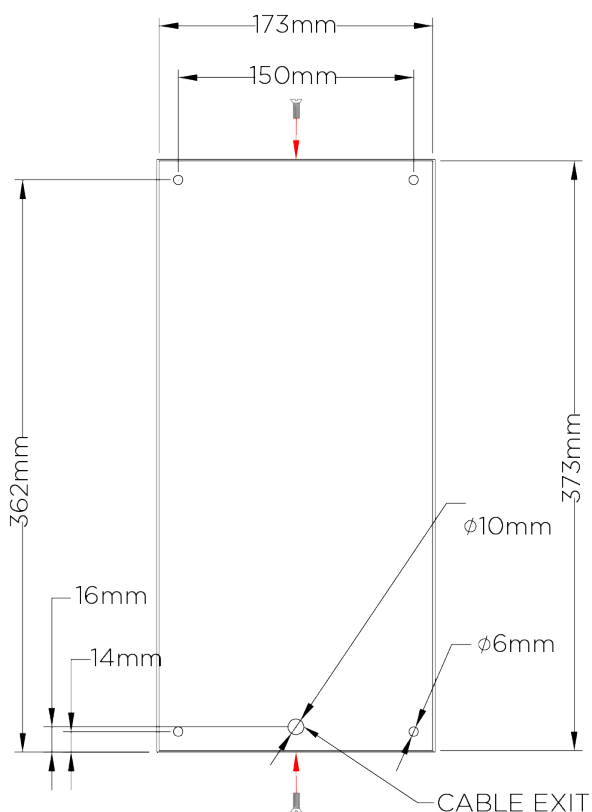

PORTA ROMANA

Chloe Wall Light

TWL90 | Nickel

Perspex with Nickel

HEIGHT
375mm | 15"

CONSTRUCTED FROM
Patinated or nickel plated brass and
perspex

MAX WATTAGE
3.4W

WIDTH
175mm | 7"

WEIGHT
2.8 kg | 6.16 lbs

LAMP
LED Supplied Fitted

PROJECTION
65mm | 2 3/4"

VOLTAGE
220-240V

FINISHES

- 1 Nickel
- 2 Brass

Chloe Wall Light

TWL90

HEIGHT
375mm | 15"

WIDTH
175mm | 7"

BACK

FRONT

SIDE

© Porta Romana 2022

Dimensions and weights are provided as a guide. All Porta Romana Products are made by hand and variations can occur in some products. The products you are buying or marketing are exclusive designs belonging to Porta Romana. Please do not submit design sheets featuring our products to other manufacturing companies nor to other parties who might. Any manufacturer found to be reproducing Porta Romana products will be breaching copyright law and will be actively pursued