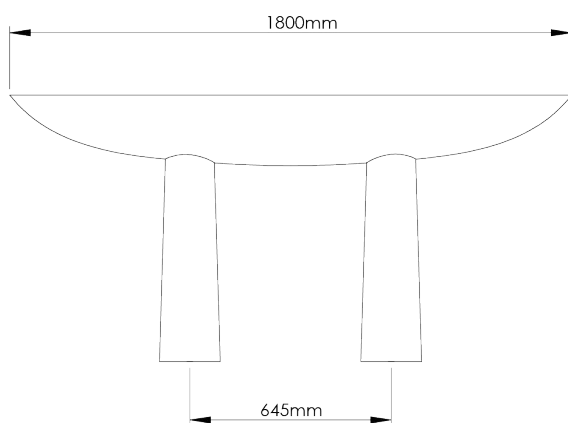

PORTA ROMANA

Marina Console Table

CCT60 | Scratched Plaster

Scratched Plaster

HEIGHT
850MM | 33 1/2"

WIDTH
1800MM | 71"

DEPTH
440MM | 17 1/4"

CONSTRUCTED FROM
Cast composite with decorative finish and
toughend glass top

WEIGHT
48KG | 326.2 LBS

PRODUCT DESIGNER NOTES
This product requires a wall fixing.

FINISHES
Scratched Plaster

THIS PIECE REQUIRES A DEDICATED CARRIER
AND CHARGEABLE CRATE

Marina Console Table

CCT60

Height
850mm | 33 1/2"

Width
1800mm | 71"

Depth
440mm | 17 1/4"

Fixing Point
Detail

© Porta Romana 2022

Dimensions and weights are provided as a guide. All Porta Romana Products are made by hand and variations can occur in some products. The products you are buying or marketing are exclusive designs belonging to Porta Romana. Please do not submit design sheets featuring our products to other manufacturing companies nor to other parties who might. Any manufacturer found to be reproducing Porta Romana products will be breaching copyright law and will be actively pursued