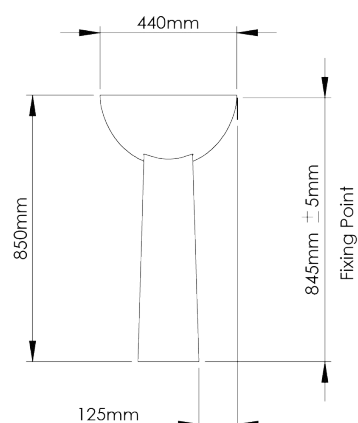

PORTA ROMANA

Marina Console Table

CCT60 | Scratched Plaster

Scratched Plaster

HEIGHT
850MM | 33 1/2"

WIDTH
1800MM | 71"

DEPTH
440MM | 17 1/4"

CONSTRUCTED FROM
Cast composite with decorative finish and
toughend glass top

WEIGHT
48KG | 326.2 LBS

PRODUCT DESIGNER NOTES
This product requires a wall fixing.

FINISHES
Scratched Plaster

THIS PIECE REQUIRES A DEDICATED CARRIER
AND CHARGEABLE CRATE

Marina Console Table

CCT60

Height
850mm | 33 1/2"

Width
1800mm | 71"

Depth
440mm | 17 1/4"

Fixing Point
Detail

© Porta Romana 2022

Dimensions and weights are provided as a guide. All Porta Romana Products are made by hand and variations can occur in some products. The products you are buying or marketing are exclusive designs belonging to Porta Romana. Please do not submit design sheets featuring our products to other manufacturing companies nor to other parties who might. Any manufacturer found to be reproducing Porta Romana products will be breaching copyright law and will be actively pursued