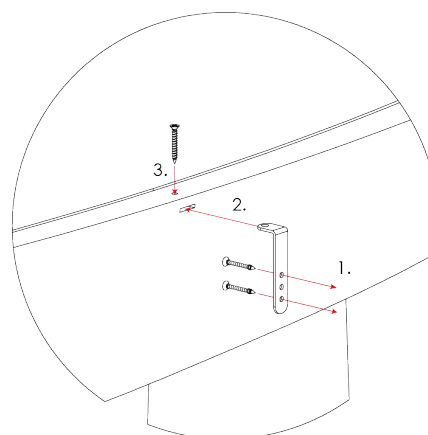

PORTA ROMANA

Marina Console Table

CCT60 | Scratched Plaster

Scratched Plaster

HEIGHT
850MM | 33 1/2"

WIDTH
1800MM | 71"

DEPTH
440MM | 17 1/4"

CONSTRUCTED FROM
Cast composite with decorative finish and
toughend glass top

WEIGHT
48KG | 326.2 LBS

PRODUCT DESIGNER NOTES
This product requires a wall fixing.

FINISHES
Scratched Plaster

THIS PIECE REQUIRES A DEDICATED CARRIER
AND CHARGEABLE CRATE

Marina Console Table

CCT60

Height
850mm | 33 1/2"

Width
1800mm | 71"

Depth
440mm | 17 1/4"

Fixing Point
Detail

© Porta Romana 2022

Dimensions and weights are provided as a guide. All Porta Romana Products are made by hand and variations can occur in some products. The products you are buying or marketing are exclusive designs belonging to Porta Romana. Please do not submit design sheets featuring our products to other manufacturing companies nor to other parties who might. Any manufacturer found to be reproducing Porta Romana products will be breaching copyright law and will be actively pursued