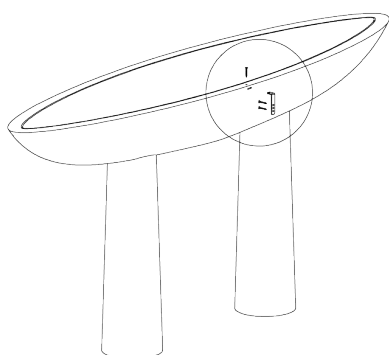

PORTA ROMANA

Marina Console Table

CCT60 | Scratched Plaster

Scratched Plaster

HEIGHT
850MM | 33 1/2"

WIDTH
1800MM | 71"

DEPTH
440MM | 17 1/4"

CONSTRUCTED FROM
Cast composite with decorative finish and
toughend glass top

WEIGHT
48KG | 326.2 LBS

PRODUCT DESIGNER NOTES
This product requires a wall fixing.

FINISHES
Scratched Plaster

THIS PIECE REQUIRES A DEDICATED CARRIER
AND CHARGEABLE CRATE

Marina Console Table

CCT60

Height
850mm | 33 1/2"

Width
1800mm | 71"

Depth
440mm | 17 1/4"

Fixing Point
Detail

© Porta Romana 2022

Dimensions and weights are provided as a guide. All Porta Romana Products are made by hand and variations can occur in some products. The products you are buying or marketing are exclusive designs belonging to Porta Romana. Please do not submit design sheets featuring our products to other manufacturing companies nor to other parties who might. Any manufacturer found to be reproducing Porta Romana products will be breaching copyright law and will be actively pursued