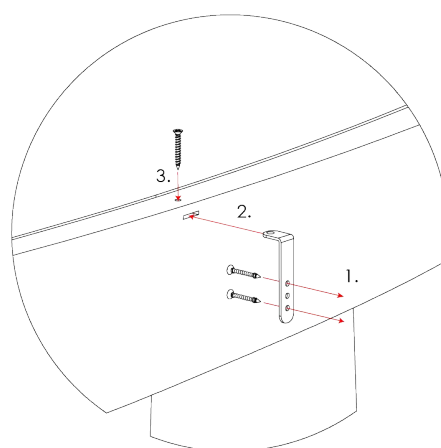

PORTA ROMANA

Marina Console Table

CCT60 | Scratched Plaster

Scratched Plaster

HEIGHT
850MM | 33 1/2"

WIDTH
1800MM | 71"

DEPTH
440MM | 17 1/4"

CONSTRUCTED FROM
Cast composite with decorative finish and
toughend glass top

WEIGHT
48KG | 326.2 LBS

FINISHES
Scratched Plaster

THIS PIECE REQUIRES A DEDICATED CARRIER
AND CHARGEABLE CRATE

Marina Console Table

CCT60

Height
850mm | 33 1/2"

Width
1800mm | 71"

Depth
440mm | 17 1/4"

Fixing Point
Detail

© Porta Romana 2022

Dimensions and weights are provided as a guide. All Porta Romana Products are made by hand and variations can occur in some products. The products you are buying or marketing are exclusive designs belonging to Porta Romana. Please do not submit design sheets featuring our products to other manufacturing companies nor to other parties who might. Any manufacturer found to be reproducing Porta Romana products will be breaching copyright law and will be actively pursued