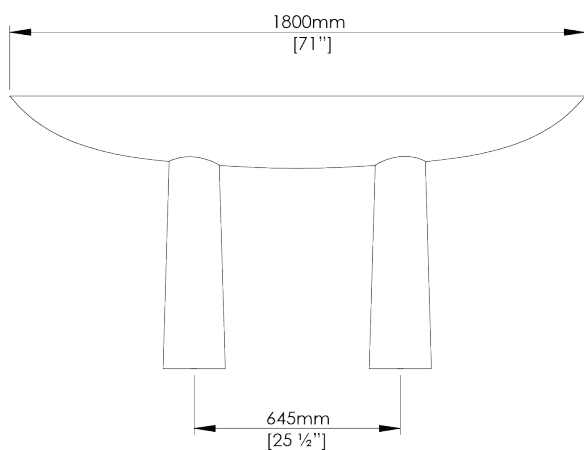

PORTA ROMANA

Marina Console Table

CCT60 | Scratched Plaster

Scratched Plaster

HEIGHT
850MM | 33 1/2"

WIDTH
1800MM | 71"

DEPTH
440MM | 17 1/4"

CONSTRUCTED FROM
Cast composite with decorative finish and
toughend glass top

WEIGHT
48KG | 326.2 LBS

FINISHES
Scratched Plaster

THIS PIECE REQUIRES A DEDICATED CARRIER
AND CHARGEABLE CRATE

Marina Console Table

CCT60

Height
850mm | 33 1/2"

Width
1800mm | 71"

Depth
440mm | 17 1/4"

Fixing Point
Detail

© Porta Romana 2022

Dimensions and weights are provided as a guide. All Porta Romana Products are made by hand and variations can occur in some products. The products you are buying or marketing are exclusive designs belonging to Porta Romana. Please do not submit design sheets featuring our products to other manufacturing companies nor to other parties who might. Any manufacturer found to be reproducing Porta Romana products will be breaching copyright law and will be actively pursued