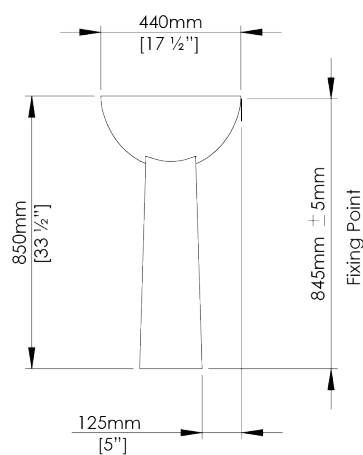

PORTA ROMANA

Marina Console Table

CCT60 | Scratched Plaster

Scratched Plaster

HEIGHT
850MM | 33 1/2"

WIDTH
1800MM | 71"

DEPTH
440MM | 17 1/4"

CONSTRUCTED FROM
Cast composite with decorative finish and
toughend glass top

WEIGHT
48KG | 326.2 LBS

FINISHES
Scratched Plaster

THIS PIECE REQUIRES A DEDICATED CARRIER
AND CHARGEABLE CRATE

Marina Console Table

CCT60

Height
850mm | 33 1/2"

Width
1800mm | 71"

Depth
440mm | 17 1/4"

Fixing Point
Detail

© Porta Romana 2022

Dimensions and weights are provided as a guide. All Porta Romana Products are made by hand and variations can occur in some products. The products you are buying or marketing are exclusive designs belonging to Porta Romana. Please do not submit design sheets featuring our products to other manufacturing companies nor to other parties who might. Any manufacturer found to be reproducing Porta Romana products will be breaching copyright law and will be actively pursued