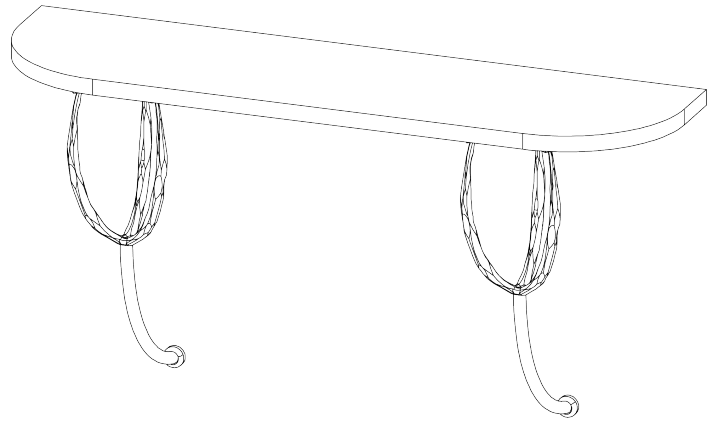

PORTA ROMANA

Logan Wall Mount Console Mini

CCT55 | Gold with Verde Fantastico

Gold with Verde Fantastico

HEIGHT
440mm | 17 1/2"

WIDTH
850mm | 33 1/2"

DEPTH
225mm | 9"

CONSTRUCTED FROM
Forged steel with decorative finish and
marble or polished wood top

WEIGHT
22kg | 48.75lbs

MATERIAL
Metal

FINISHES
Gold with Verde Fantastico
Gold with Calacatta Primavera
Gold with Dark Fumed Oak

THIS PIECE REQUIRES A DEDICATED
CARRIER AND CHARGEABLE CRATE

Logan Wall Mount Console Mini

CCT55

HEIGHT
440mm | 17 1/2"

WIDTH
850mm | 33 1/2"

DEPTH
225mm | 9"

© Porta Romana 2024

Dimensions and weights are provided as a guide. All Porta Romana Products are made by hand and variations can occur in some products. The products you are buying or marketing are exclusive designs belonging to Porta Romana. Please do not submit design sheets featuring our products to other manufacturing companies nor to other parties who might. Any manufacturer found to be reproducing Porta Romana products will be breaching copyright law and will be actively pursued