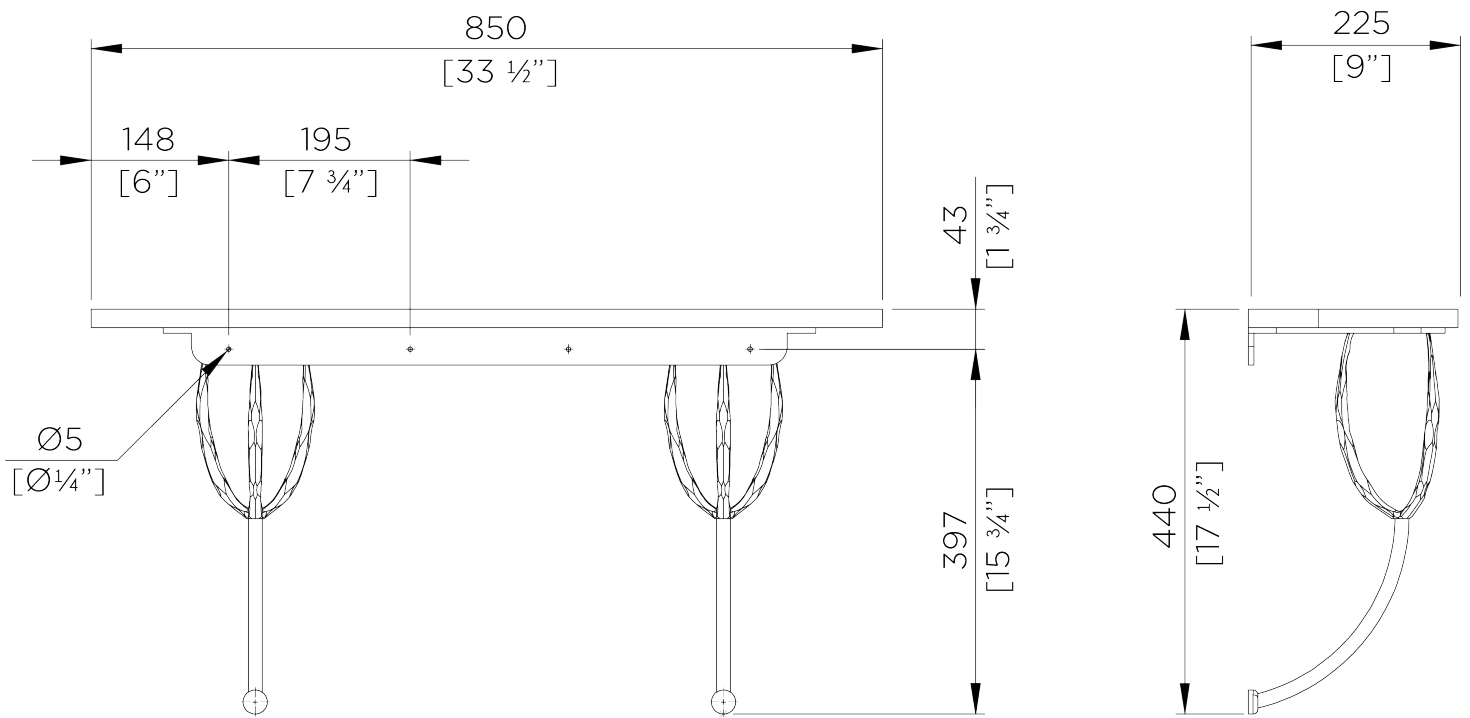

PORTA ROMANA

Logan Wall Mount Console Mini

CCT55 | Gold with Verde Fantastico

Gold with Verde Fantastico

HEIGHT
440mm | 17 1/2"

WIDTH
850mm | 33 1/2"

DEPTH
225mm | 9"

CONSTRUCTED FROM
Forged steel with decorative finish and
marble or polished wood top

WEIGHT
22kg | 48.75lbs

MATERIAL
Metal

FINISHES
Gold with Verde Fantastico
Gold with Calacatta Primavera
Gold with Dark Fumed Oak

THIS PIECE REQUIRES A DEDICATED
CARRIER AND CHARGEABLE CRATE

Logan Wall Mount Console Mini

CCT55

HEIGHT
440mm | 17 1/2"

WIDTH
850mm | 33 1/2"

DEPTH
225mm | 9"

© Porta Romana 2024

Dimensions and weights are provided as a guide. All Porta Romana Products are made by hand and variations can occur in some products. The products you are buying or marketing are exclusive designs belonging to Porta Romana. Please do not submit design sheets featuring our products to other manufacturing companies nor to other parties who might. Any manufacturer found to be reproducing Porta Romana products will be breaching copyright law and will be actively pursued