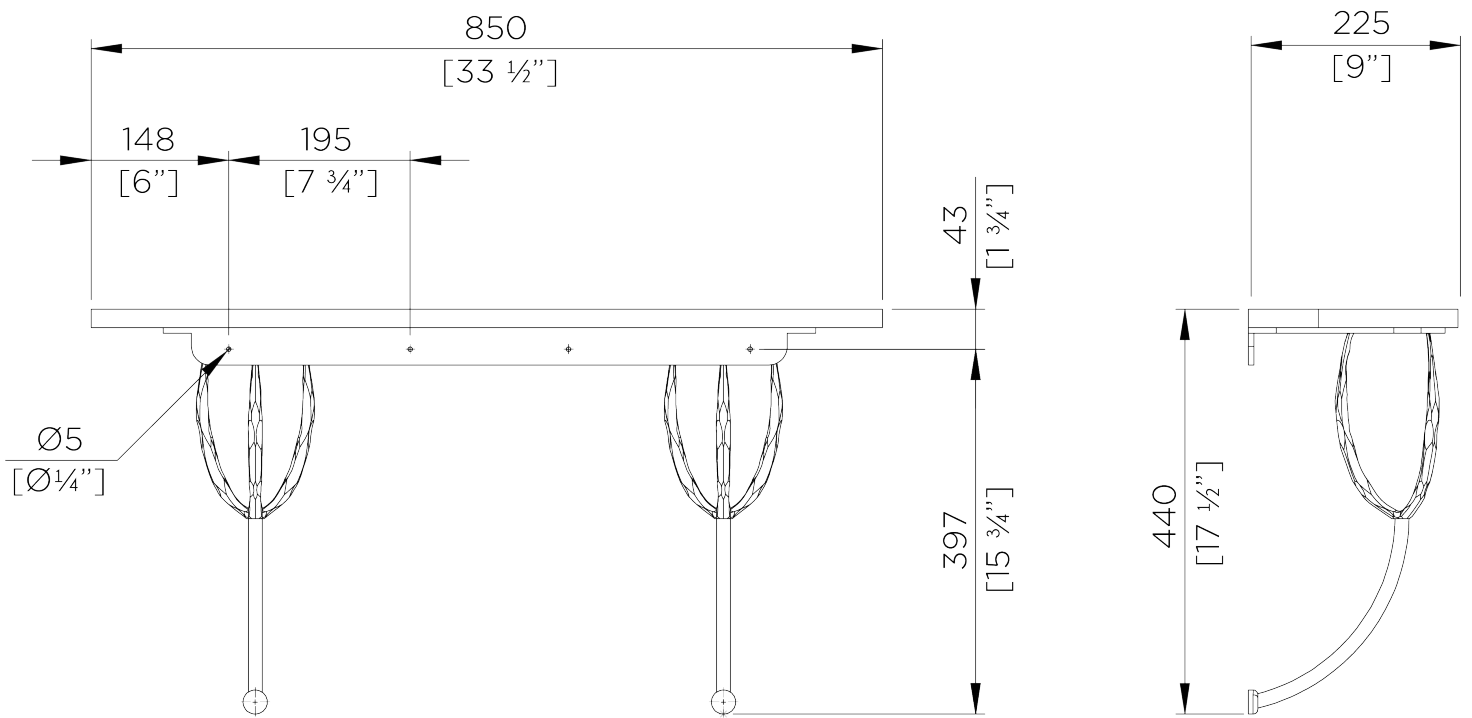

PORTA ROMANA

Logan Wall Mount Console Mini

CCT55 | Gold with Verde Fantastico

Gold with Verde Fantastico

HEIGHT
440mm | 17 1/2"

WIDTH
850mm | 33 1/2"

DEPTH
225mm | 9"

CONSTRUCTED FROM
Forged steel with decorative finish and
marble or polished wood top

WEIGHT
22kg | 48.75lbs

MATERIAL
Metal

FINISHES

Gold with Verde Fantastico
Gold with Calacatta Primavera
Gold with Dark Fumed Oak

THIS PIECE REQUIRES A DEDICATED
CARRIER AND CHARGEABLE CRATE

Logan Wall Mount Console Mini

CCT55

HEIGHT
440mm | 17 1/2"

WIDTH
850mm | 33 1/2"

DEPTH
225mm | 9"

© Porta Romana 2024

Dimensions and weights are provided as a guide. All Porta Romana Products are made by hand and variations can occur in some products. The products you are buying or marketing are exclusive designs belonging to Porta Romana. Please do not submit design sheets featuring our products to other manufacturing companies nor to other parties who might. Any manufacturer found to be reproducing Porta Romana products will be breaching copyright law and will be actively pursued