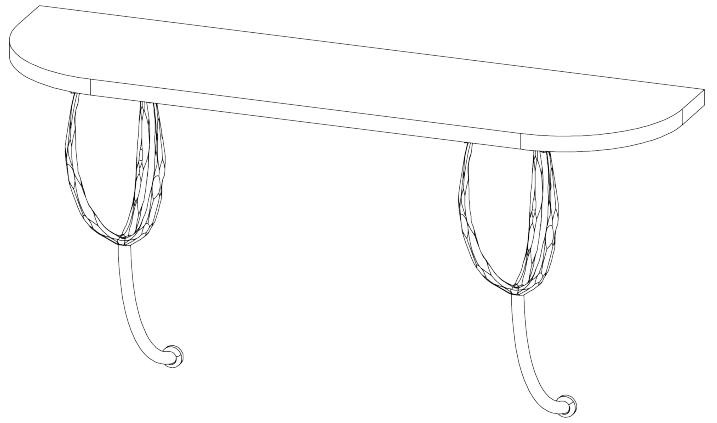

PORTA ROMANA

Logan Wall Mount Console Mini

CCT55 | Gold with Verde Fantastico

Gold with Verde Fantastico

HEIGHT
440mm | 17 1/2"

WIDTH
850mm | 33 1/2"

DEPTH
225mm | 9"

CONSTRUCTED FROM
Forged steel with decorative finish and
marble or polished wood top

WEIGHT
22kg | 48.75lbs

MATERIAL
Metal

FINISHES

Gold with Verde Fantastico
Gold with Calacatta Primavera
Gold with Dark Fumed Oak

THIS PIECE REQUIRES A DEDICATED
CARRIER AND CHARGEABLE CRATE

Logan Wall Mount Console Mini

CCT55

HEIGHT
440mm | 17 1/2"

WIDTH
850mm | 33 1/2"

DEPTH
225mm | 9"

© Porta Romana 2024

Dimensions and weights are provided as a guide. All Porta Romana Products are made by hand and variations can occur in some products. The products you are buying or marketing are exclusive designs belonging to Porta Romana. Please do not submit design sheets featuring our products to other manufacturing companies nor to other parties who might. Any manufacturer found to be reproducing Porta Romana products will be breaching copyright law and will be actively pursued