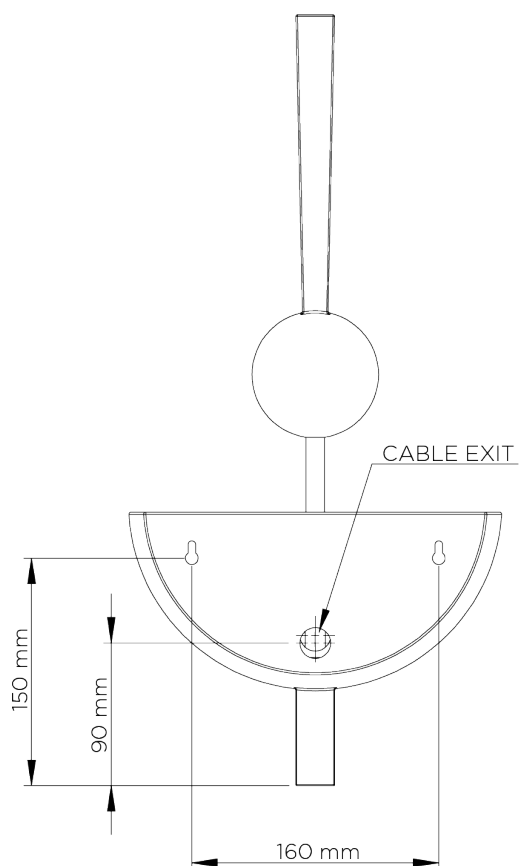

PORTA ROMANA

Bronte Wall Light

TWL122 | Plaster White

Plaster White

HEIGHT
515mm | 20 1/2"

CONSTRUCTED FROM
Cast composite with decorative finish

LAMP
LED Supplied Fitted

WIDTH
240mm | 9 1/2"

WEIGHT
0.7 kg | 1.54 lbs

VOLTAGE
220-240V

PROJECTION
165mm | 6 1/2"

FINISHES
1 Plaster White

© Porta Romana 2022

PR

PORTAROMANA.COM

Bronte Wall Light

TWL122

HEIGHT
515mm | 20 1/2"

WIDTH
240mm | 9 1/2"

© Porta Romana 2022

Dimensions and weights are provided as a guide. All Porta Romana Products are made by hand and variations can occur in some products. The products you are buying or marketing are exclusive designs belonging to Porta Romana. Please do not submit design sheets featuring our products to other manufacturing companies nor to other parties who might. Any manufacturer found to be reproducing Porta Romana products will be breaching copyright law and will be actively pursued