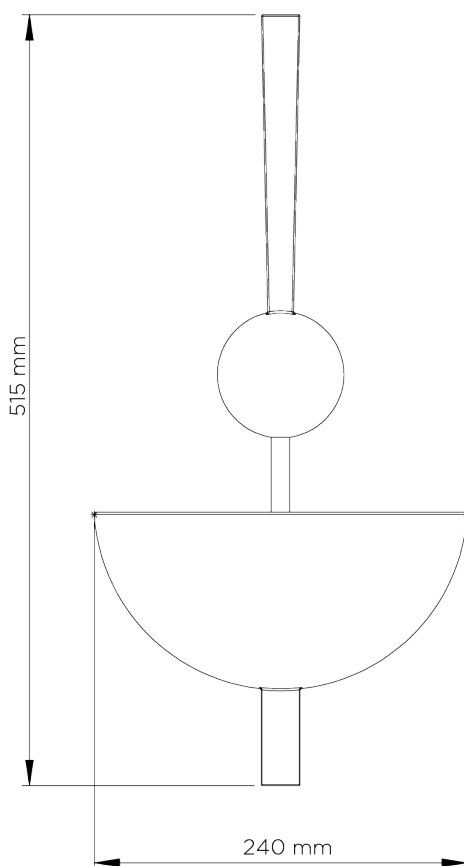

PORTA ROMANA

Bronte Wall Light

TWL122 | Plaster White

Plaster White

HEIGHT
515mm | 20 1/2"

CONSTRUCTED FROM
Cast composite with decorative finish

LAMP
LED Supplied Fitted

WIDTH
240mm | 9 1/2"

WEIGHT
0.7 kg | 1.54 lbs

VOLTAGE
220-240V

PROJECTION
165mm | 6 1/2"

FINISHES
1 Plaster White

© Porta Romana 2022

PR

PORTAROMANA.COM

Bronte Wall Light

TWL122

HEIGHT
515mm | 20 1/2"

WIDTH
240mm | 9 1/2"

© Porta Romana 2022

Dimensions and weights are provided as a guide. All Porta Romana Products are made by hand and variations can occur in some products. The products you are buying or marketing are exclusive designs belonging to Porta Romana. Please do not submit design sheets featuring our products to other manufacturing companies nor to other parties who might. Any manufacturer found to be reproducing Porta Romana products will be breaching copyright law and will be actively pursued