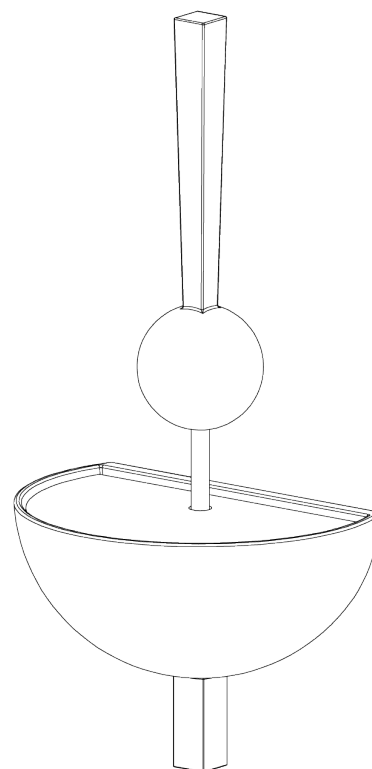

PORTA ROMANA

Bronte Wall Light

TWL122 | Plaster White

Plaster White

HEIGHT
515mm | 20 1/2"

CONSTRUCTED FROM
Cast composite with decorative finish

LAMP
LED Supplied Fitted

WIDTH
240mm | 9 1/2"

WEIGHT
0.7 kg | 1.54 lbs

VOLTAGE
220-240V

PROJECTION
165mm | 6 1/2"

FINISHES
1 Plaster White

© Porta Romana 2022

PR

PORTAROMANA.COM

Bronte Wall Light

TWL122

HEIGHT
515mm | 20 1/2"

WIDTH
240mm | 9 1/2"

© Porta Romana 2022

Dimensions and weights are provided as a guide. All Porta Romana Products are made by hand and variations can occur in some products. The products you are buying or marketing are exclusive designs belonging to Porta Romana. Please do not submit design sheets featuring our products to other manufacturing companies nor to other parties who might. Any manufacturer found to be reproducing Porta Romana products will be breaching copyright law and will be actively pursued