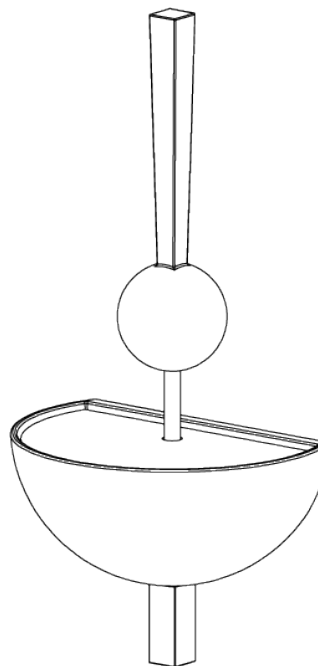

PORTA ROMANA

Bronte Wall Light

TWL122 | Plaster White

Plaster White

HEIGHT
515mm | 20 1/2"

CONSTRUCTED FROM
Cast composite with decorative finish

LAMP
LED Supplied Fitted

WIDTH
240mm | 9 1/2"

WEIGHT
0.7 kg | 1.54 lbs

VOLTAGE
220-240V

PROJECTION
165mm | 6 1/2"

FINISHES
1 Plaster White

© Porta Romana 2022

PR

PORTAROMANA.COM

Bronte Wall Light

TWL122

HEIGHT
515mm | 20 1/2"

WIDTH
240mm | 9 1/2"

© Porta Romana 2022

Dimensions and weights are provided as a guide. All Porta Romana Products are made by hand and variations can occur in some products. The products you are buying or marketing are exclusive designs belonging to Porta Romana. Please do not submit design sheets featuring our products to other manufacturing companies nor to other parties who might. Any manufacturer found to be reproducing Porta Romana products will be breaching copyright law and will be actively pursued