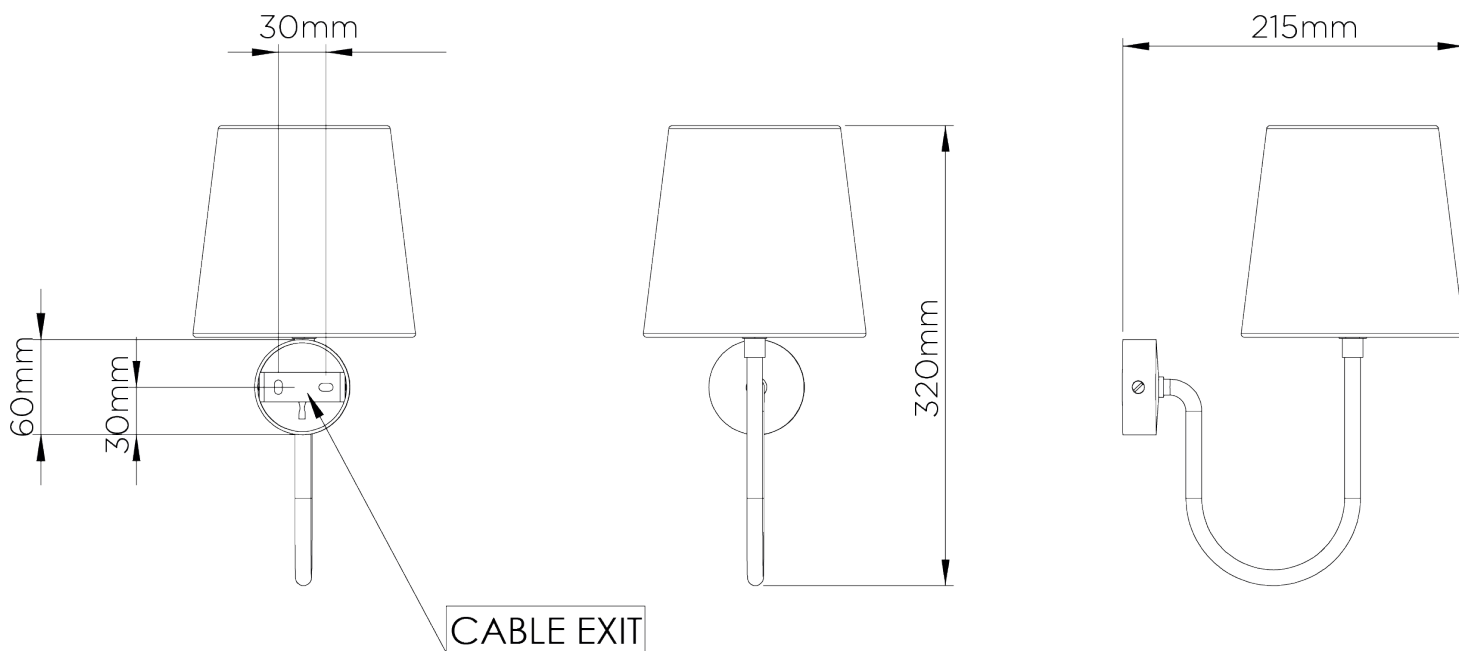

PORTA ROMANA

Bonny Wall Light

TWL138 | Toffee

Toffee with 5.5" Fez in Natural Linen

HEIGHT
210MM | 8 1/4"

CONSTRUCTED FROM
Brass with decorative finish

RECOMMENDED SHADE
5.5 Fez

HEIGHT WITH SHADE
320MM | 12 1/2"

PROJECTION
215MM | 8 1/2"

MAX WATTAGE
40W

WIDTH
90MM | 3 3/4"

WEIGHT
1KG | 5 1/4LBS

LAMP
1 X 450LM (5W) LED E14 CANDLE

WIDTH WITH SHADE
140MM | 5 3/4"

VOLTAGE
220-240v

FINISHES

1. Masala
2. Matcha
3. Swedish Grey
4. Toffee

Bonny Wall Light

TWL138

Height
210mm | 8 1/4"

Height With Shade
320mm | 12 1/2"

Width
90mm | 3 3/4"

Width With Shade
140mm | 5 3/4"

© Porta Romana 2022