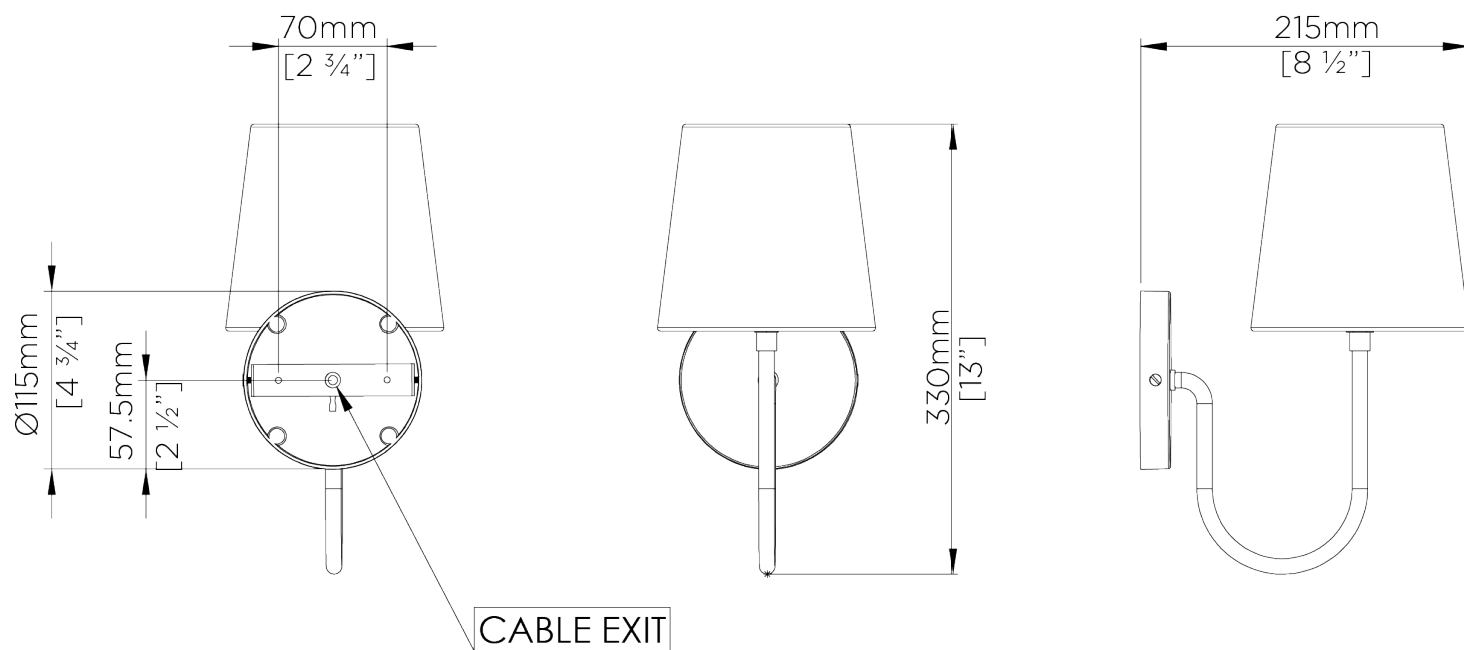

PORTA ROMANA

Bonny Wall Light

TWL138 | Toffee

Toffee with 5.5" Fez in Natural Linen

HEIGHT
210MM | 8 1/4"

CONSTRUCTED FROM
Brass with decorative finish

RECOMMENDED SHADE
5.5 Fez

HEIGHT WITH SHADE
330MM | 13"

PROJECTION
215MM | 8 1/2"

MAX WATTAGE
40W

WIDTH
90MM | 3 3/4"

WEIGHT
1KG | 5 1/4LBS

LAMP
1 X 450LM (5W) LED E14 CANDLE

WIDTH WITH SHADE
140MM | 5 3/4"

VOLTAGE
120v

FINISHES

1. Masala
2. Matcha
3. Swedish Grey
4. Toffee

Bonny Wall Light

TWL138

Height
210mm | 8 1/4"

Height With Shade
330mm | 13"

Width
90mm | 3 3/4"

Width With Shade
140mm | 5 3/4"

© Porta Romana 2022