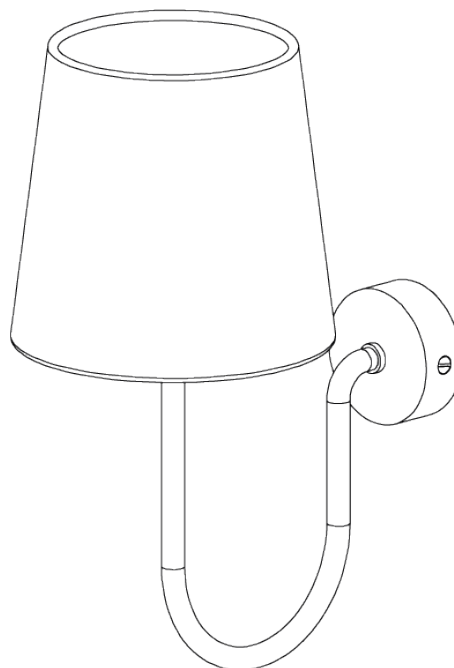

PORTA ROMANA

Bonny Wall Light

TWL138 | Swedish Grey

Swedish Grey with 5.5" Fez in Natural Linen

HEIGHT
210MM | 8 1/4"

CONSTRUCTED FROM
Brass with decorative finish

RECOMMENDED SHADE
5.5 Fez

HEIGHT WITH SHADE
320MM | 12 1/2"

PROJECTION
215MM | 8 1/2"

MAX WATTAGE
40W

WIDTH
90MM | 3 3/4"

WEIGHT
1KG | 4 1/4LBS

LAMP
1 X 450LM (5W) LED E14 CANDLE

WIDTH WITH SHADE
140MM | 5 3/4"

VOLTAGE
220-240v

FINISHES

1. Masala
2. Matcha
3. Swedish Grey
4. Toffee

Bonny Wall Light

TWL138

Height
210mm | 8 1/4"

Height With Shade
320mm | 12 1/5"

Width
90mm | 3 3/4"

Width With Shade
140mm | 5 3/4"

© Porta Romana 2022