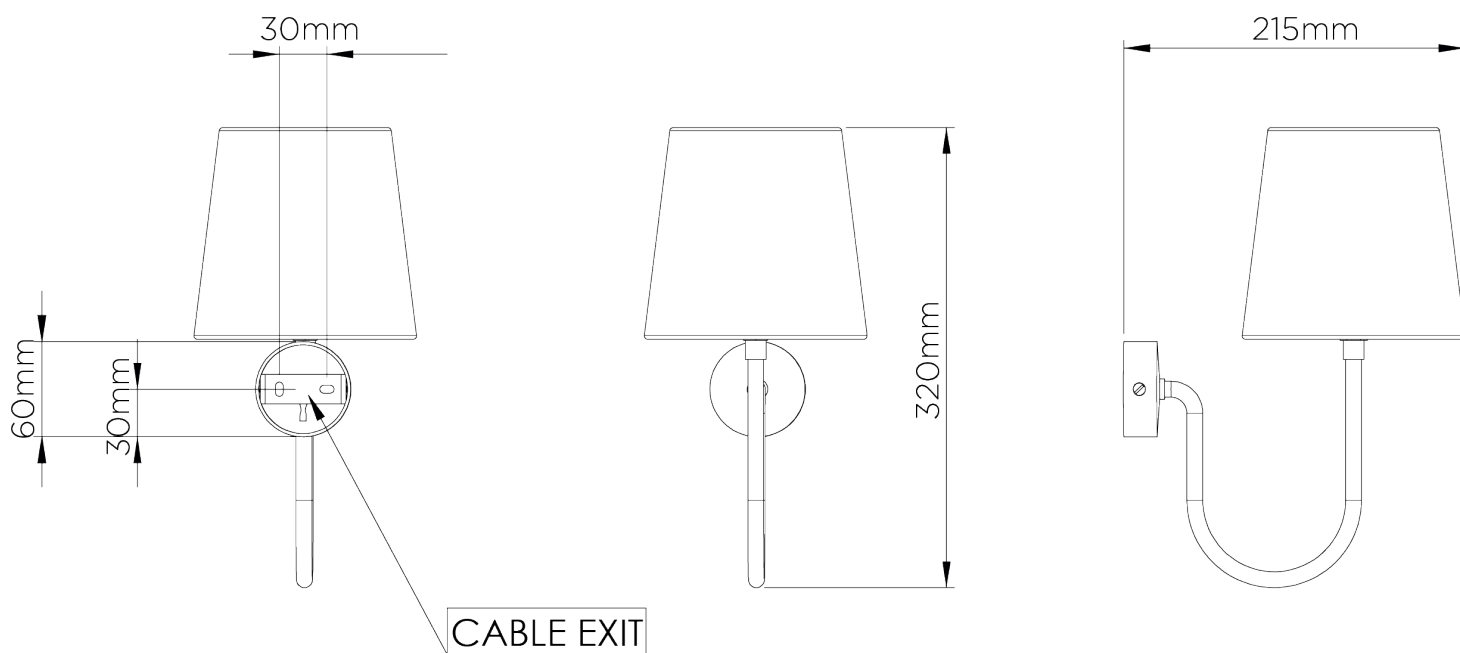

PORTA ROMANA

Bonny Wall Light

TWL138 | Swedish Grey

Swedish Grey with 5.5" Fez in Natural Linen

HEIGHT
210MM | 8 1/4"

CONSTRUCTED FROM
Brass with decorative finish

RECOMMENDED SHADE
5.5 Fez

HEIGHT WITH SHADE
320MM | 12 1/2"

PROJECTION
215MM | 8 1/2"

MAX WATTAGE
40W

WIDTH
90MM | 3 3/4"

WEIGHT
1KG | 4 1/4LBS

LAMP
1 X 450LM (5W) LED E14 CANDLE

WIDTH WITH SHADE
140MM | 5 3/4"

VOLTAGE
220-240v

FINISHES

1. Masala
2. Matcha
3. Swedish Grey
4. Toffee

Bonny Wall Light

TWL138

Height
210mm | 8 1/4"

Height With Shade
320mm | 12 1/5"

Width
90mm | 3 3/4"

Width With Shade
140mm | 5 3/4"

© Porta Romana 2022