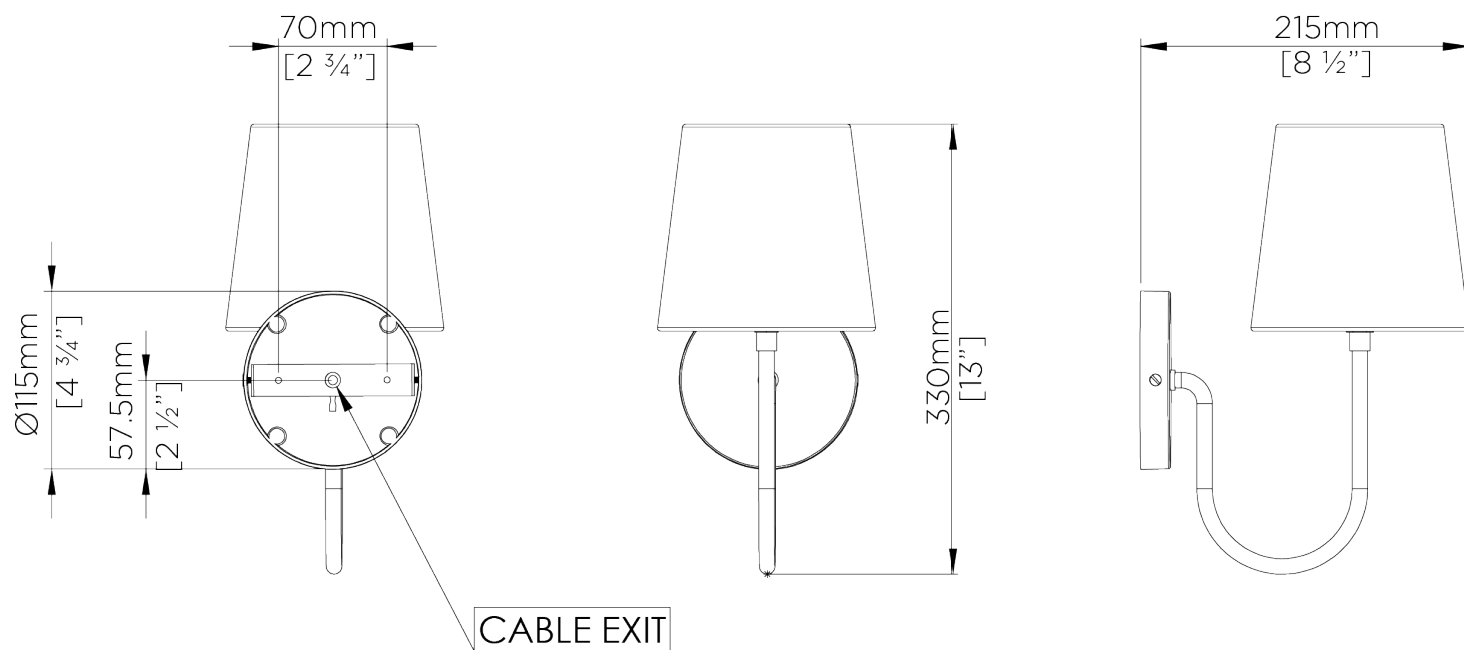

PORTA ROMANA

Bonny Wall Light

TWL138 | Swedish Grey

Swedish Grey with 5.5" Fez in Natural Linen

HEIGHT
210MM | 8 1/4"

CONSTRUCTED FROM
Brass with decorative finish

RECOMMENDED SHADE
5.5 Fez

HEIGHT WITH SHADE
330MM | 13"

PROJECTION
215MM | 8 1/2"

MAX WATTAGE
40W

WIDTH
90MM | 3 3/4"

WEIGHT
1KG | 4 1/4LBS

LAMP
1 X 450LM (5W) LED E14 CANDLE

WIDTH WITH SHADE
140MM | 5 3/4"

VOLTAGE
120v

FINISHES

1. Masala
2. Matcha
3. Swedish Grey
4. Toffee

Bonny Wall Light

TWL138

Height
210mm | 8 1/4"

Height With Shade
330mm | 13"

Width
90mm | 3 3/4"

Width With Shade
140mm | 5 3/4"

© Porta Romana 2022