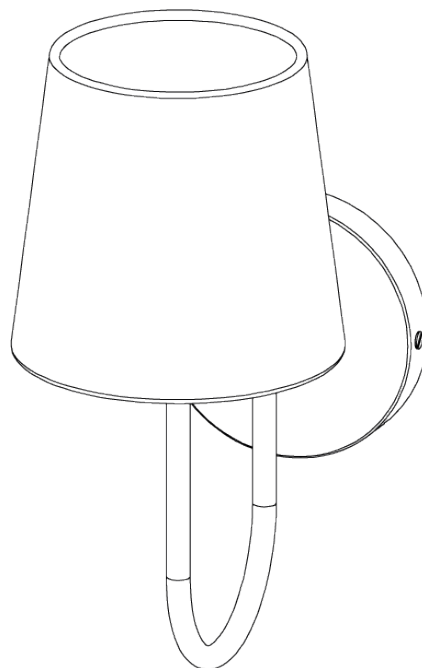

PORTA ROMANA

Bonny Wall Light

TWL138 | Swedish Grey

Swedish Grey with 5.5" Fez in Natural Linen

HEIGHT
210MM | 8 1/4"

CONSTRUCTED FROM
Brass with decorative finish

RECOMMENDED SHADE
5.5 Fez

HEIGHT WITH SHADE
330MM | 13"

PROJECTION
215MM | 8 1/2"

MAX WATTAGE
40W

WIDTH
90MM | 3 3/4"

WEIGHT
1KG | 4 1/4LBS

LAMP
1 X 450LM (5W) LED E14 CANDLE

WIDTH WITH SHADE
140MM | 5 3/4"

VOLTAGE
120v

FINISHES

1. Masala
2. Matcha
3. Swedish Grey
4. Toffee

Bonny Wall Light

TWL138

Height
210mm | 8 1/4"

Height With Shade
330mm | 13"

Width
90mm | 3 3/4"

Width With Shade
140mm | 5 3/4"

© Porta Romana 2022