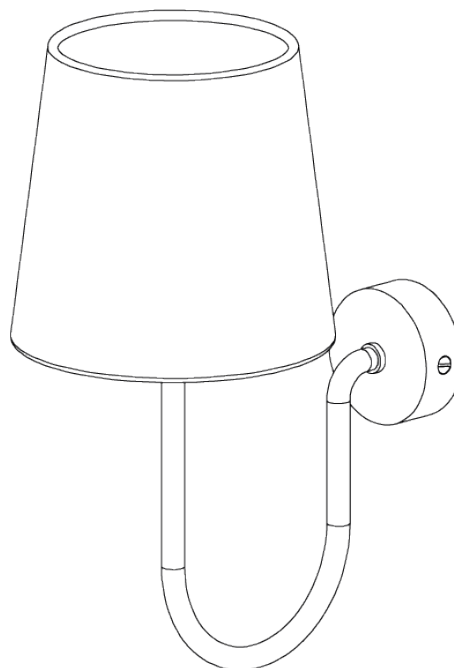

PORTA ROMANA

Bonny Wall Light

TWL138 | Masala

Masala with 5.5" Fez in Natural Linen

HEIGHT
210MM | 8 1/4"

CONSTRUCTED FROM
Brass with decorative finish

RECOMMENDED SHADE
5.5 Fez

HEIGHT WITH SHADE
320MM | 12 1/2"

PROJECTION
215MM | 8 1/2"

MAX WATTAGE
40W

WIDTH
90MM | 3 3/4"

WEIGHT
1KG | 2 1/4LBS

LAMP
1 X 450LM (5W) LED E14 CANDLE

WIDTH WITH SHADE
140MM | 5 3/4"

VOLTAGE
220-240v

FINISHES

1. Masala
2. Matcha
3. Swedish Grey
4. Toffee

Bonny Wall Light

TWL138

Height
210mm | 8 1/4"

Height With Shade
320mm | 12 1/2"

Width
90mm | 3 3/4"

Width With Shade
140mm | 5 3/4"

© Porta Romana 2022