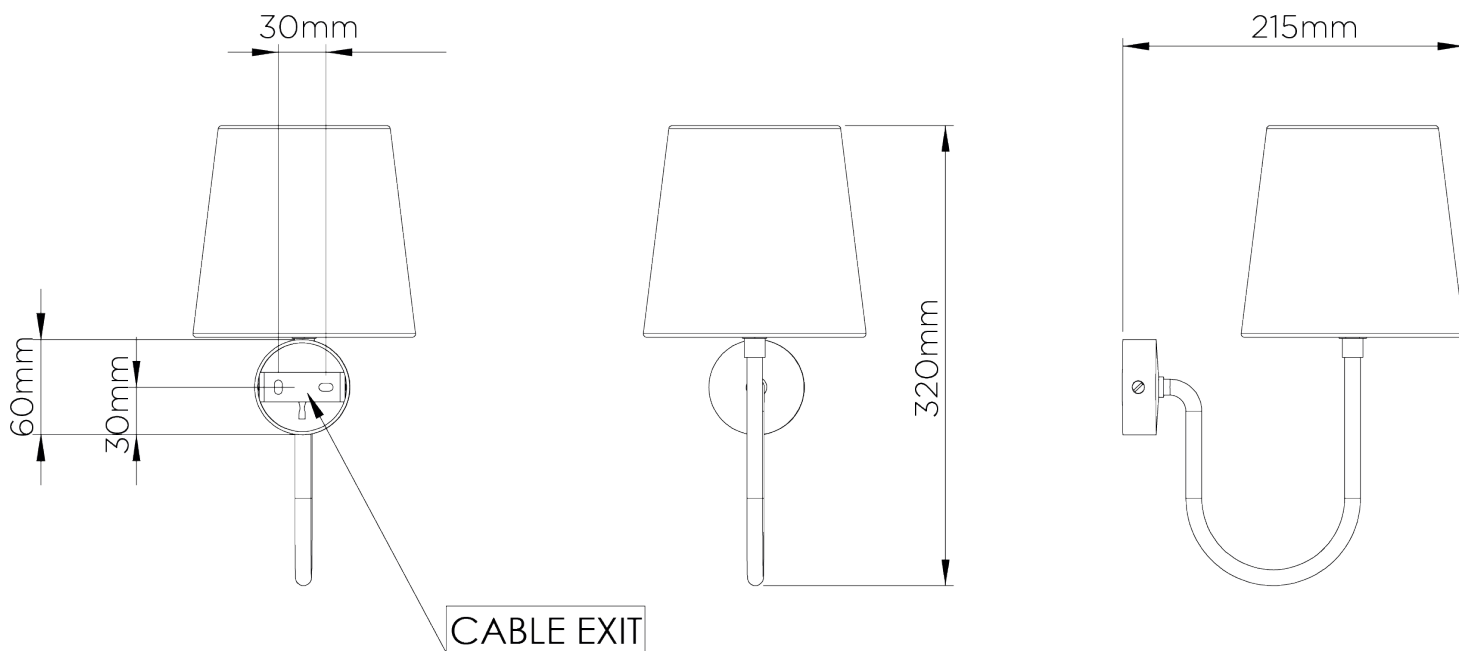

PORTA ROMANA

Bonny Wall Light

TWL138 | Masala

Masala with 5.5" Fez in Natural Linen

HEIGHT
210MM | 8 1/4"

CONSTRUCTED FROM
Brass with decorative finish

RECOMMENDED SHADE
5.5 Fez

HEIGHT WITH SHADE
320MM | 12 1/2"

PROJECTION
215MM | 8 1/2"

MAX WATTAGE
40W

WIDTH
90MM | 3 3/4"

WEIGHT
1KG | 2 1/4LBS

LAMP
1 X 450LM (5W) LED E14 CANDLE

WIDTH WITH SHADE
140MM | 5 3/4"

VOLTAGE
220-240v

FINISHES

1. Masala
2. Matcha
3. Swedish Grey
4. Toffee

Bonny Wall Light

TWL138

Height
210mm | 8 1/4"

Height With Shade
320mm | 12 1/2"

Width
90mm | 3 3/4"

Width With Shade
140mm | 5 3/4"

© Porta Romana 2022