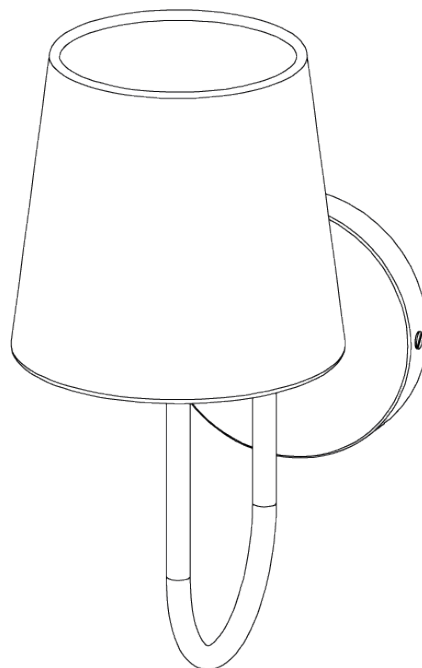

PORTA ROMANA

Bonny Wall Light

TWL138 | Masala

Masala with 5.5" Fez in Natural Linen

HEIGHT
210MM | 8 1/4"

CONSTRUCTED FROM
Brass with decorative finish

RECOMMENDED SHADE
5.5 Fez

HEIGHT WITH SHADE
330MM | 13"

PROJECTION
215MM | 8 1/2"

MAX WATTAGE
40W

WIDTH
90MM | 3 3/4"

WEIGHT
1KG | 2 1/4LBS

LAMP
1 X 450LM (5W) LED E14 CANDLE

WIDTH WITH SHADE
140MM | 5 3/4"

VOLTAGE
120v

FINISHES

1. Masala
2. Matcha
3. Swedish Grey
4. Toffee

Bonny Wall Light

TWL138

Height
210mm | 8 1/4"

Height With Shade
330mm | 13"

Width
90mm | 3 3/4"

Width With Shade
140mm | 5 3/4"

© Porta Romana 2022