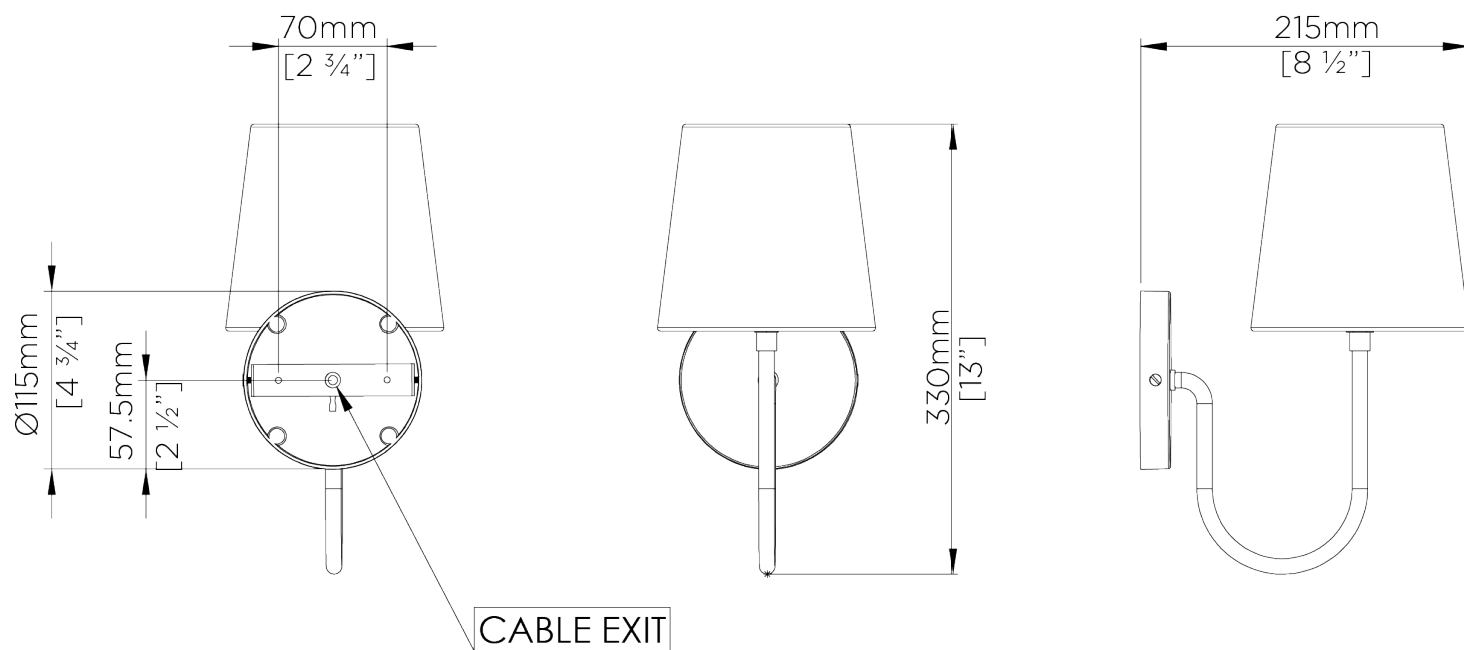

PORTA ROMANA

Bonny Wall Light

TWL138 | Masala

Masala with 5.5" Fez in Natural Linen

HEIGHT
210MM | 8 1/4"

CONSTRUCTED FROM
Brass with decorative finish

RECOMMENDED SHADE
5.5 Fez

HEIGHT WITH SHADE
330MM | 13"

PROJECTION
215MM | 8 1/2"

MAX WATTAGE
40W

WIDTH
90MM | 3 3/4"

WEIGHT
1KG | 2 1/4LBS

LAMP
1 X 450LM (5W) LED E14 CANDLE

WIDTH WITH SHADE
140MM | 5 3/4"

VOLTAGE
120v

FINISHES

1. Masala
2. Matcha
3. Swedish Grey
4. Toffee

Bonny Wall Light

TWL138

Height
210mm | 8 1/4"

Height With Shade
330mm | 13"

Width
90mm | 3 3/4"

Width With Shade
140mm | 5 3/4"

© Porta Romana 2022