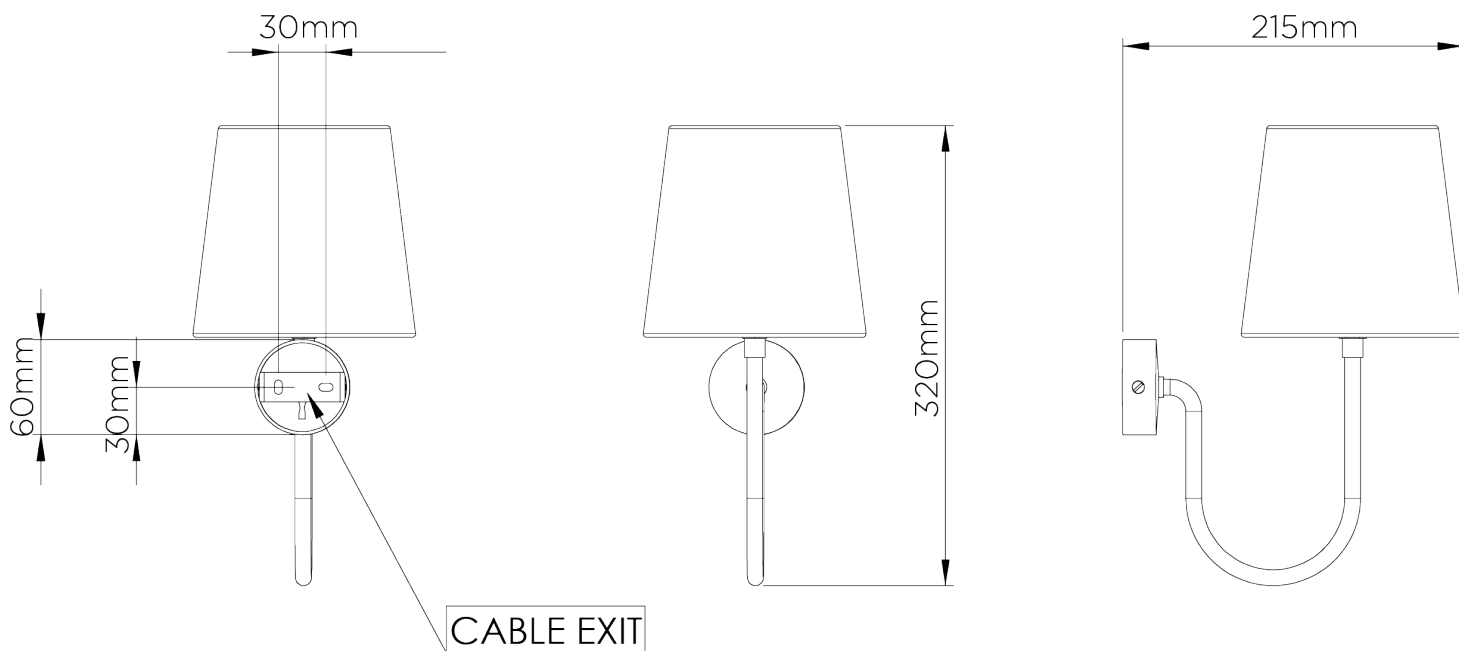

## Bonny Wall Light

TWL138 | Matcha

Matcha with 5.5" Fez in Natural Linen

HEIGHT  
210MM | 8 1/4"

CONSTRUCTED FROM  
Brass with decorative finish

RECOMMENDED SHADE  
5.5 Fez

HEIGHT WITH SHADE  
320MM | 12 1/2"

PROJECTION  
215MM | 8 1/2"

MAX WATTAGE  
40W

WIDTH  
90MM | 3 3/4"

WEIGHT  
1KG | 3 1/4LBS

LAMP  
1 X 450LM (5W) LED E14 CANDLE

WIDTH WITH SHADE  
140MM | 5 3/4"

VOLTAGE  
220-240v

# Bonny Wall Light

TWL138

Height  
210mm | 8 1/4"

Height With Shade  
320mm | 12 1/2"

Width  
90mm | 3 3/4"

Width With Shade  
140mm | 5 3/4"

© Porta Romana 2022

Dimensions and weights are provided as a guide. All Porta Romana Products are made by hand and variations can occur in some products. The products you are buying or marketing are exclusive designs belonging to Porta Romana. Please do not submit design sheets featuring our products to other manufacturing companies nor to other parties who might. Any manufacturer found to be reproducing Porta Romana products will be breaching copyright law and will be actively pursued