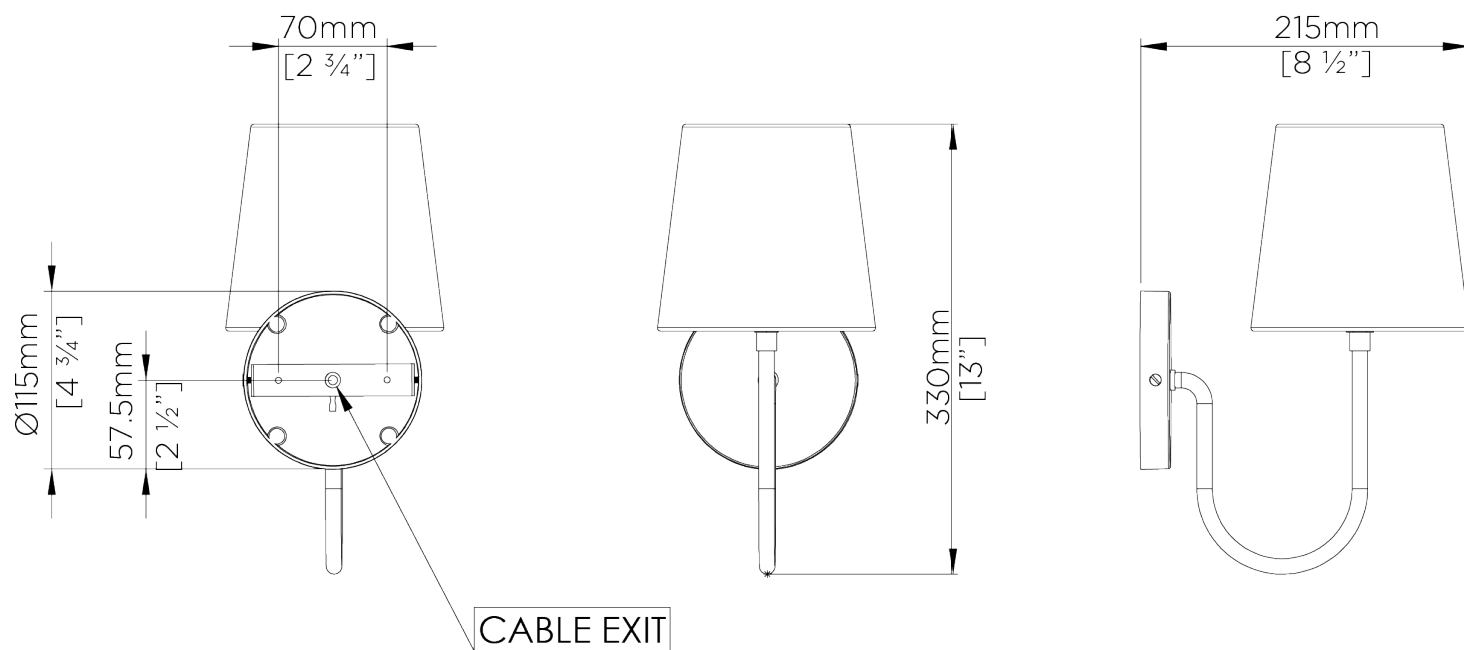

PORTA ROMANA

Bonny Wall Light

TWL138 | Matcha

Matcha with 5.5" Fez in Natural Linen

HEIGHT
210MM | 8 1/4"

CONSTRUCTED FROM
Brass with decorative finish

RECOMMENDED SHADE
5.5 Fez

HEIGHT WITH SHADE
330MM | 13"

PROJECTION
215MM | 8 1/2"

MAX WATTAGE
40W

WIDTH
90MM | 3 3/4"

WEIGHT
1KG | 3 1/4LBS

LAMP
1 X 450LM (5W) LED E14 CANDLE

WIDTH WITH SHADE
140MM | 5 3/4"

VOLTAGE
120v

FINISHES

1. Masala
2. Matcha
3. Swedish Grey
4. Toffee

Bonny Wall Light

TWL138

Height
210mm | 8 1/4"

Height With Shade
330mm | 13"

Width
90mm | 3 3/4"

Width With Shade
140mm | 5 3/4"

© Porta Romana 2022