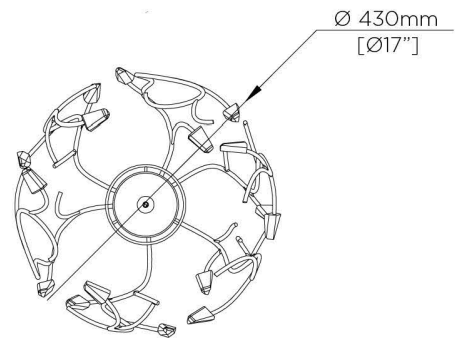

PORTA ROMANA

Blossom Ceiling Light Small with Shade

MCL18S | White Gold

White Gold

WIDTH
430mm | 17"

CONSTRUCTED FROM
Forged steel with decorative finish
and glass

RECOMMENDED SHADE
5.5" Cylinder

MINIMUM DROP
560mm | 22 1/4"

WEIGHT
2.2 kg | 4.84 lbs

MAX WATTAGE
40W

MAXIMUM DROP
1535mm | 60 1/2"

LAMP
1 x 450lm (5w) LED E14 Candle

DROPS AVAILABLE
1535mm / Custom

VOLTAGE
220-240V

FLEX AND SWITCH
Nickel lampholder and Grey Silk flex

FINISHES

- 1 Decayed Silver
- 2 White Gold
- 3 Decayed Silver
- 4 White Gold

Blossom Ceiling Light Small with Shade

MCL18S

WIDTH
430mm | 17"

MINIMUM DROP
560mm | 22 1/4"

MAXIMUM DROP
1535mm | 60 1/2"

DROPS AVAILABLE
1535mm / Custom

CEILING ROSE DETAIL

© Porta Romana 2022

Dimensions and weights are provided as a guide. All Porta Romana Products are made by hand and variations can occur in some products. The products you are buying or marketing are exclusive designs belonging to Porta Romana. Please do not submit design sheets featuring our products to other manufacturing companies nor to other parties who might. Any manufacturer found to be reproducing Porta Romana products will be breaching copyright law and will be actively pursued