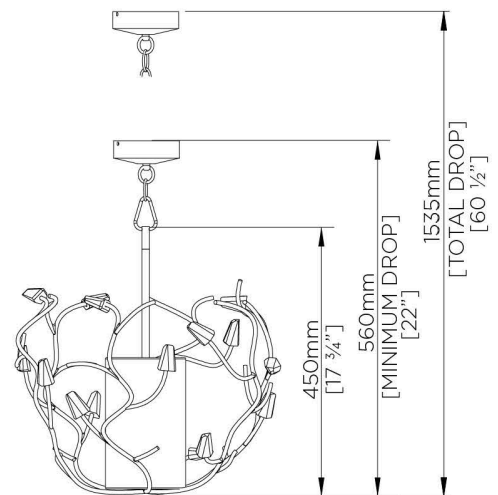

PORTA ROMANA

Blossom Ceiling Light Small with Shade

MCL18S | White Gold

White Gold

WIDTH
430mm | 17"

CONSTRUCTED FROM
Forged steel with decorative finish
and glass

RECOMMENDED SHADE
5.5" Cylinder

MINIMUM DROP
560mm | 22 1/4"

WEIGHT
2.2 kg | 4.84 lbs

MAX WATTAGE
40W

MAXIMUM DROP
1535mm | 60 1/2"

LAMP
1 x 450lm (5w) LED E14 Candle

DROPS AVAILABLE
1535mm / Custom

VOLTAGE
220-240V

FLEX AND SWITCH
Nickel lampholder and Grey Silk flex

FINISHES

- 1 Decayed Silver
- 2 White Gold
- 3 Decayed Silver
- 4 White Gold

Blossom Ceiling Light Small with Shade

MCL18S

WIDTH
430mm | 17"

MINIMUM DROP
560mm | 22 1/4"

MAXIMUM DROP
1535mm | 60 1/2"

DROPS AVAILABLE
1535mm / Custom

CEILING ROSE DETAIL

© Porta Romana 2022

Dimensions and weights are provided as a guide. All Porta Romana Products are made by hand and variations can occur in some products. The products you are buying or marketing are exclusive designs belonging to Porta Romana. Please do not submit design sheets featuring our products to other manufacturing companies nor to other parties who might. Any manufacturer found to be reproducing Porta Romana products will be breaching copyright law and will be actively pursued