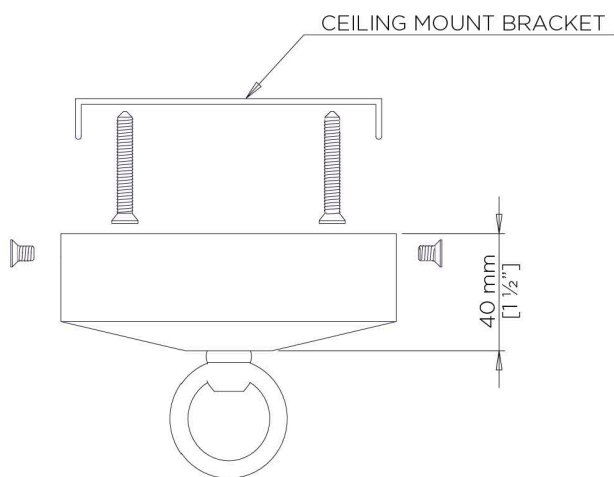

PORTA ROMANA

Blossom Ceiling Light Small with Shade

MCL18S | White Gold

White Gold

WIDTH
430mm | 17"

CONSTRUCTED FROM
Forged steel with decorative finish
and glass

RECOMMENDED SHADE
5.5" Cylinder

MINIMUM DROP
560mm | 22 1/4"

WEIGHT
2.2 kg | 4.84 lbs

MAX WATTAGE
40W

MAXIMUM DROP
1535mm | 60 1/2"

LAMP
1 x 450lm (5w) LED E14 Candle

DROPS AVAILABLE
1535mm / Custom

VOLTAGE
220-240V

FLEX AND SWITCH
Nickel lampholder and Grey Silk flex

FINISHES

- 1 Decayed Silver
- 2 White Gold
- 3 Decayed Silver
- 4 White Gold

Blossom Ceiling Light Small with Shade

MCL18S

WIDTH
430mm | 17"

MINIMUM DROP
560mm | 22 1/4"

MAXIMUM DROP
1535mm | 60 1/2"

DROPS AVAILABLE
1535mm / Custom

CEILING ROSE DETAIL

© Porta Romana 2022

Dimensions and weights are provided as a guide. All Porta Romana Products are made by hand and variations can occur in some products. The products you are buying or marketing are exclusive designs belonging to Porta Romana. Please do not submit design sheets featuring our products to other manufacturing companies nor to other parties who might. Any manufacturer found to be reproducing Porta Romana products will be breaching copyright law and will be actively pursued