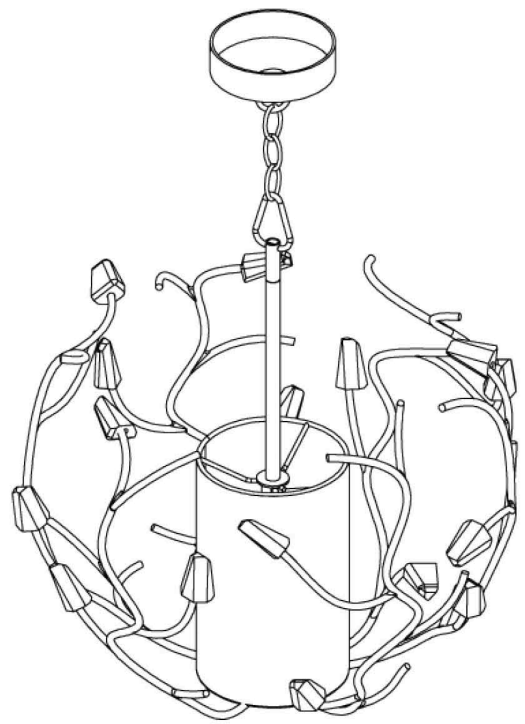

PORTA ROMANA

Blossom Ceiling Light Small with Shade

MCL18S | White Gold

White Gold

WIDTH
430mm | 17"

CONSTRUCTED FROM
Forged steel with decorative finish
and glass

RECOMMENDED SHADE
5.5" Cylinder

MINIMUM DROP
560mm | 22 1/4"

WEIGHT
2.2 kg | 4.84 lbs

MAX WATTAGE
40W

MAXIMUM DROP
1535mm | 60 1/2"

LAMP
1 x 450lm (5w) LED E14 Candle

DROPS AVAILABLE
1535mm / Custom

VOLTAGE
220-240V

FLEX AND SWITCH
Nickel lampholder and Grey Silk flex

FINISHES

- 1 Decayed Silver
- 2 White Gold
- 3 Decayed Silver
- 4 White Gold

Blossom Ceiling Light Small with Shade

MCL18S

WIDTH
430mm | 17"

MINIMUM DROP
560mm | 22 1/4"

MAXIMUM DROP
1535mm | 60 1/2"

DROPS AVAILABLE
1535mm / Custom

CEILING ROSE DETAIL

© Porta Romana 2022

Dimensions and weights are provided as a guide. All Porta Romana Products are made by hand and variations can occur in some products. The products you are buying or marketing are exclusive designs belonging to Porta Romana. Please do not submit design sheets featuring our products to other manufacturing companies nor to other parties who might. Any manufacturer found to be reproducing Porta Romana products will be breaching copyright law and will be actively pursued