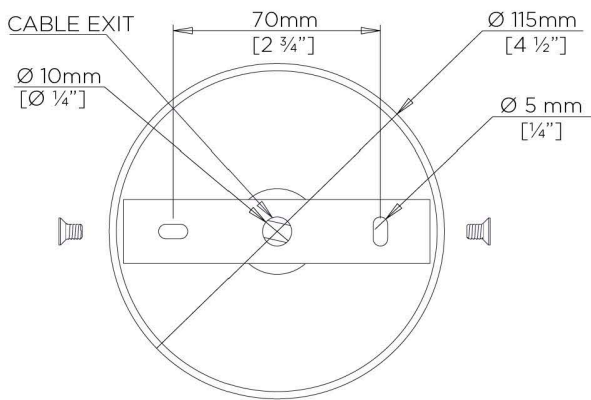

PORTA ROMANA

Blossom Ceiling Light Small with Shade

MCL18S | White Gold

White Gold

WIDTH
430mm | 17"

CONSTRUCTED FROM
Forged steel with decorative finish
and glass

RECOMMENDED SHADE
5.5" Cylinder

MINIMUM DROP
560mm | 22 1/4"

WEIGHT
2.2 kg | 4.84 lbs

MAX WATTAGE
40W

MAXIMUM DROP
1535mm | 60 1/2"

LAMP
1 x 450lm (5w) LED E14 Candle

DROPS AVAILABLE
1535mm / Custom

VOLTAGE
220-240V

FLEX AND SWITCH
Nickel lampholder and Grey Silk flex

FINISHES

- 1 Decayed Silver
- 2 White Gold
- 3 Decayed Silver
- 4 White Gold

Blossom Ceiling Light Small with Shade

MCL18S

WIDTH
430mm | 17"

MINIMUM DROP
560mm | 22 1/4"

MAXIMUM DROP
1535mm | 60 1/2"

DROPS AVAILABLE
1535mm / Custom