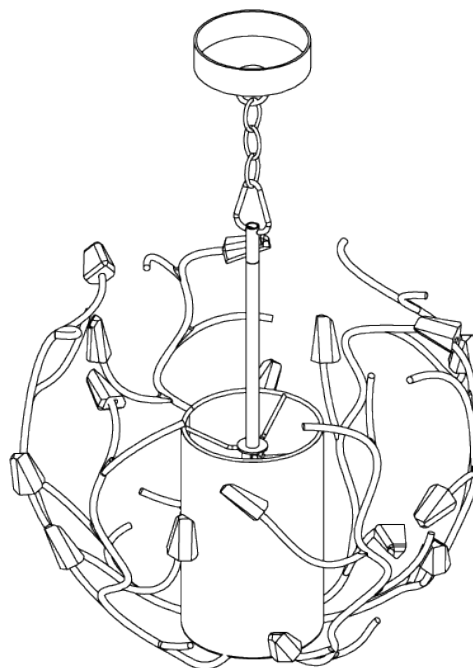

## Blossom Ceiling Light Small without Shade

Decayed Silver

**WIDTH**  
430mm | 17"

**CONSTRUCTED FROM**  
Forged steel with decorative finish  
and glass

**RECOMMENDED SHADE**  
5.5" Cylinder

**MINIMUM DROP**  
560mm | 22 1/4"

**WEIGHT**  
2.2 kg | 4.84 lbs

**MAX WATTAGE**  
40W

**MAXIMUM DROP**  
1535mm | 60 1/2"

**LAMP**  
1 x 450lm (5w) LED E14 Candle

**DROPS AVAILABLE**  
1535mm / Custom

**VOLTAGE**  
220-240V

**FLEX AND SWITCH**  
Nickel lampholder and Grey Silk flex

# Blossom Ceiling Light Small without Shade

MCL18S

WIDTH  
430mm | 17"

MINIMUM DROP  
560mm | 22 1/4"

MAXIMUM DROP  
1535mm | 60 1/2"

DROPS AVAILABLE  
1535mm / Custom

CEILING ROSE DETAIL

© Porta Romana 2022