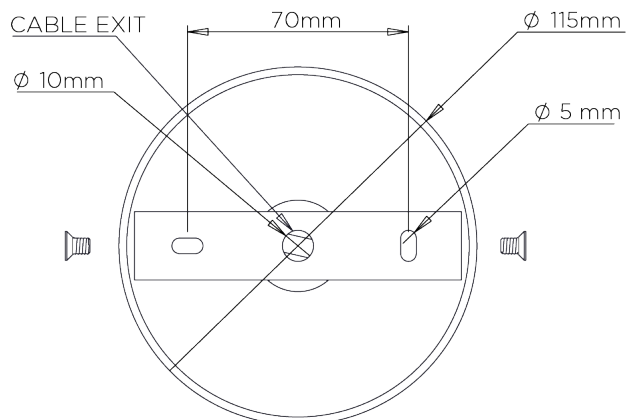

## Blossom Ceiling Light Small without Shade

Decayed Silver

**WIDTH**  
430mm | 17"

**CONSTRUCTED FROM**  
Forged steel with decorative finish  
and glass

**RECOMMENDED SHADE**  
5.5" Cylinder

**MINIMUM DROP**  
560mm | 22 1/4"

**WEIGHT**  
2.2 kg | 4.84 lbs

**MAX WATTAGE**  
40W

**MAXIMUM DROP**  
1535mm | 60 1/2"

**LAMP**  
1 x 450lm (5w) LED E14 Candle

**DROPS AVAILABLE**  
1535mm / Custom

**VOLTAGE**  
220-240V

**FLEX AND SWITCH**  
Nickel lampholder and Grey Silk flex

# Blossom Ceiling Light Small without Shade

MCL18S

WIDTH  
430mm | 17"

MINIMUM DROP  
560mm | 22 1/4"

MAXIMUM DROP  
1535mm | 60 1/2"

DROPS AVAILABLE  
1535mm / Custom

CEILING ROSE DETAIL

© Porta Romana 2022