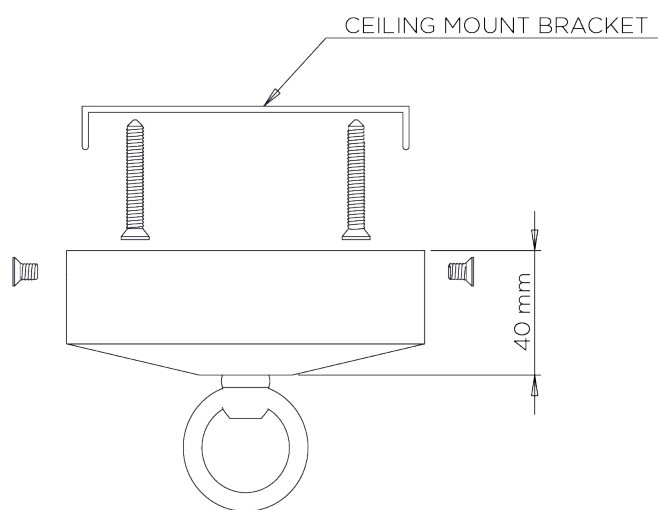

## Blossom Ceiling Light Small without Shade

Decayed Silver

**WIDTH**  
430mm | 17"

**CONSTRUCTED FROM**  
Forged steel with decorative finish  
and glass

**RECOMMENDED SHADE**  
5.5" Cylinder

**MINIMUM DROP**  
560mm | 22 1/4"

**WEIGHT**  
2.2 kg | 4.84 lbs

**MAX WATTAGE**  
40W

**MAXIMUM DROP**  
1535mm | 60 1/2"

**LAMP**  
1 x 450lm (5w) LED E14 Candle

**DROPS AVAILABLE**  
1535mm / Custom

**VOLTAGE**  
220-240V

**FLEX AND SWITCH**  
Nickel lampholder and Grey Silk flex

# Blossom Ceiling Light Small without Shade

MCL18S

WIDTH  
430mm | 17"

MINIMUM DROP  
560mm | 22 1/4"

MAXIMUM DROP  
1535mm | 60 1/2"

DROPS AVAILABLE  
1535mm / Custom

CEILING ROSE DETAIL

© Porta Romana 2022