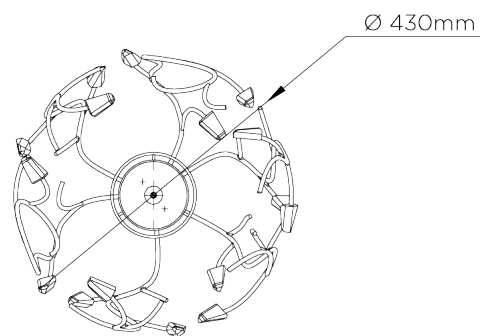

## Blossom Ceiling Light Small without Shade

Decayed Silver

**WIDTH**  
430mm | 17"

**CONSTRUCTED FROM**  
Forged steel with decorative finish  
and glass

**RECOMMENDED SHADE**  
5.5" Cylinder

**MINIMUM DROP**  
560mm | 22 1/4"

**WEIGHT**  
2.2 kg | 4.84 lbs

**MAX WATTAGE**  
40W

**MAXIMUM DROP**  
1535mm | 60 1/2"

**LAMP**  
1 x 450lm (5w) LED E14 Candle

**DROPS AVAILABLE**  
1535mm / Custom

**VOLTAGE**  
220-240V

**FLEX AND SWITCH**  
Nickel lampholder and Grey Silk flex

# Blossom Ceiling Light Small without Shade

MCL18S

WIDTH  
430mm | 17"

MINIMUM DROP  
560mm | 22 1/4"

MAXIMUM DROP  
1535mm | 60 1/2"

DROPS AVAILABLE  
1535mm / Custom

CEILING ROSE DETAIL

© Porta Romana 2022