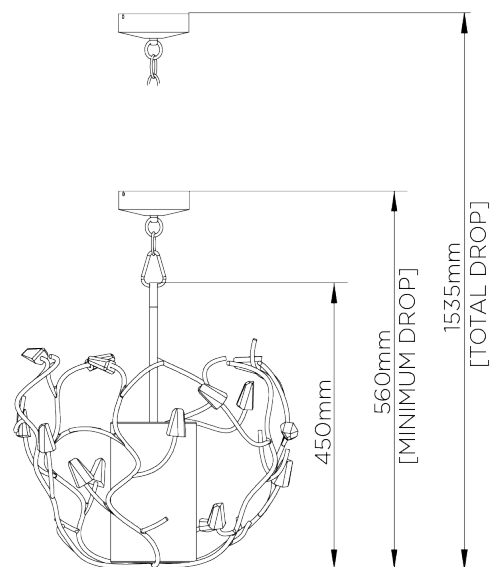

## Blossom Ceiling Light Small without Shade

Decayed Silver

**WIDTH**  
430mm | 17"

**CONSTRUCTED FROM**  
Forged steel with decorative finish  
and glass

**RECOMMENDED SHADE**  
5.5" Cylinder

**MINIMUM DROP**  
560mm | 22 1/4"

**WEIGHT**  
2.2 kg | 4.84 lbs

**MAX WATTAGE**  
40W

**MAXIMUM DROP**  
1535mm | 60 1/2"

**LAMP**  
1 x 450lm (5w) LED E14 Candle

**DROPS AVAILABLE**  
1535mm / Custom

**VOLTAGE**  
220-240V

**FLEX AND SWITCH**  
Nickel lampholder and Grey Silk flex

# Blossom Ceiling Light Small without Shade

MCL18S

WIDTH  
430mm | 17"

MINIMUM DROP  
560mm | 22 1/4"

MAXIMUM DROP  
1535mm | 60 1/2"

DROPS AVAILABLE  
1535mm / Custom

CEILING ROSE DETAIL

© Porta Romana 2022