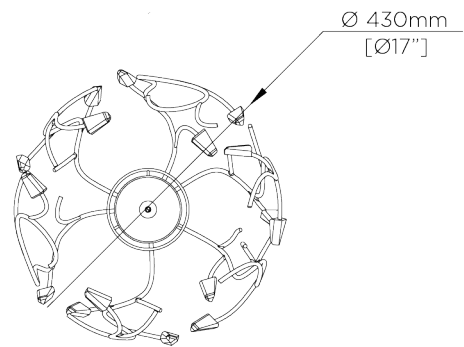

PORTA ROMANA

Blossom Ceiling Light Small Shade

MCL18SH | Decayed Silver

Decayed Silver

WIDTH
430mm | 17"

CONSTRUCTED FROM
Forged steel with decorative finish
and glass

RECOMMENDED SHADE
5.5" Cylinder

MINIMUM DROP
560mm | 22 1/4"

WEIGHT
2.2 kg | 4.84 lbs

MAX WATTAGE
40W

MAXIMUM DROP
1535mm | 60 1/2"

VOLTAGE
120V

DROPS AVAILABLE
1535mm / Custom

FINISHES
1 Decayed Silver
2 White Gold

Blossom Ceiling Light Small with Shade

MCL18SH

WIDTH
430mm | 17"

MINIMUM DROP
560mm | 22 1/4"

MAXIMUM DROP
1535mm | 60 1/2"

DROPS AVAILABLE
1535mm / Custom

CEILING ROSE DETAIL

© Porta Romana 2022

Dimensions and weights are provided as a guide. All Porta Romana Products are made by hand and variations can occur in some products. The products you are buying or marketing are exclusive designs belonging to Porta Romana. Please do not submit design sheets featuring our products to other manufacturing companies nor to other parties who might. Any manufacturer found to be reproducing Porta Romana products will be breaching copyright law and will be actively pursued