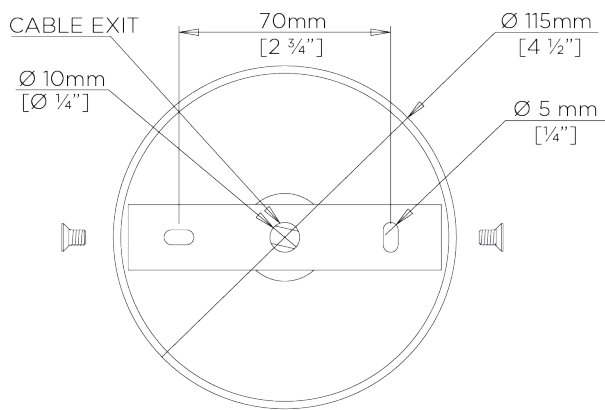

PORTA ROMANA

Blossom Ceiling Light Small Shade

MCL18SH | Decayed Silver

Decayed Silver

WIDTH
430mm | 17"

CONSTRUCTED FROM
Forged steel with decorative finish
and glass

RECOMMENDED SHADE
5.5" Cylinder

MINIMUM DROP
560mm | 22 1/4"

WEIGHT
2.2 kg | 4.84 lbs

MAX WATTAGE
40W

MAXIMUM DROP
1535mm | 60 1/2"

VOLTAGE
120V

DROPS AVAILABLE
1535mm / Custom

FINISHES
1 Decayed Silver
2 White Gold

Blossom Ceiling Light Small with Shade

MCL18SH

WIDTH
430mm | 17"

MINIMUM DROP
560mm | 22 1/4"

MAXIMUM DROP
1535mm | 60 1/2"

DROPS AVAILABLE
1535mm / Custom

CEILING ROSE DETAIL

© Porta Romana 2022

Dimensions and weights are provided as a guide. All Porta Romana Products are made by hand and variations can occur in some products. The products you are buying or marketing are exclusive designs belonging to Porta Romana. Please do not submit design sheets featuring our products to other manufacturing companies nor to other parties who might. Any manufacturer found to be reproducing Porta Romana products will be breaching copyright law and will be actively pursued