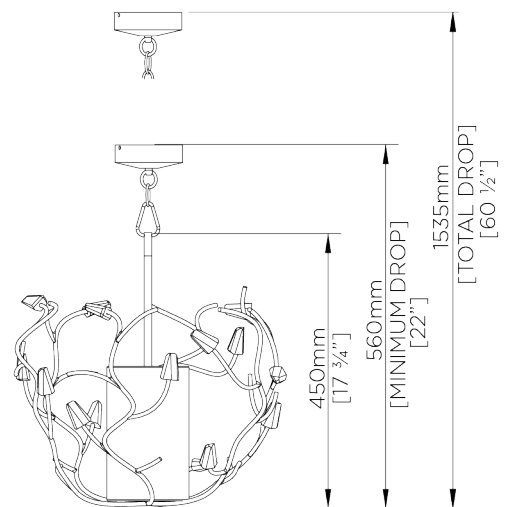

PORTA ROMANA

Blossom Ceiling Light Small Shade

MCL18SH | Decayed Silver

Decayed Silver

WIDTH
430mm | 17"

CONSTRUCTED FROM
Forged steel with decorative finish
and glass

RECOMMENDED SHADE
5.5" Cylinder

MINIMUM DROP
560mm | 22 1/4"

WEIGHT
2.2 kg | 4.84 lbs

MAX WATTAGE
40W

MAXIMUM DROP
1535mm | 60 1/2"

VOLTAGE
120V

DROPS AVAILABLE
1535mm / Custom

FINISHES
1 Decayed Silver
2 White Gold

Blossom Ceiling Light Small with Shade

MCL18SH

WIDTH
430mm | 17"

MINIMUM DROP
560mm | 22 1/4"

MAXIMUM DROP
1535mm | 60 1/2"

DROPS AVAILABLE
1535mm / Custom

CEILING ROSE DETAIL

© Porta Romana 2022

Dimensions and weights are provided as a guide. All Porta Romana Products are made by hand and variations can occur in some products. The products you are buying or marketing are exclusive designs belonging to Porta Romana. Please do not submit design sheets featuring our products to other manufacturing companies nor to other parties who might. Any manufacturer found to be reproducing Porta Romana products will be breaching copyright law and will be actively pursued