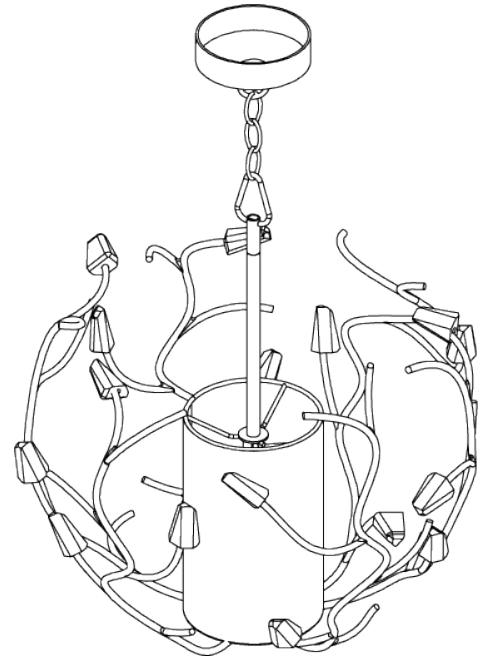

PORTA ROMANA

Blossom Ceiling Light Small Shade

MCL18SH | Decayed Silver

Decayed Silver

WIDTH
430mm | 17"

CONSTRUCTED FROM
Forged steel with decorative finish
and glass

RECOMMENDED SHADE
5.5" Cylinder

MINIMUM DROP
560mm | 22 1/4"

WEIGHT
2.2 kg | 4.84 lbs

MAX WATTAGE
40W

MAXIMUM DROP
1535mm | 60 1/2"

VOLTAGE
120V

DROPS AVAILABLE
1535mm / Custom

FINISHES
1 Decayed Silver
2 White Gold

Blossom Ceiling Light Small with Shade

MCL18SH

WIDTH
430mm | 17"

MINIMUM DROP
560mm | 22 1/4"

MAXIMUM DROP
1535mm | 60 1/2"

DROPS AVAILABLE
1535mm / Custom

CEILING ROSE DETAIL

© Porta Romana 2022

Dimensions and weights are provided as a guide. All Porta Romana Products are made by hand and variations can occur in some products. The products you are buying or marketing are exclusive designs belonging to Porta Romana. Please do not submit design sheets featuring our products to other manufacturing companies nor to other parties who might. Any manufacturer found to be reproducing Porta Romana products will be breaching copyright law and will be actively pursued