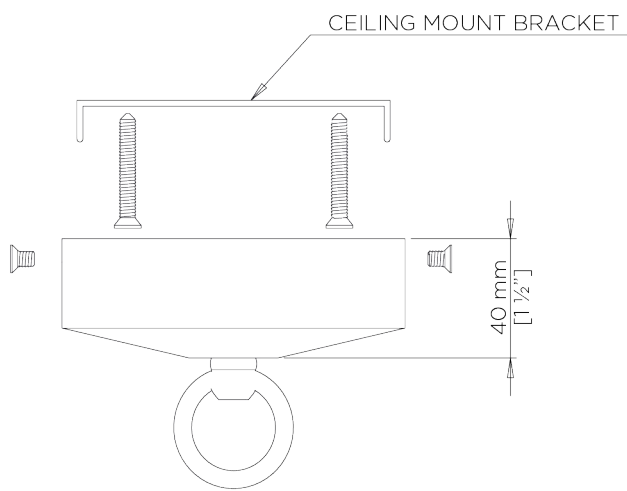

PORTA ROMANA

Blossom Ceiling Light Small Shade

MCL18SH | Decayed Silver

Decayed Silver

WIDTH
430mm | 17"

CONSTRUCTED FROM
Forged steel with decorative finish
and glass

RECOMMENDED SHADE
5.5" Cylinder

MINIMUM DROP
560mm | 22 1/4"

WEIGHT
2.2 kg | 4.84 lbs

MAX WATTAGE
40W

MAXIMUM DROP
1535mm | 60 1/2"

VOLTAGE
120V

DROPS AVAILABLE
1535mm / Custom

FINISHES
1 Decayed Silver
2 White Gold

Blossom Ceiling Light Small with Shade

MCL18SH

WIDTH
430mm | 17"

MINIMUM DROP
560mm | 22 1/4"

MAXIMUM DROP
1535mm | 60 1/2"

DROPS AVAILABLE
1535mm / Custom

CEILING ROSE DETAIL

© Porta Romana 2022

Dimensions and weights are provided as a guide. All Porta Romana Products are made by hand and variations can occur in some products. The products you are buying or marketing are exclusive designs belonging to Porta Romana. Please do not submit design sheets featuring our products to other manufacturing companies nor to other parties who might. Any manufacturer found to be reproducing Porta Romana products will be breaching copyright law and will be actively pursued