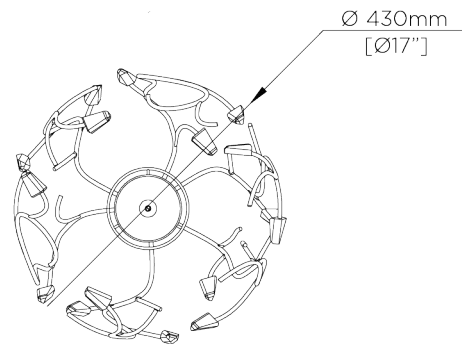

## Blossom Ceiling Light Small with Shade

MCL18SH | Decayed Silver

Decayed Silver

**WIDTH**  
430mm | 17"

**CONSTRUCTED FROM**  
Forged steel with decorative finish  
and glass

**RECOMMENDED SHADE**  
5.5" Cylinder

**MINIMUM DROP**  
560mm | 22 1/4"

**WEIGHT**  
2.2 kg | 4.84 lbs

**MAX WATTAGE**  
40W

**MAXIMUM DROP**  
1535mm | 60 1/2"

**VOLTAGE**  
120V

**DROPS AVAILABLE**  
1535mm / Custom

**FINISHES**  
1 Decayed Silver  
2 White Gold

# Blossom Ceiling Light Small with Shade

## MCL18S

**WIDTH**  
430mm | 17"

**MINIMUM DROP**  
560mm | 22 1/4"

**MAXIMUM DROP**  
1535mm | 60 1/2"

**DROPS AVAILABLE**  
1535mm / Custom

CEILING ROSE DETAIL

© Porta Romana 2022

Dimensions and weights are provided as a guide. All Porta Romana Products are made by hand and variations can occur in some products. The products you are buying or marketing are exclusive designs belonging to Porta Romana. Please do not submit design sheets featuring our products to other manufacturing companies nor to other parties who might. Any manufacturer found to be reproducing Porta Romana products will be breaching copyright law and will be actively pursued