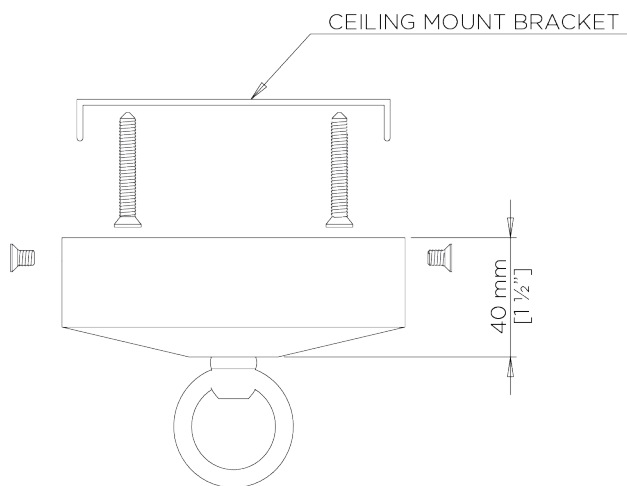

## Blossom Ceiling Light Small with Shade

MCL18SH | Decayed Silver

Decayed Silver

**WIDTH**  
430mm | 17"

**CONSTRUCTED FROM**  
Forged steel with decorative finish  
and glass

**RECOMMENDED SHADE**  
5.5" Cylinder

**MINIMUM DROP**  
560mm | 22 1/4"

**WEIGHT**  
2.2 kg | 4.84 lbs

**MAX WATTAGE**  
40W

**MAXIMUM DROP**  
1535mm | 60 1/2"

**VOLTAGE**  
120V

**DROPS AVAILABLE**  
1535mm / Custom

**FINISHES**  
1 Decayed Silver  
2 White Gold

# Blossom Ceiling Light Small with Shade

## MCL18S

**WIDTH**  
430mm | 17"

**MINIMUM DROP**  
560mm | 22 1/4"

**MAXIMUM DROP**  
1535mm | 60 1/2"

**DROPS AVAILABLE**  
1535mm / Custom

CEILING ROSE DETAIL

© Porta Romana 2022

Dimensions and weights are provided as a guide. All Porta Romana Products are made by hand and variations can occur in some products. The products you are buying or marketing are exclusive designs belonging to Porta Romana. Please do not submit design sheets featuring our products to other manufacturing companies nor to other parties who might. Any manufacturer found to be reproducing Porta Romana products will be breaching copyright law and will be actively pursued