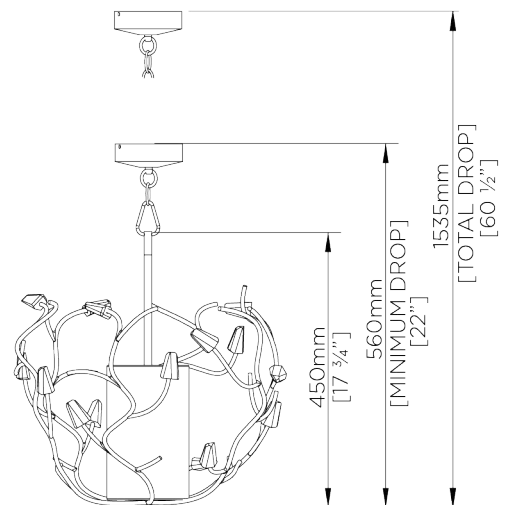

## Blossom Ceiling Light Small with Shade

MCL18SH | Decayed Silver

Decayed Silver

**WIDTH**  
430mm | 17"

**CONSTRUCTED FROM**  
Forged steel with decorative finish  
and glass

**RECOMMENDED SHADE**  
5.5" Cylinder

**MINIMUM DROP**  
560mm | 22 1/4"

**WEIGHT**  
2.2 kg | 4.84 lbs

**MAX WATTAGE**  
40W

**MAXIMUM DROP**  
1535mm | 60 1/2"

**VOLTAGE**  
120V

**DROPS AVAILABLE**  
1535mm / Custom

**FINISHES**  
1 Decayed Silver  
2 White Gold

# Blossom Ceiling Light Small with Shade

## MCL18S

**WIDTH**  
430mm | 17"

**MINIMUM DROP**  
560mm | 22 1/4"

**MAXIMUM DROP**  
1535mm | 60 1/2"

**DROPS AVAILABLE**  
1535mm / Custom

CEILING ROSE DETAIL

© Porta Romana 2022

Dimensions and weights are provided as a guide. All Porta Romana Products are made by hand and variations can occur in some products. The products you are buying or marketing are exclusive designs belonging to Porta Romana. Please do not submit design sheets featuring our products to other manufacturing companies nor to other parties who might. Any manufacturer found to be reproducing Porta Romana products will be breaching copyright law and will be actively pursued