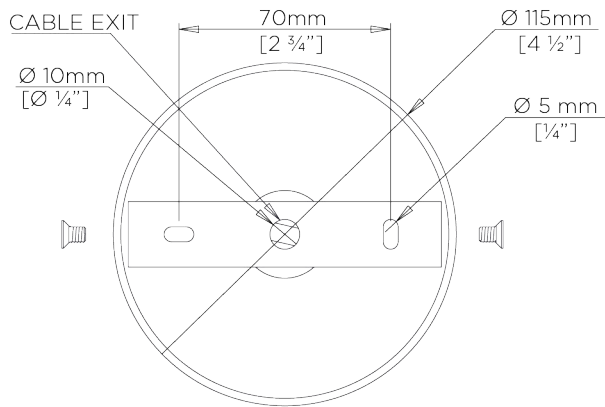

## Blossom Ceiling Light Small with Shade

MCL18SH | Decayed Silver

Decayed Silver

**WIDTH**  
430mm | 17"

**CONSTRUCTED FROM**  
Forged steel with decorative finish  
and glass

**RECOMMENDED SHADE**  
5.5" Cylinder

**MINIMUM DROP**  
560mm | 22 1/4"

**WEIGHT**  
2.2 kg | 4.84 lbs

**MAX WATTAGE**  
40W

**MAXIMUM DROP**  
1535mm | 60 1/2"

**VOLTAGE**  
120V

**DROPS AVAILABLE**  
1535mm / Custom

**FINISHES**  
1 Decayed Silver  
2 White Gold

## MCL18S

**WIDTH**  
430mm | 17"

**MINIMUM DROP**  
560mm | 22 1/4"

**MAXIMUM DROP**  
1535mm | 60 1/2"

**DROPS AVAILABLE**  
1535mm / Custom

CEILING ROSE DETAIL

© Porta Romana 2022

Dimensions and weights are provided as a guide. All Porta Romana Products are made by hand and variations can occur in some products. The products you are buying or marketing are exclusive designs belonging to Porta Romana. Please do not submit design sheets featuring our products to other manufacturing companies nor to other parties who might. Any manufacturer found to be reproducing Porta Romana products will be breaching copyright law and will be actively pursued