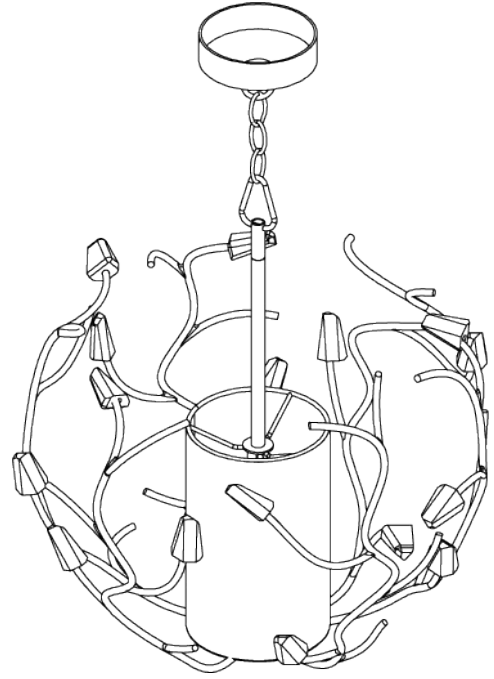

## Blossom Ceiling Light Small with Shade

MCL18SH | Decayed Silver

Decayed Silver

**WIDTH**  
430mm | 17"

**CONSTRUCTED FROM**  
Forged steel with decorative finish  
and glass

**RECOMMENDED SHADE**  
5.5" Cylinder

**MINIMUM DROP**  
560mm | 22 1/4"

**WEIGHT**  
2.2 kg | 4.84 lbs

**MAX WATTAGE**  
40W

**MAXIMUM DROP**  
1535mm | 60 1/2"

**VOLTAGE**  
120V

**DROPS AVAILABLE**  
1535mm / Custom

**FINISHES**  
1 Decayed Silver  
2 White Gold

# Blossom Ceiling Light Small with Shade

## MCL18S

**WIDTH**  
430mm | 17"

**MINIMUM DROP**  
560mm | 22 1/4"

**MAXIMUM DROP**  
1535mm | 60 1/2"

**DROPS AVAILABLE**  
1535mm / Custom

CEILING ROSE DETAIL

© Porta Romana 2022

Dimensions and weights are provided as a guide. All Porta Romana Products are made by hand and variations can occur in some products. The products you are buying or marketing are exclusive designs belonging to Porta Romana. Please do not submit design sheets featuring our products to other manufacturing companies nor to other parties who might. Any manufacturer found to be reproducing Porta Romana products will be breaching copyright law and will be actively pursued