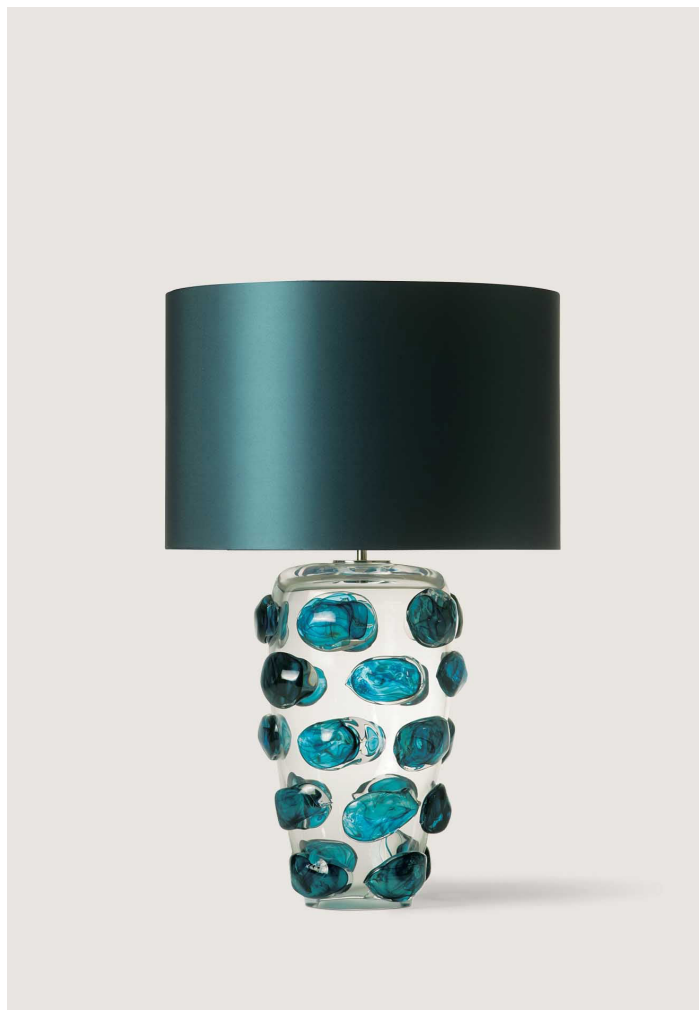

# PORTA ROMANA

## Blob Lamp

GLB31 | Turquoise

Turquoise shown with 18" Cylinder in Turquoise Satin

HEIGHT  
510mm | 20 1/4"

HEIGHT WITH SHADE  
805mm | 31 3/4"

WIDTH  
245mm | 9 3/4"

WIDTH WITH SHADE  
457mm | 18"

CONSTRUCTED FROM  
Blown and moulded glass with nickel plated brass

WEIGHT  
8.6 kg | 18.92 lbs

RECOMMENDED SHADE  
18" Cylinder

MAX WATTAGE  
100W

LAMP  
1 x 700lm (8w) LED E27 GLS

VOLTAGE  
220-240V

FLEX AND SWITCH  
Nickel lampholder and Silver flex, with White inline switch