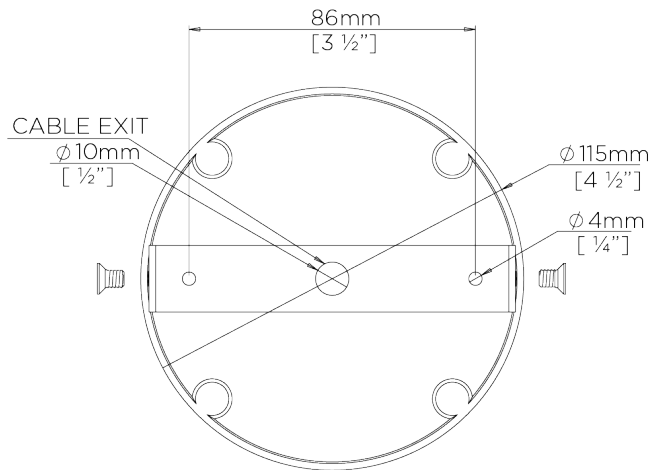

PORTA ROMANA

Beckett Ceiling Light

MCL74 | Bamboo

Bamboo with Natural Linen Diffuser

WIDTH
665mm | 26 1/4"

CONSTRUCTED FROM
Bamboo with patinated brass

MAX WATTAGE
25W

MINIMUM DROP
400mm | 15 3/4"

WEIGHT
2.6 kg | 5.72 lbs

LAMP
2 x Torpedo Type B10 Candelabra
Base

STANDARD DROP
615mm | 24 1/4"

VOLTAGE
120V

DROPS AVAILABLE
615mm / 805mm / 985mm /
Custom: Max 1525mm or
60"

FINISHES
1 Bamboo

Beckett Ceiling Light

MCL74

WIDTH
665mm | 26 1/4"

MINIMUM DROP
400mm | 15 3/4"

STANDARD DROP
615mm | 24 1/4"

DROPS AVAILABLE
615mm / 805mm / 985mm /
Custom: Max 1525mm or 60"

CEILING ROSE DETAIL

© Porta Romana 2022

Dimensions and weights are provided as a guide. All Porta Romana Products are made by hand and variations can occur in some products. The products you are buying or marketing are exclusive designs belonging to Porta Romana. Please do not submit design sheets featuring our products to other manufacturing companies nor to other parties who might. Any manufacturer found to be reproducing Porta Romana products will be breaching copyright law and will be actively pursued