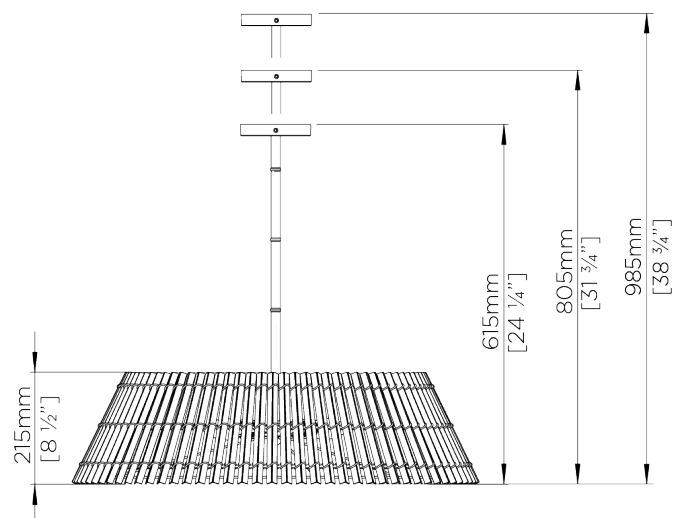

PORTA ROMANA

Beckett Ceiling Light

MCL74 | Bamboo

Bamboo with Natural Linen Diffuser

WIDTH
665mm | 26 1/4"

CONSTRUCTED FROM
Bamboo with patinated brass

MAX WATTAGE
25W

MINIMUM DROP
400mm | 15 3/4"

WEIGHT
2.6 kg | 5.72 lbs

LAMP
2 x Torpedo Type B10 Candelabra
Base

STANDARD DROP
615mm | 24 1/4"

VOLTAGE
120V

DROPS AVAILABLE
615mm / 805mm / 985mm /
Custom: Max 1525mm or
60"

FINISHES
1 Bamboo

Beckett Ceiling Light

MCL74

WIDTH
665mm | 26 1/4"

MINIMUM DROP
400mm | 15 3/4"

STANDARD DROP
615mm | 24 1/4"

DROPS AVAILABLE
615mm / 805mm / 985mm /
Custom: Max 1525mm or 60"

CEILING ROSE DETAIL

© Porta Romana 2022

Dimensions and weights are provided as a guide. All Porta Romana Products are made by hand and variations can occur in some products. The products you are buying or marketing are exclusive designs belonging to Porta Romana. Please do not submit design sheets featuring our products to other manufacturing companies nor to other parties who might. Any manufacturer found to be reproducing Porta Romana products will be breaching copyright law and will be actively pursued