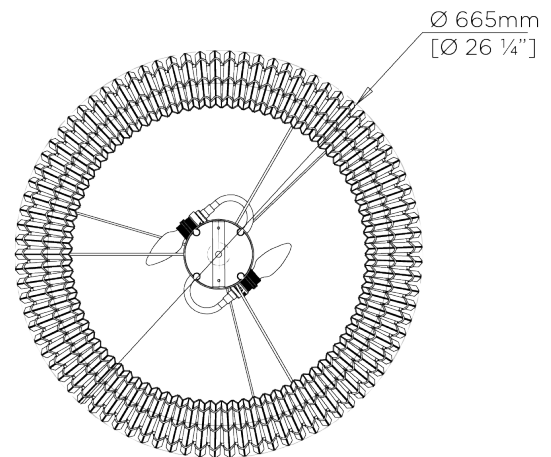

PORTA ROMANA

Beckett Ceiling Light

MCL74 | Bamboo

Bamboo with Natural Linen Diffuser

WIDTH
665mm | 26 1/4"

CONSTRUCTED FROM
Bamboo with patinated brass

MAX WATTAGE
25W

MINIMUM DROP
400mm | 15 3/4"

WEIGHT
2.6 kg | 5.72 lbs

LAMP
2 x Torpedo Type B10 Candelabra
Base

STANDARD DROP
615mm | 24 1/4"

VOLTAGE
120V

DROPS AVAILABLE
615mm / 805mm / 985mm /
Custom: Max 1525mm or
60"

FINISHES
1 Bamboo

Beckett Ceiling Light

MCL74

WIDTH
665mm | 26 1/4"

MINIMUM DROP
400mm | 15 3/4"

STANDARD DROP
615mm | 24 1/4"

DROPS AVAILABLE
615mm / 805mm / 985mm /
Custom: Max 1525mm or 60"

CEILING ROSE DETAIL

© Porta Romana 2022

Dimensions and weights are provided as a guide. All Porta Romana Products are made by hand and variations can occur in some products. The products you are buying or marketing are exclusive designs belonging to Porta Romana. Please do not submit design sheets featuring our products to other manufacturing companies nor to other parties who might. Any manufacturer found to be reproducing Porta Romana products will be breaching copyright law and will be actively pursued