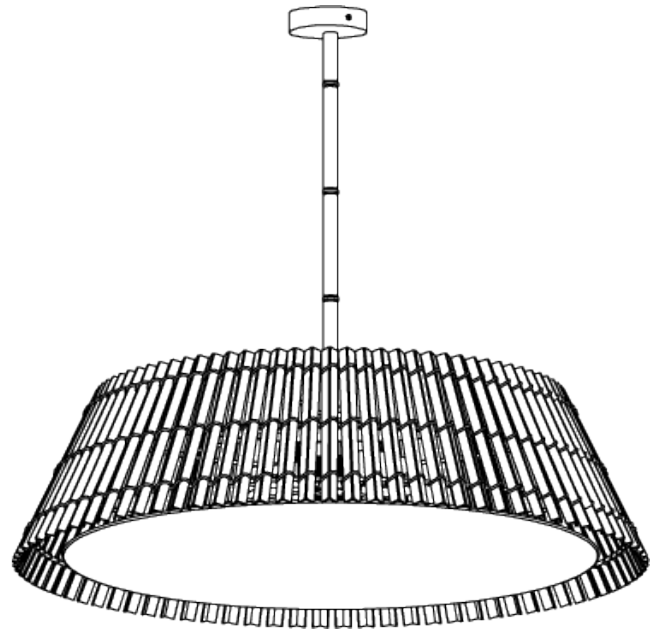

PORTA ROMANA

Beckett Ceiling Light

MCL74 | Bamboo

Bamboo with Natural Linen Diffuser

WIDTH
665mm | 26 1/4"

CONSTRUCTED FROM
Bamboo with patinated brass

MAX WATTAGE
25W

MINIMUM DROP
400mm | 15 3/4"

WEIGHT
2.6 kg | 5.72 lbs

LAMP
2 x Torpedo Type B10 Candelabra
Base

STANDARD DROP
615mm | 24 1/4"

VOLTAGE
120V

DROPS AVAILABLE
615mm / 805mm / 985mm /
Custom: Max 1525mm or
60"

FINISHES
1 Bamboo

Beckett Ceiling Light

MCL74

WIDTH
665mm | 26 1/4"

MINIMUM DROP
400mm | 15 3/4"

STANDARD DROP
615mm | 24 1/4"

DROPS AVAILABLE
615mm / 805mm / 985mm /
Custom: Max 1525mm or 60"

CEILING ROSE DETAIL

© Porta Romana 2022

Dimensions and weights are provided as a guide. All Porta Romana Products are made by hand and variations can occur in some products. The products you are buying or marketing are exclusive designs belonging to Porta Romana. Please do not submit design sheets featuring our products to other manufacturing companies nor to other parties who might. Any manufacturer found to be reproducing Porta Romana products will be breaching copyright law and will be actively pursued