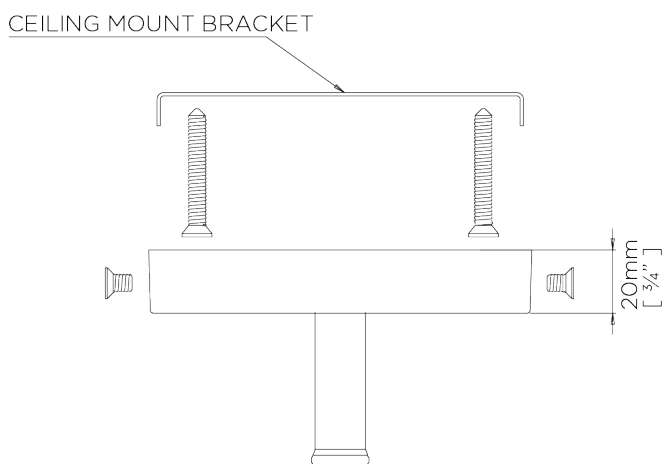

PORTA ROMANA

Beckett Ceiling Light

MCL74 | Bamboo

Bamboo with Natural Linen Diffuser

WIDTH
665mm | 26 1/4"

CONSTRUCTED FROM
Bamboo with patinated brass

MAX WATTAGE
25W

MINIMUM DROP
400mm | 15 3/4"

WEIGHT
2.6 kg | 5.72 lbs

LAMP
2 x Torpedo Type B10 Candelabra
Base

STANDARD DROP
615mm | 24 1/4"

VOLTAGE
120V

DROPS AVAILABLE
615mm / 805mm / 985mm /
Custom: Max 1525mm or
60"

FINISHES
1 Bamboo

Beckett Ceiling Light

MCL74

WIDTH
665mm | 26 1/4"

MINIMUM DROP
400mm | 15 3/4"

STANDARD DROP
615mm | 24 1/4"

DROPS AVAILABLE
615mm / 805mm / 985mm /
Custom: Max 1525mm or 60"

CEILING ROSE DETAIL

© Porta Romana 2022

Dimensions and weights are provided as a guide. All Porta Romana Products are made by hand and variations can occur in some products. The products you are buying or marketing are exclusive designs belonging to Porta Romana. Please do not submit design sheets featuring our products to other manufacturing companies nor to other parties who might. Any manufacturer found to be reproducing Porta Romana products will be breaching copyright law and will be actively pursued