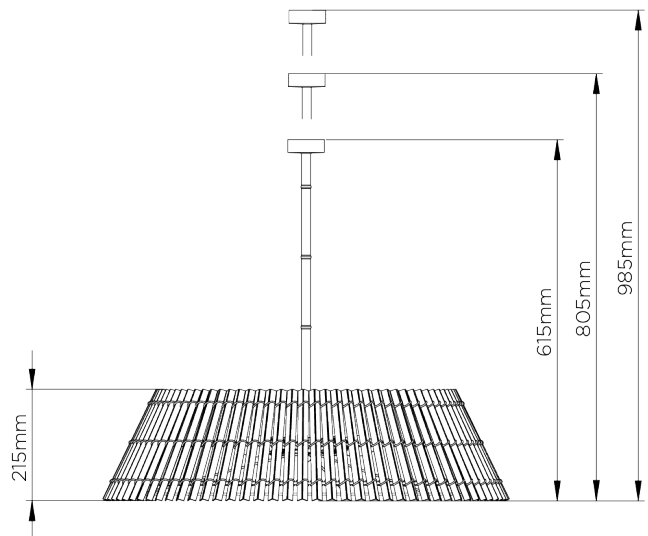

PORTA ROMANA

Beckett Ceiling Light

MCL74 | Bamboo

Bamboo with Natural Linen Diffuser

WIDTH
665mm | 26 1/4"

CONSTRUCTED FROM
Bamboo with patinated brass

MAX WATTAGE
25W

MINIMUM DROP
400mm | 15 3/4"

WEIGHT
2.6 kg | 5.72 lbs

LAMP
2 x 450lm (5w) LED E14 Candle

STANDARD DROP
615mm | 24 1/4"

VOLTAGE
220-240V

DROPS AVAILABLE
615mm / 805mm / 985mm

FLEX AND SWITCH
Brass lampholder

FINISHES
1 Bamboo

Beckett Ceiling Light

MCL74

WIDTH
665mm | 26 1/4"

MINIMUM DROP
400mm | 15 3/4"

STANDARD DROP
615mm | 24 1/4"

DROPS AVAILABLE
615mm / 805mm / 985mm

CEILING MOUNT BRACKET

CEILING ROSE DETAIL

© Porta Romana 2022