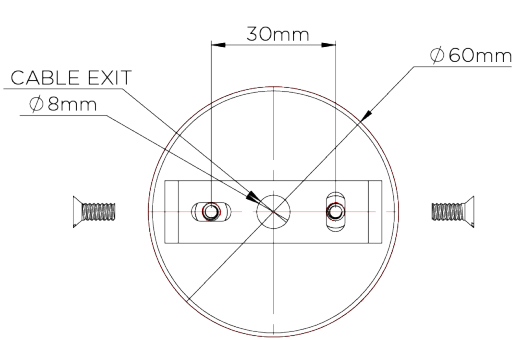

PORTA ROMANA

Beckett Ceiling Light

MCL74 | Bamboo

Bamboo with Natural Linen Diffuser

WIDTH
665mm | 26 1/4"

CONSTRUCTED FROM
Bamboo with patinated brass

MAX WATTAGE
25W

MINIMUM DROP
400mm | 15 3/4"

WEIGHT
2.6 kg | 5.72 lbs

LAMP
2 x 450lm (5w) LED E14 Candle

STANDARD DROP
615mm | 24 1/4"

VOLTAGE
220-240V

DROPS AVAILABLE
615mm / 805mm / 985mm

FLEX AND SWITCH
Brass lampholder

FINISHES
1 Bamboo

Beckett Ceiling Light

MCL74

WIDTH
665mm | 26 1/4"

MINIMUM DROP
400mm | 15 3/4"

STANDARD DROP
615mm | 24 1/4"

DROPS AVAILABLE
615mm / 805mm / 985mm

CEILING MOUNT BRACKET

CEILING ROSE DETAIL

© Porta Romana 2022