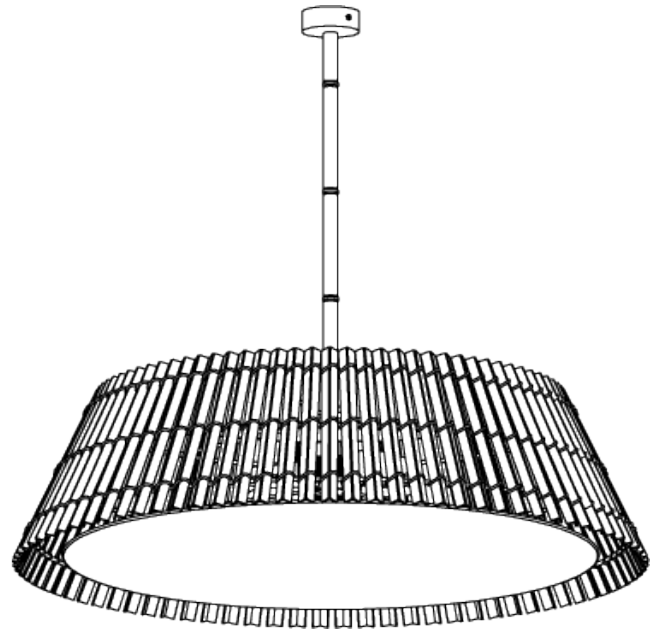

PORTA ROMANA

Beckett Ceiling Light

MCL74 | Bamboo

Bamboo with Natural Linen Diffuser

WIDTH
665mm | 26 1/4"

CONSTRUCTED FROM
Bamboo with patinated brass

MAX WATTAGE
25W

MINIMUM DROP
400mm | 15 3/4"

WEIGHT
2.6 kg | 5.72 lbs

LAMP
2 x 450lm (5w) LED E14 Candle

STANDARD DROP
615mm | 24 1/4"

VOLTAGE
220-240V

DROPS AVAILABLE
615mm / 805mm / 985mm

FLEX AND SWITCH
Brass lampholder

FINISHES
1 Bamboo

Beckett Ceiling Light

MCL74

WIDTH
665mm | 26 1/4"

MINIMUM DROP
400mm | 15 3/4"

STANDARD DROP
615mm | 24 1/4"

DROPS AVAILABLE
615mm / 805mm / 985mm

CEILING MOUNT BRACKET

CEILING ROSE DETAIL

© Porta Romana 2022