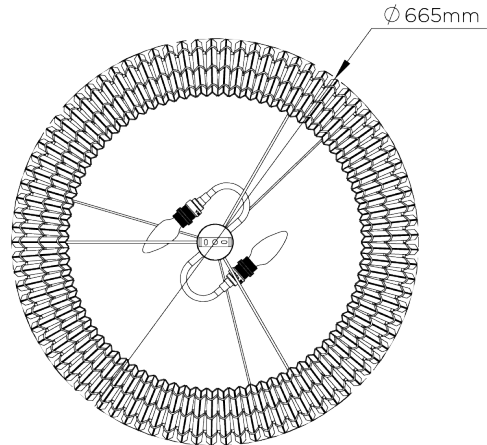

PORTA ROMANA

Beckett Ceiling Light

MCL74 | Bamboo

Bamboo with Natural Linen Diffuser

WIDTH
665mm | 26 1/4"

CONSTRUCTED FROM
Bamboo with patinated brass

MAX WATTAGE
25W

MINIMUM DROP
400mm | 15 3/4"

WEIGHT
2.6 kg | 5.72 lbs

LAMP
2 x 450lm (5w) LED E14 Candle

STANDARD DROP
615mm | 24 1/4"

VOLTAGE
220-240V

DROPS AVAILABLE
615mm / 805mm / 985mm

FLEX AND SWITCH
Brass lampholder

FINISHES
1 Bamboo

Beckett Ceiling Light

MCL74

WIDTH
665mm | 26 1/4"

MINIMUM DROP
400mm | 15 3/4"

STANDARD DROP
615mm | 24 1/4"

DROPS AVAILABLE
615mm / 805mm / 985mm

CEILING MOUNT BRACKET

CEILING ROSE DETAIL

© Porta Romana 2022